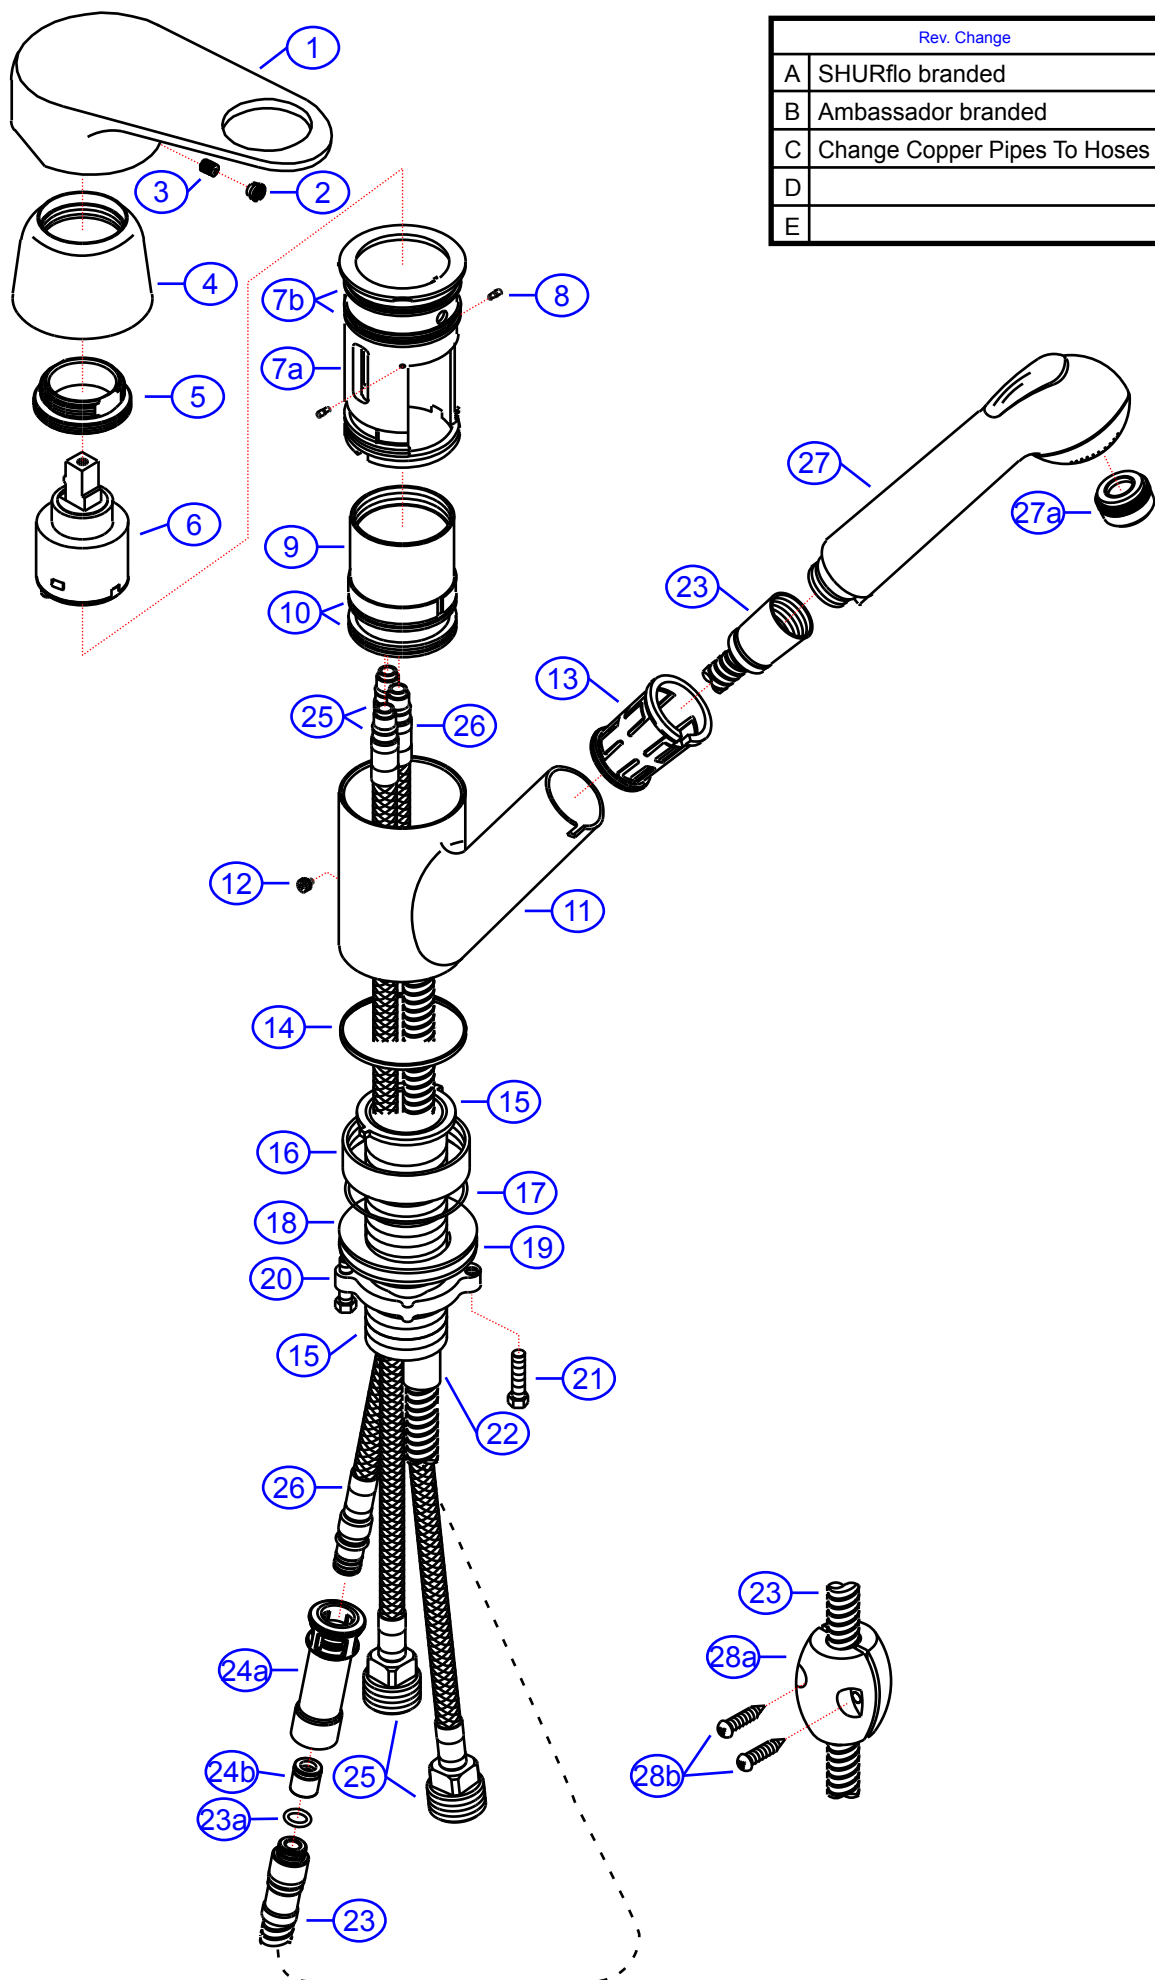

Rev. Change

A	SHURflo branded
B	Ambassador branded
C	Change Copper Pipes To Hoses
D	
E	

132-1003-xx

by Associated Marketing Concepts
www.ambassadormarine.com
(800) 270-4262

Rev #	C	Model #	132-1003-xx	Series	Nautilus
Package Style	OEM	Vendor #	N/A	Type	Pull-Out Galley Faucet
Approved/Modified		Drawn By	SS		
					11/20/15

NOT DRAWN TO SCALE