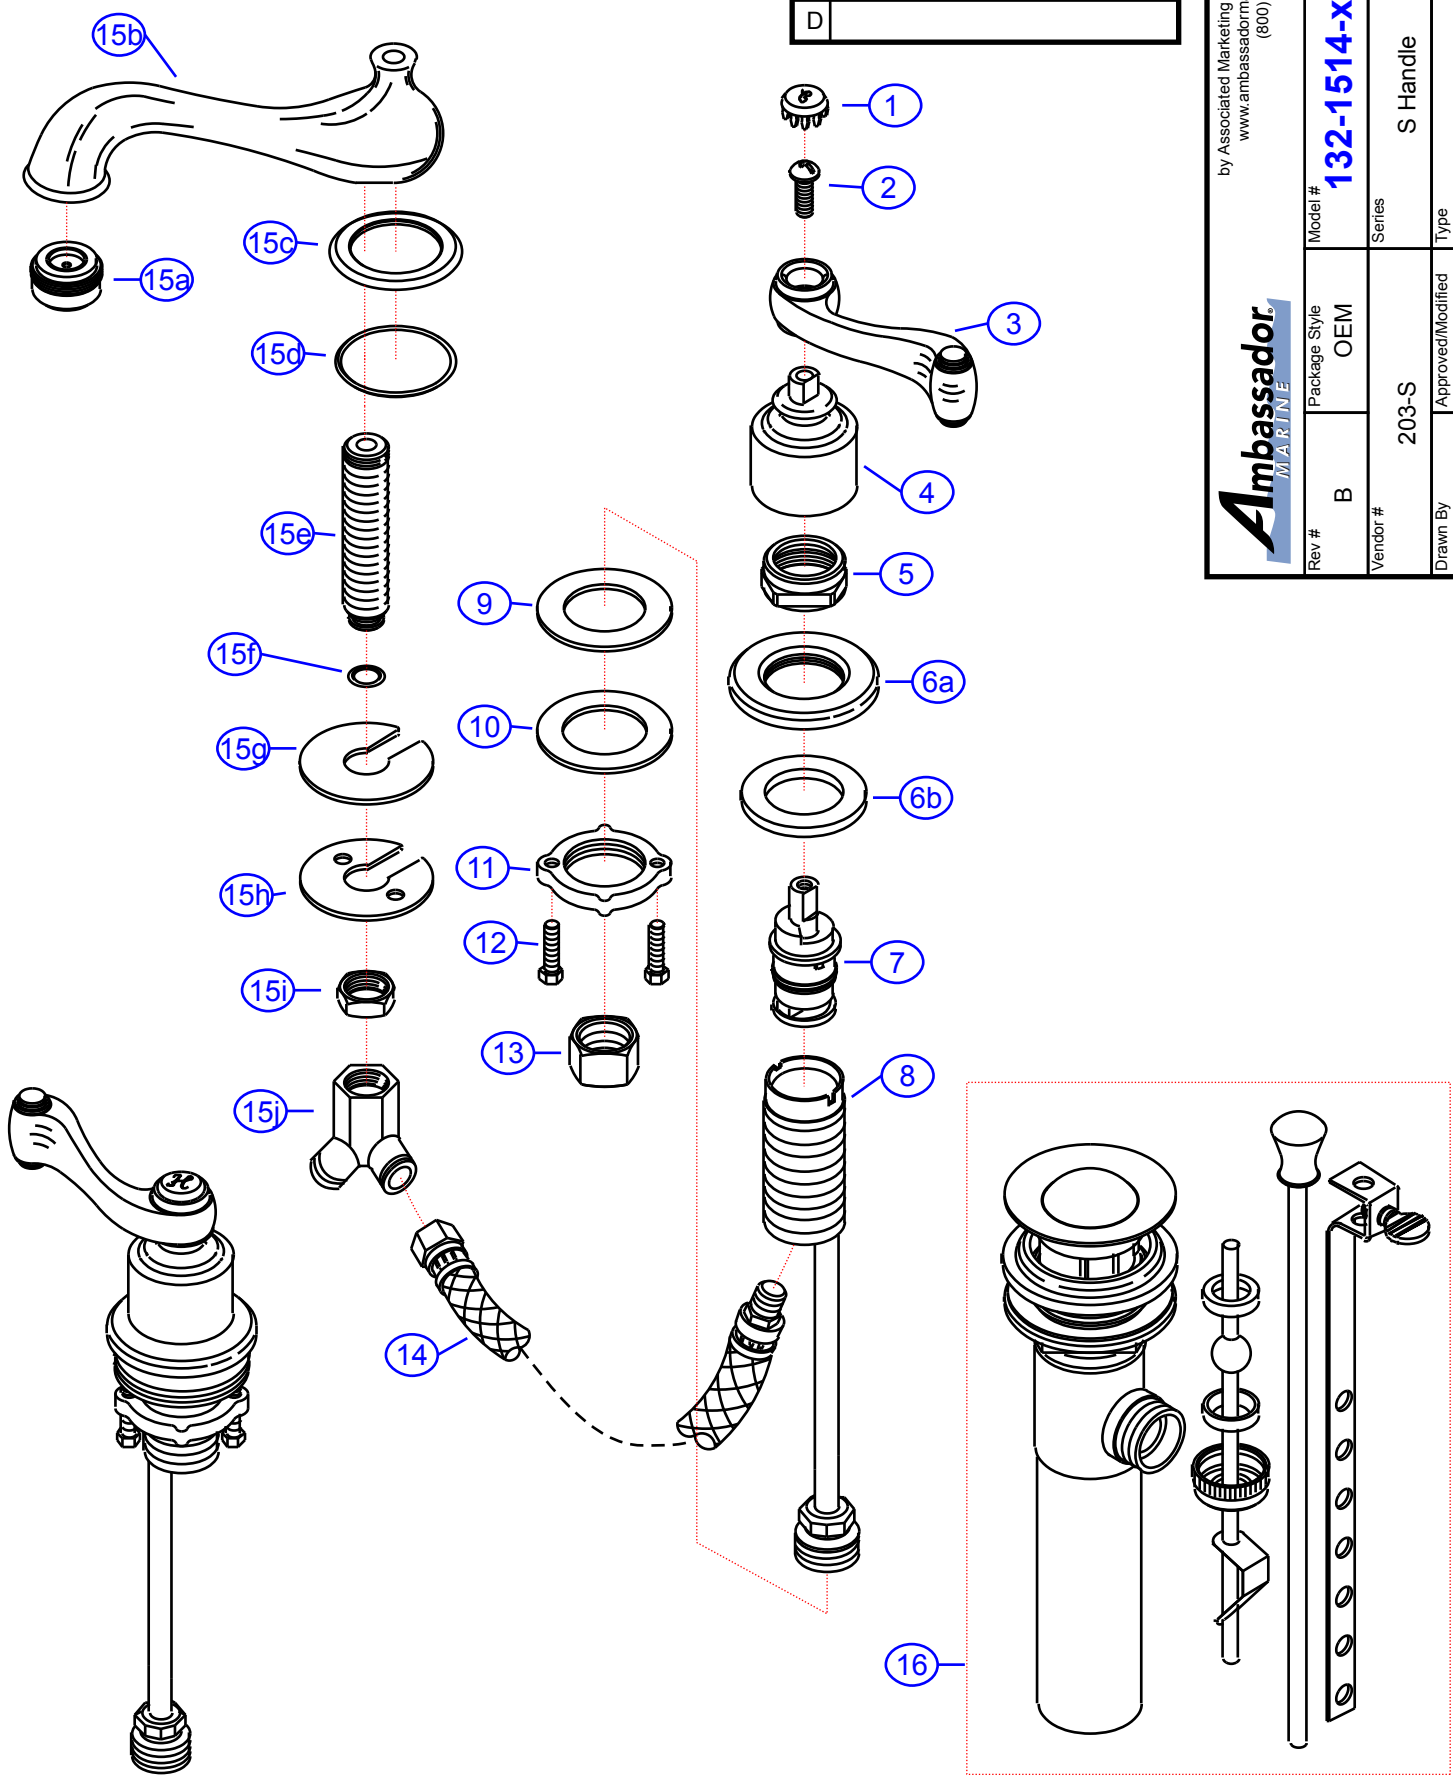

Rev. Change

A	SHURflo branded
B	Ambassador branded
C	
D	

132-1514-xx

by Associated Marketing Concepts
www.ambassadormarine.com
(800) 270-4262

Rev #	B	Package Style	OEM
Vendor #	203-S	Series	S Handle
Drawn By	SS	Approved/Modified	01/27/12
Model #	132-1514-xx		
Type	4" Mini-Spread Faucet		

NOT DRAWN TO SCALE

132-1514-xx

S Handle
4" Mini-Spread Faucet
Rev. B

#	Description	Part #	Finish Code Suffix (i.e. EA-123456CP)					Qty
			CP					
1	Cap "H"	E-206041H	CP					1
	Cap "C"	E-206041C	CP					1
2	Screw	E-008044	CP					2
3	"S" Handle (Hot)	E-108036H	CP					1
	"S" Handle (Cold)	E-108036C	CP					1
4	Canopy (Hot)	E-018154H	CP					1
	Canopy (Cold)	E-018154C	CP					1
5	Retainer Nut	E-016002	CP					2
6	Escutcheon Assembly	EA-663201	CP					2
6a	Escutcheon	E-204000*	CP					2
6b	Escutcheon Washer	E-010020						2
7	Cartridge (Hot)	E-507003NH						1
	Cartridge (Cold)	E-507003NC						1
8	Valve Body	E-002027N						2
9	Rubber Washer	E-010017						2
10	Metal Washer	E-013018NI						2
11	Lock Nut	E-009012						2
12	Screws	E-008045						4
13	Connector Nuts	E-009016						2
14	Hose	E-105007N						2
15	Spout Assembly	EA-666608	CP					1
15a	Aerator	E-500013N	CP					1
15b	Spout	E-100016N*	CP					1
15c	Spout Base	E-303001	CP					1
15d	O-Ring	E-048036						1
15e	Shank	E-014011N*						1
15f	O-Ring	E-004026						1
15g	Rubber Spout Washer	E-058094						1
15h	Metal Spout Washer	E-013006NI						1
15i	Spout Nut	E-009015						1
15j	"Y" Connector	E-015004N						1
16	Drain Assembly	EA-505039L	CP					1

* - Part is not available individually. "Assembled" item is required.