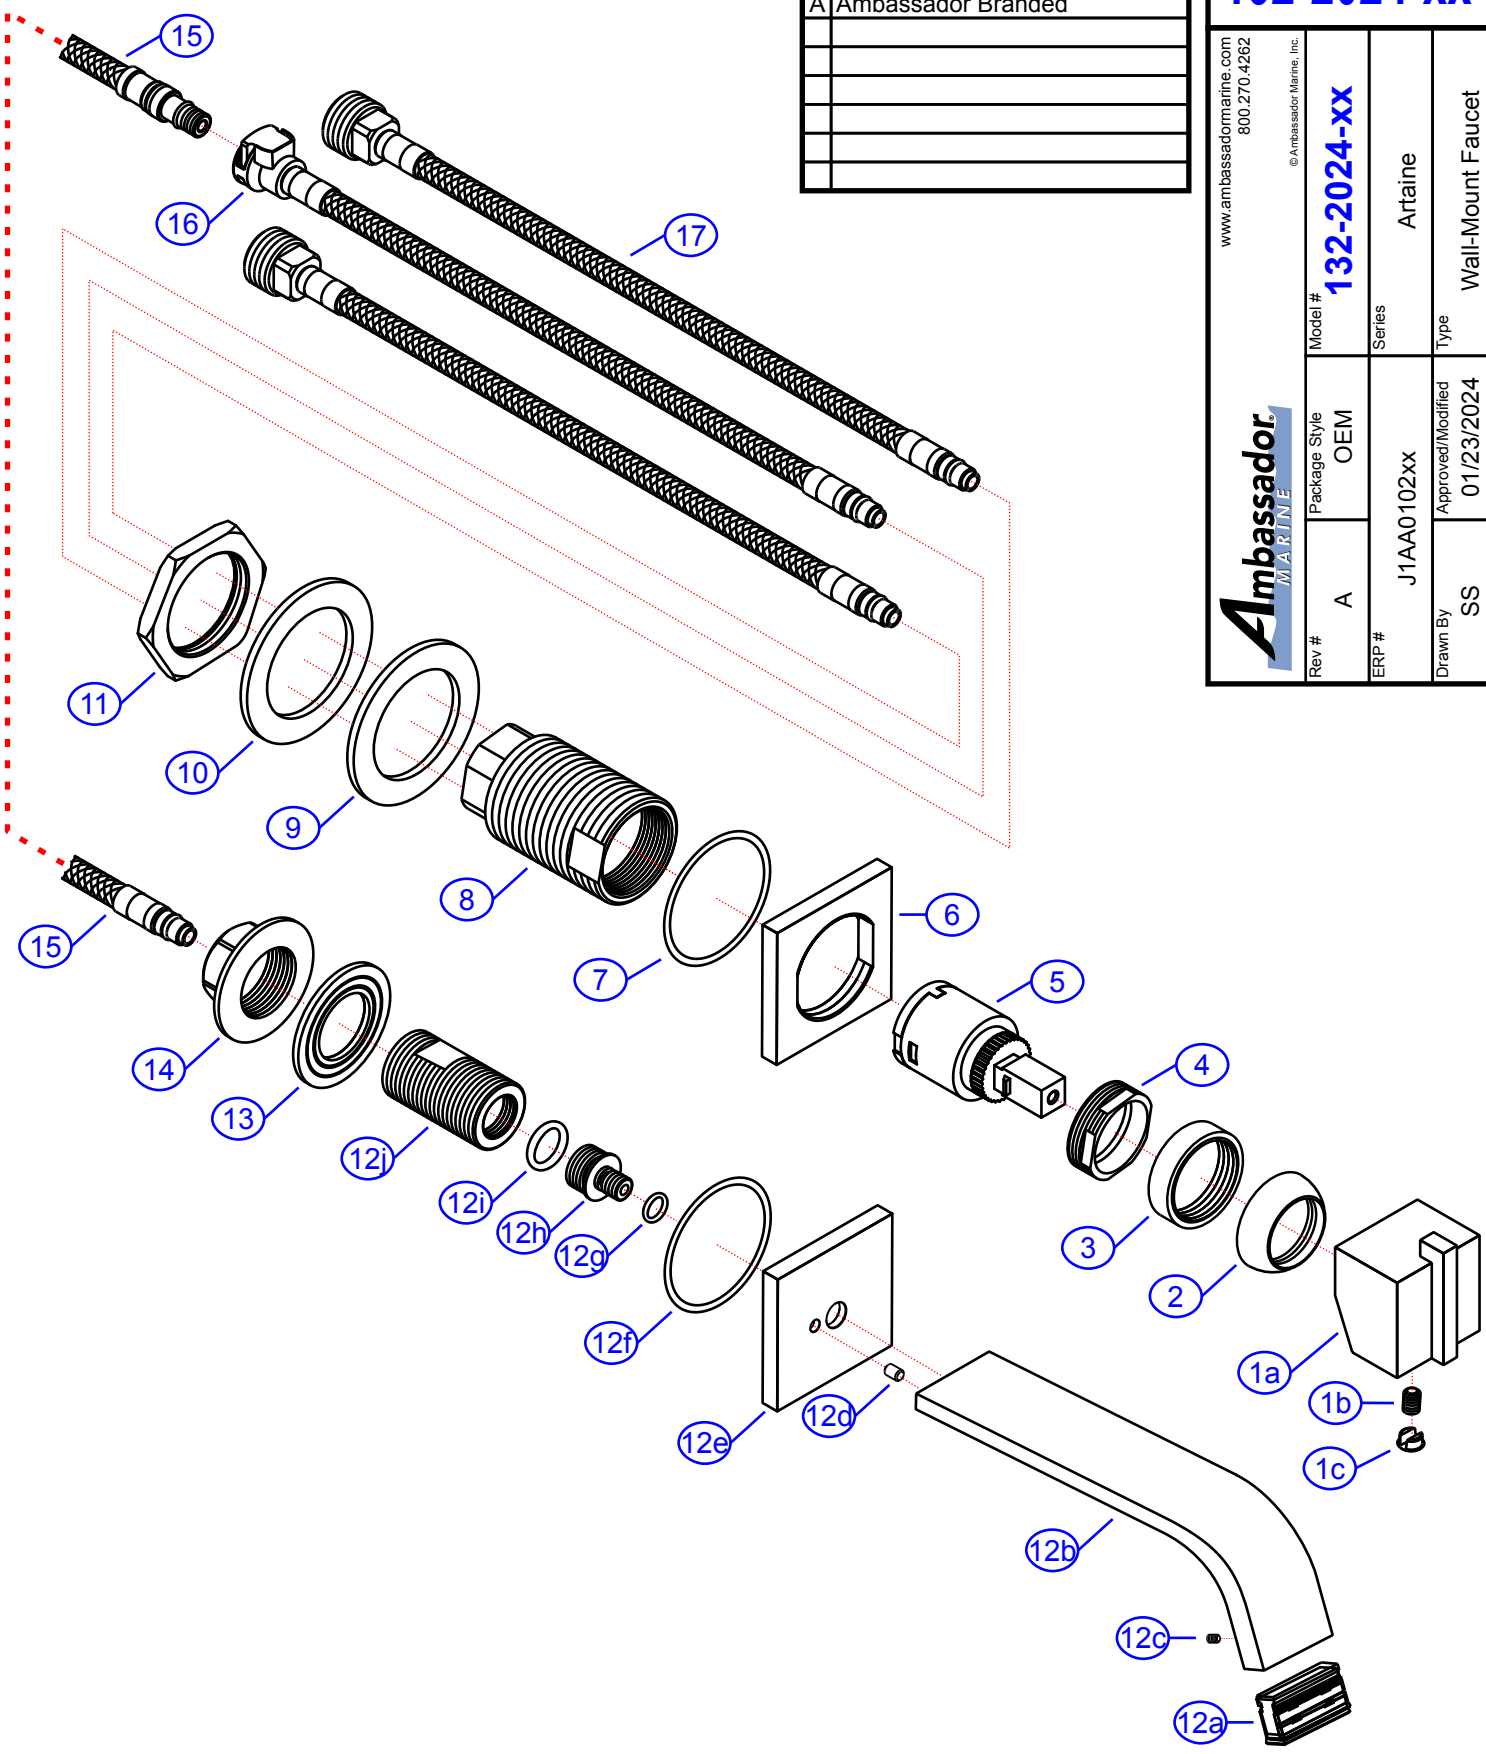

REV. CHANGE	
A	Ambassador Branded

132-2024-xx

www.ambassadormarine.com
800.270.4262

© Ambassador Marine, Inc.

Ambassador
MARINE

Rev #	A	Package Style	OEM
Model #	132-2024-xx		
ERP #	J1AA0102xx		
Series	Artaine		
Type	Wall-Mount Faucet		
Approved/Modified	01/23/2024		
Drawn By	SS		

NOT DRAWN TO SCALE

132-2024-xx

Artaine
Wall-Mount Faucet
Rev. A

(800) 270-4262
www.ambassadormarine.com

#	Description	Qty	Part #	Finish Code Suffix (i.e. EA-123456CP)				Material
				CP	NP			
1	Artaine- Handle Assembly	1	LA-038733	CP	NP			-
1a	Artaine- Handle Canopy	1	L-038731*	CP	NP			ZnA14
1b	Set Screw	1	L-020456					SUS304
1c	Cap	1	L-232010	CP	NP			ABS
2	Cap	1	L-063503	CP	NP			HPb57
3	Sleeve	1	L-045715	CP	NP			HPb57
4	Retainer Nut	1	L-058625					HPb59
5	Ceramic Disk Cartridge	1	L-530062					-
6	Escutcheon	1	L-061176	CP	NP			HPb59
7	O-Ring	1	L-027053					NBR
8	Valve Body	1	L-048138N*					HBi60
9	Rubber Washer	1	L-024002					NBR
10	Metal Washer	1	L-024003					SUS302
11	Mounting Nut	1	L-058627					HPb57
12	Ribbon Spout Assembly (Wall-Mount)	1	LA-121199	CP	NP			-
12a	Diffuser	1	L-082059					-
12b	Ribbon Wall-Mount Spout	1	L-121196*	CP	NP			H62
12c	Set Screw	1	L-020459					SUS304
12d	Alignment Pin	1	L-075028					SUS304
12e	Escutcheon	1	L-061177*	CP	NP			HPb57
12f	O-Ring	1	L-027053					NBR
12g	O-Ring	1	L-027099*					NBR
12h	Adapter	1	L-045723N*					HBi60
12i	O-Ring	1	L-027145*					NBR
12j	Coupler	1	L-071109N*					HBi60
13	Washer (Rubber)	1	L-024080					SBR
14	Mounting Nut (Brass)	1	L-058620					HPb57
15	Connector Hose (Patch)	1	L-300306N					-
16	Connector Hose (Quick Connect-Female)	1	L-300251N					-
17	Connector Hose (Red)	1	L-300232NH					-
	Connector Hose (Blue)	1	L-300232NC					-

* - Part is not available individually. "Assembled" item is required.