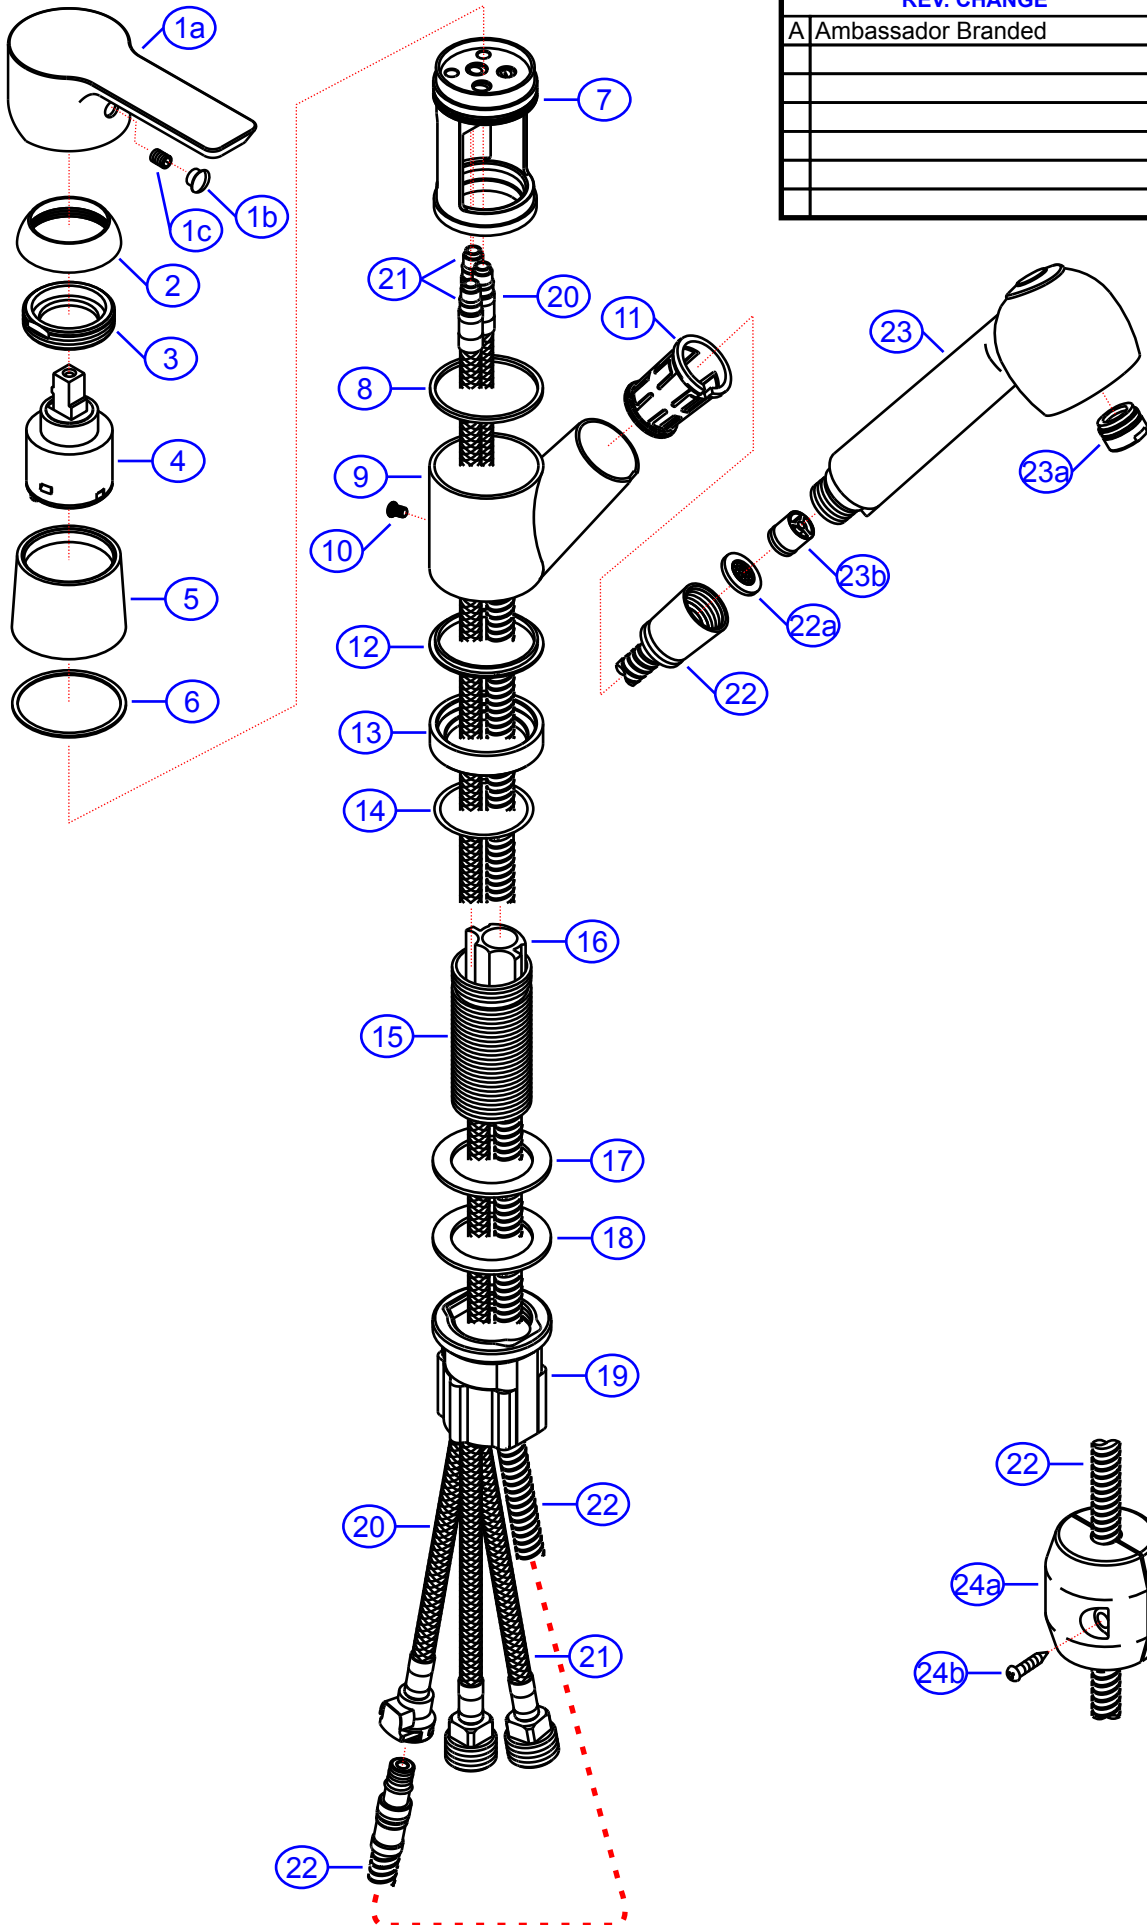

REV. CHANGE

A Ambassador Branded

132-2112-xx

www.ambassadormarine.com
800.270.4262

© Ambassador Marine, Inc.

Ambassador
MARINE

Rev #	A	Model #	132-2112-xx
ERP #	JC1H0051xx	Series	Irva
Package Style	OEM	Type	Small Pull-Out Galley Faucet
Approved/Modified	08/22/2023	Drawn By	SS

NOT DRAWN TO SCALE

132-2112-xx

Irva
Small Pull-Out Galley Faucet
Rev. A

(800) 270-4262

www.ambassadormarine.com

#	Description	Qty	Part #	Finish Code Suffix (i.e. EA-123456CP)				Material
				CP	NP			
1	Irva- Handle Assembly	1	LA-038736	CP	NP			-
1a	Irva- Handle	1	L-038225*	CP	NP			ZnA14
1b	Red/Blue Plug	1	L-042010					Silicone
1c	Set Screw	1	L-020005					SUS304
2	Cap	1	L-063488	CP	NP			ABS
3	Retainer Nut	1	L-058663					HPb59
4	Ceramic Disk Cartridge	1	L-530046					-
5	Sleeve	1	L-063463*	CP	NP			HPb59
6	O-Ring	1	L-027218*					NBR
7	Valve Body	1	L-048133N*					HBi60
8	Packing Ring	1	L-024426*					POM
9	Spout Hub	1	L-106782*	CP	NP			ZnA14
10	Screw	1	L-020381					SUS304
11	Hose Nest	1	L-056158					POM
12	Packing Ring	1	L-024427*					POM
13	Base	1	L-063464*	CP	NP			HPb59
14	O-Ring	1	L-027441N					NBR
15	Mounting Shaft	1	L-071099*					H62
16	Hose Guide	1	L-065090*					ABS
17	Washer (Rubber)	1	L-024002					NBR
18	Washer (Metal)	1	L-024003					SUS302
19	Mounting Nut (Easy Grip)	1	L-056101					-
20	Connector Hose (Quick Connect-Female)	1	L-300251N					-
21	Connector Hose (Red)	1	L-300232NH					-
	Connector Hose (Blue)	1	L-300232NC					-
22	4' Stainless Steel Hose Assembly	1	130-0043-__	SS	SS			-
22a	Screen Washer	1	L-024491					-
23	Pull-Out Kitchen Sprayer	1	138-0401-__	CP	NP			-
23a	Aerator	1	L-554073-Q	CP	NP			-
23b	Back Flow Preventer	1	L-554073-Z					-
24	Weight Assembly	1	LA-098006					-
24a	Weight	1	L-98006-H*					-
24b	Screw	2	L-98006-S*					-

* - Part is not available individually. "Assembled" item is required.