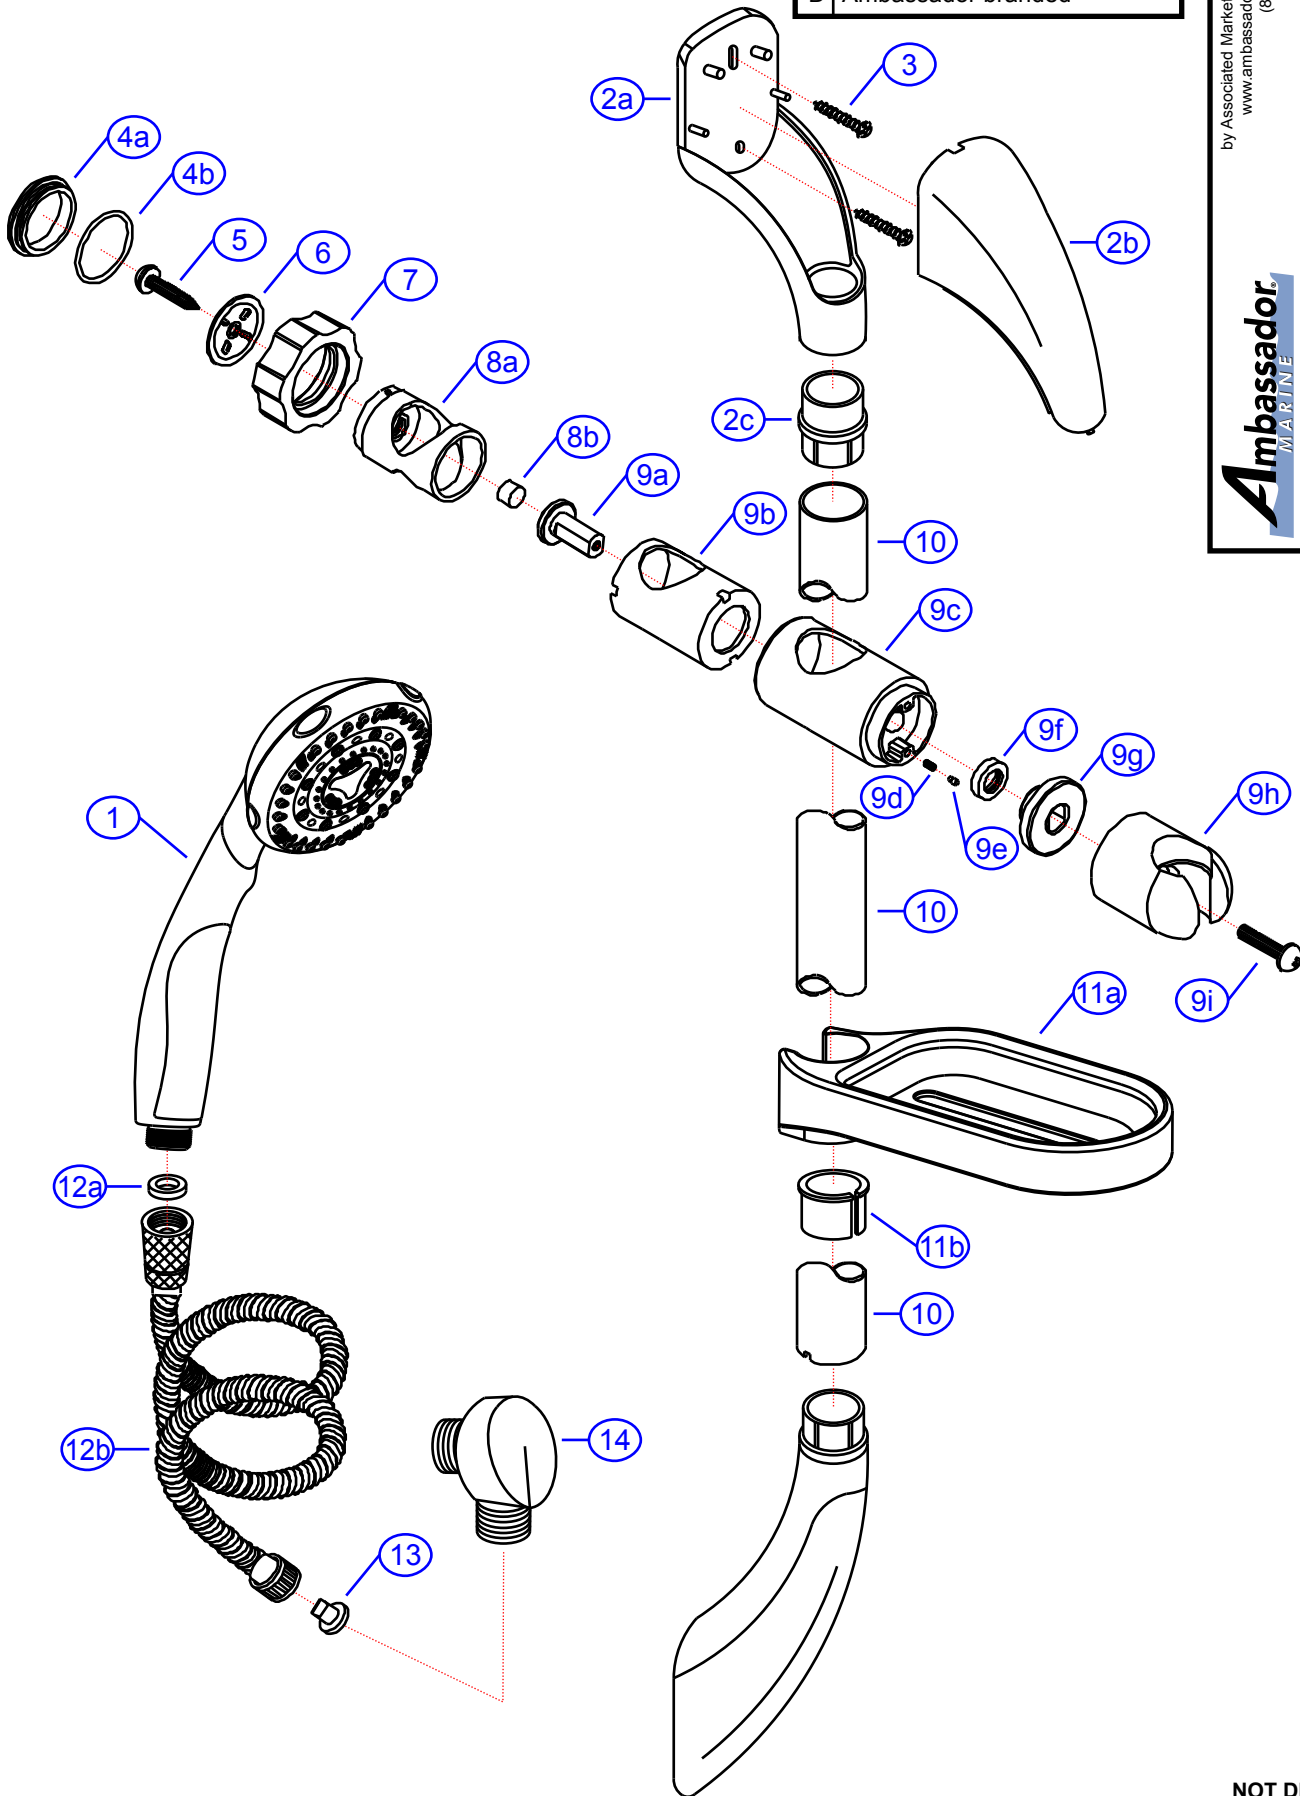

Rev. Change	
A	SHURflo branded
B	New Sprayer & Soap Dish
C	Stiffer Bracket
D	Ambassador branded

134-0001-xx

by Associated Marketing Concepts
www.ambassadormarine.com
(800) 270-4262

Ambassador
MARINE

Rev #	D	Package Style	OEM	Model #	134-0001-xx	
Vendor #	S2281315xx-ASJ6	Series	Universal			
Drawn By	SS	Approved/Modified	12/28/11	Type	Slide Bar Shower (Standard)	

NOT DRAWN TO SCALE