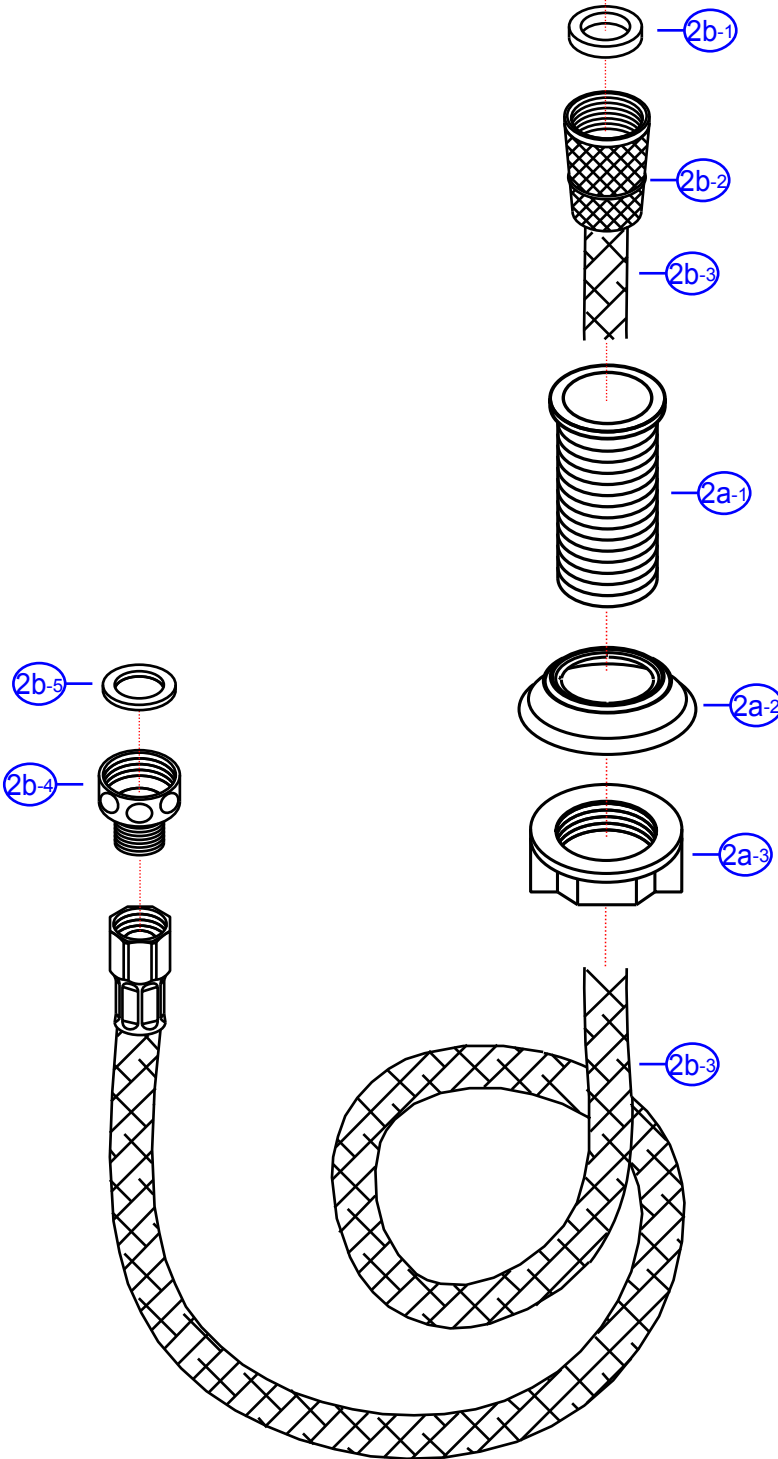

Rev. Change	
A	SHURflo branded
B	Brass (CP) Hose Nest
C	Low Profile Hose Nest
D	Ambassador branded

**134-0009-xx**

by Associated Marketing Concepts  
 www.ambassadormarine.com  
 (800) 270-4262

Rev #	D	Package Style	OEM	Model #	<b>134-0009-xx</b>
Vendor #	S2210101xx-ASJ6	Series	Universal		
Drawn By	SS	Approved/Modified	02/19/13	Type	Deck Sprayer (Small w/Elbow)