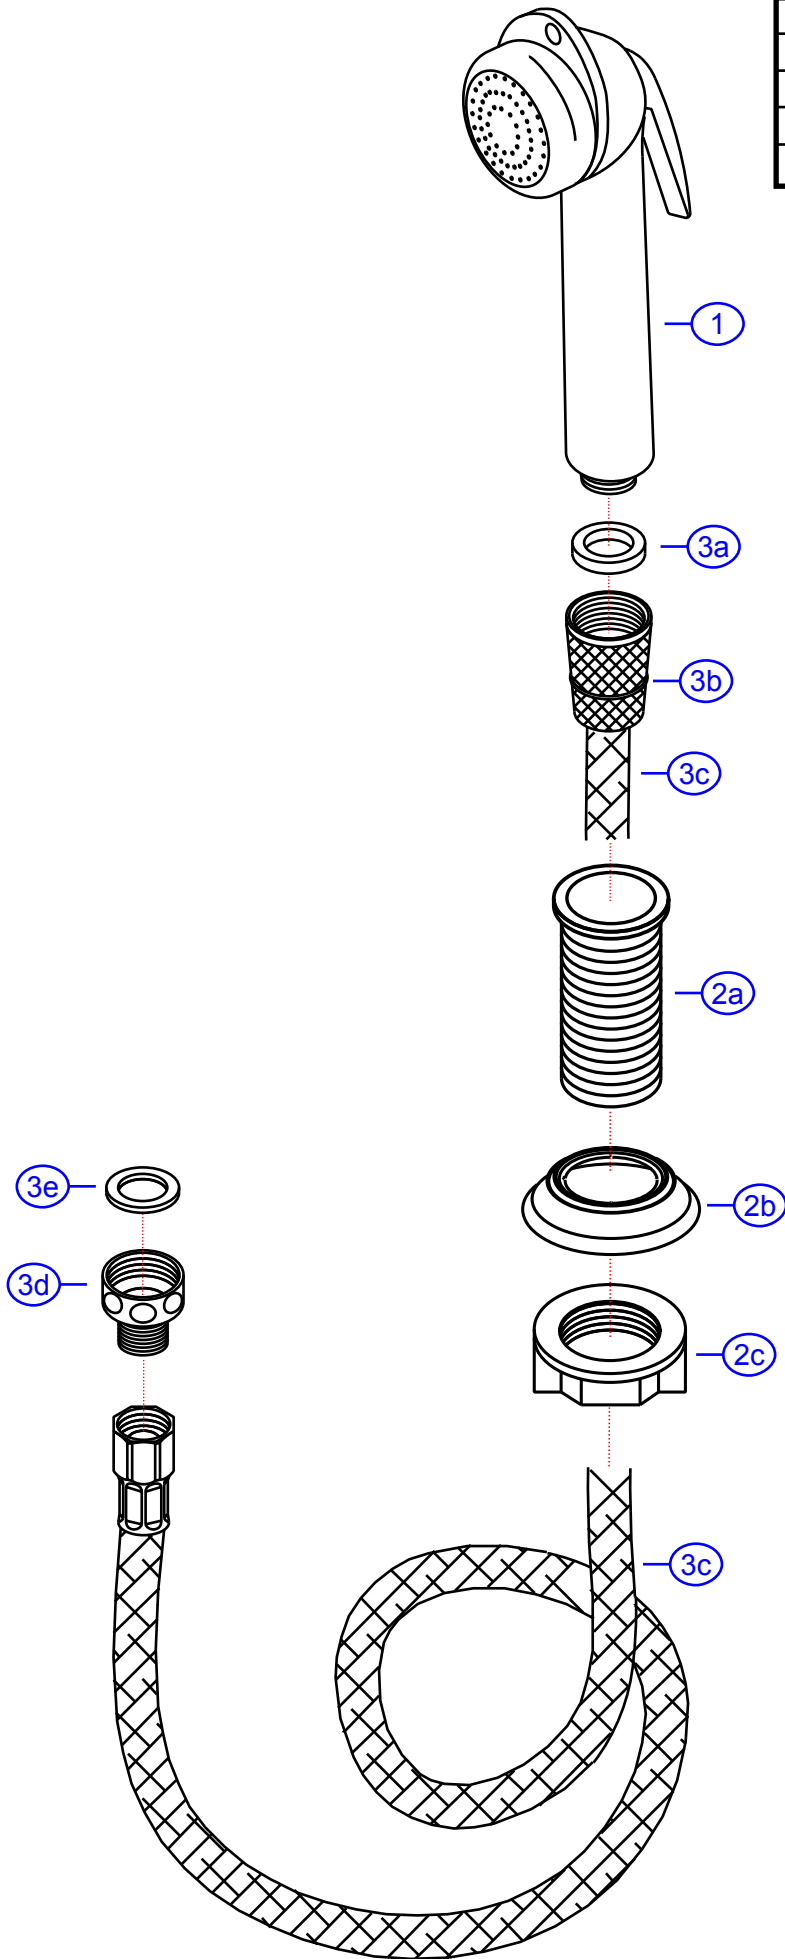

Rev. Change

A	Original
B	Brass (CP) Hose Nest
C	Low Profile Hose Nest
D	

134-0010-xx

SHURflo
Pentair Water

SHURflo Marine Grade Faucets
5900 Katella Ave., Cypress, CA 90630
800.854.3218 • 562.795.5200 • Fax 562.795.7564
www.shurflo.com

Rev #	C	Package Style	OEM	Model #	134-0010-xx
Vendor #	S2210202xx-ASJ8	Series	Universal		
Drawn By	SS	Approved/Modified	02/23/10	Type	Pull-Out Sprayer (Large)

NOT DRAWN TO SCALE