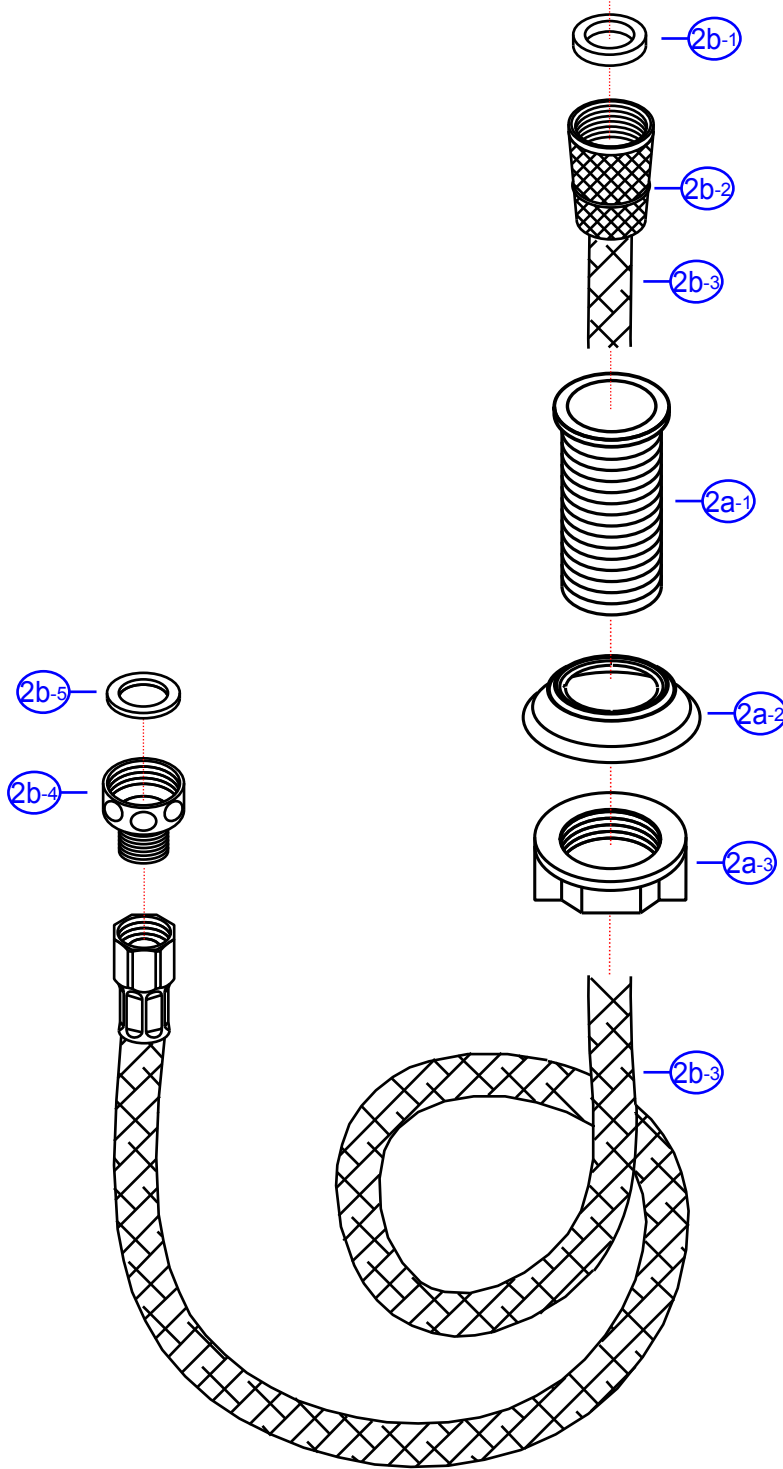

Rev. Change	
A	SHURflo branded
B	Brass (CP) Hose Nest
C	Low Profile Hose Nest
D	Ambassador branded

**134-0011-xx**

by Associated Marketing Concepts www.ambassadormarine.com (800) 270-4262	
Model #	<b>134-0011-xx</b>
Package Style	OEM
Rev #	D
Vendor #	S2210102xx-ASJ6
Series	Universal
Approved/Modified	02/19/13
Drawn By	SS
Type	Deck Sprayer (Small)

NOT DRAWN TO SCALE