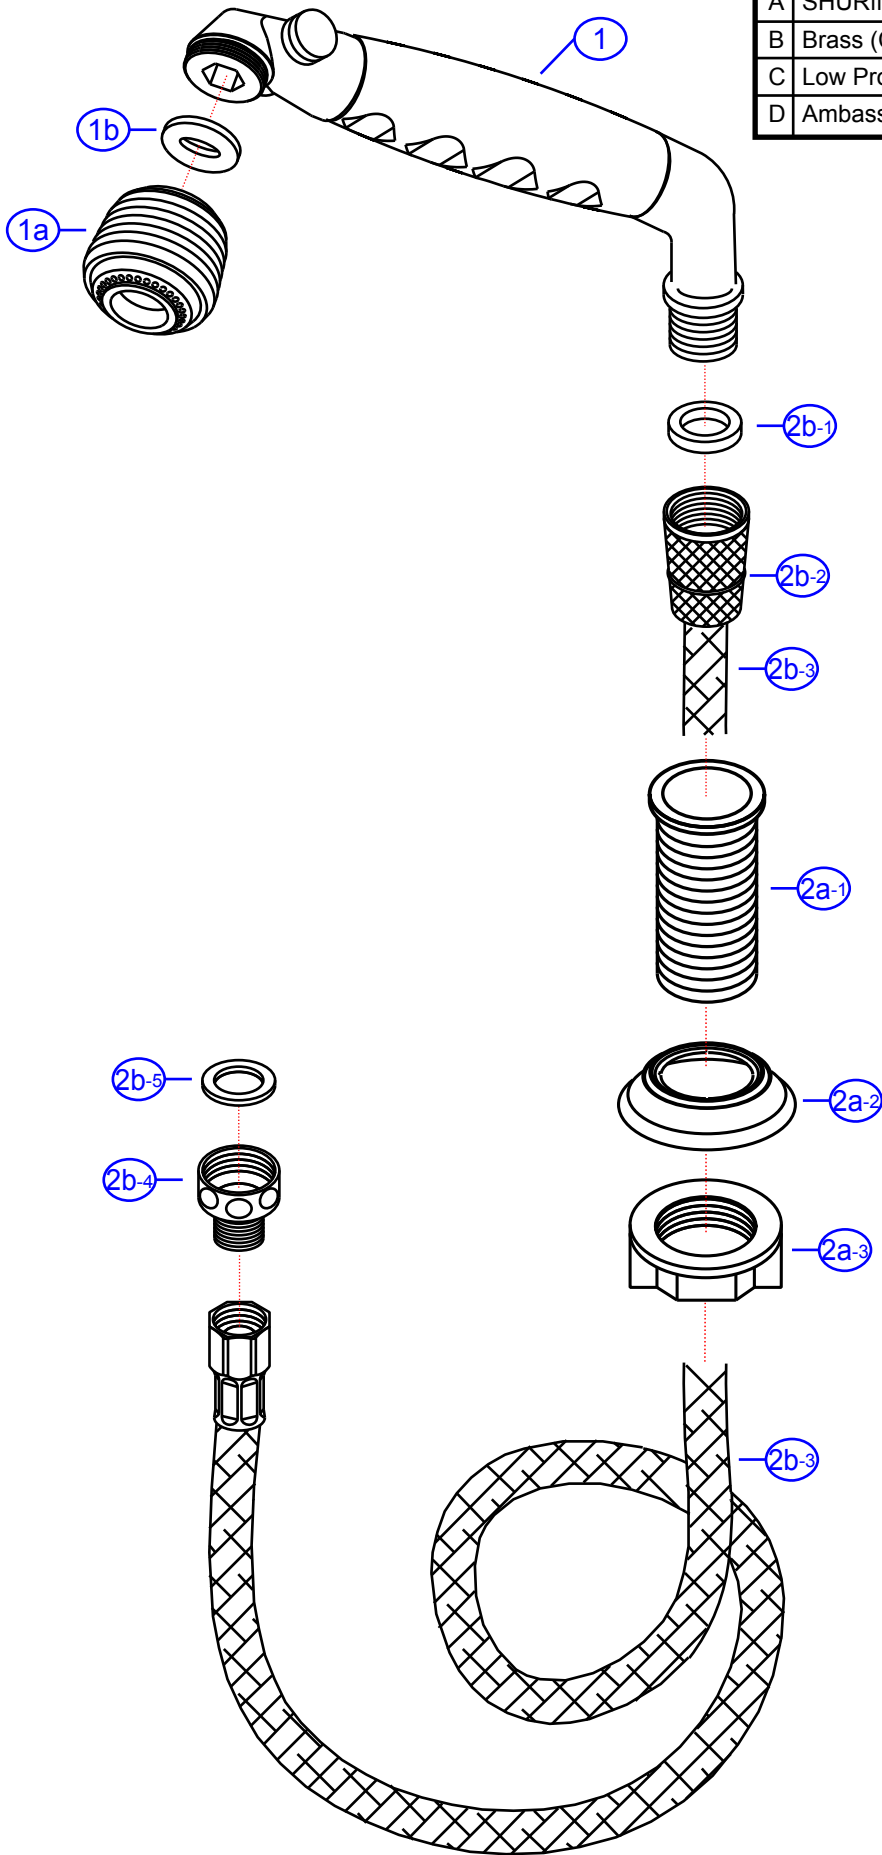

134-0012-xx

by Associated Marketing Concepts
www.ambassadormarine.com
(800) 270-4262

Rev #	D	Package Style	OEM	Model #	134-0012-xx
Vendor #	S2120E00xx-ASJ6	Series	Universal		
Drawn By	SS	Approved/Modified	02/19/13	Type	Deck Sprayer (Classic)

Rev. Change	
A	SHURflo branded
B	Brass (CP) Hose Nest
C	Low Profile Hose Nest
D	Ambassador branded

NOT DRAWN TO SCALE