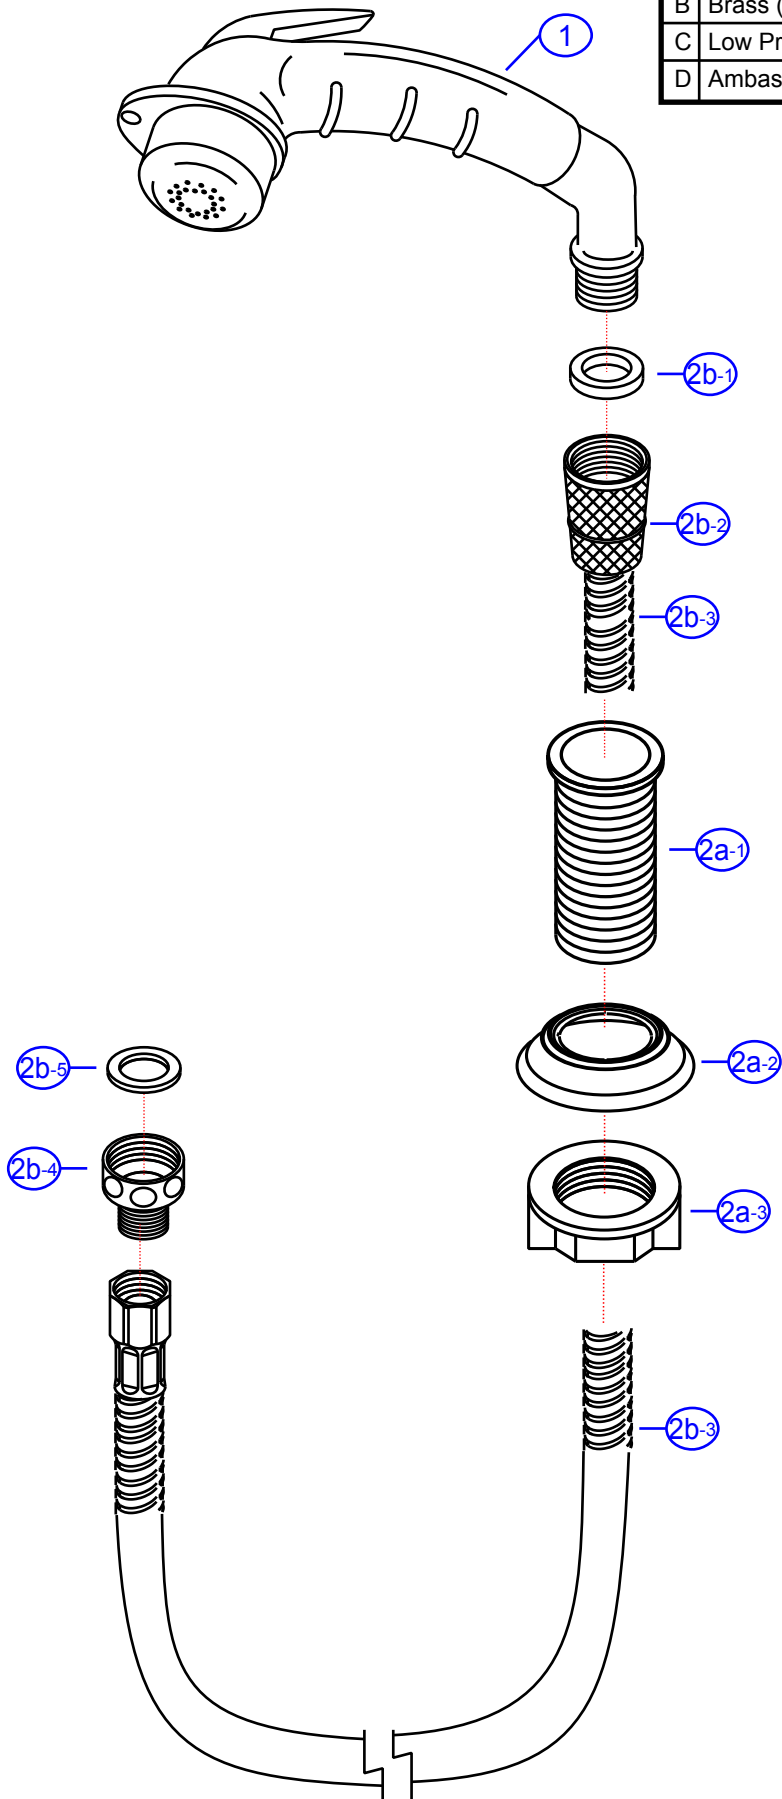

Rev. Change

A	SHURflo branded
B	Brass (CP) Hose Nest
C	Low Profile Hose Nest
D	Ambassador branded

**134-0031-xx**

by Associated Marketing Concepts  
www.ambassadormarine.com  
(800) 270-4262

**Ambassador**  
MARINE

Rev #	D	Package Style	OEM	Model #	<b>134-0031-xx</b>
Vendor #	S2210106xx-ASJ6	Series	Universal		
Drawn By	SS	Approved/Modified	02/19/13	Type	Deck Sprayer (Small w/Elbow)

134-0031-xx

Universal  
Deck Sprayer (Small w/Elbow)  
Rev. D

#	Description	Part #	Finish Code Suffix (i.e. EA-123456CP)						Qty
			CP	KP	WH				
1	Small Sprayer (with elbow) (with hook) Assembly see "Individual Sprayer" for sprayer assembly breakdown	138-0002- _ _	CP	KP	WH				1
2	Deck Sprayer 6' Stainless Hose & Nest Assembly	EA-664286	SS	SS	SS				1
2a	Low-Profile Hose Nest Assembly	EA-664215	CP	CP	CP				1
2a-1	Hose Nest Shaft	E-017947	CP	CP	CP				1
2a-2	Hose Nest Collar	E-222005	CP	CP	CP				1
2a-3	Thumb Nut	E-009183							1
2b	6' Stainless Steel Hose Assembly	130-0032- _ _	SS	SS	SS				1
2b-1	Washer (2.3 mm)	E-088007							1
2b-2	O-Ring	E-004010N							1
2b-3	6' Stainless Steel Hose	E-xxxx*	SS	SS	SS				1
2b-4	Adapter	E-009231							1
2b-5	Washer (1.5 mm)	E-088008							1

\* - Part is not available individually. "Assembled" item is required.