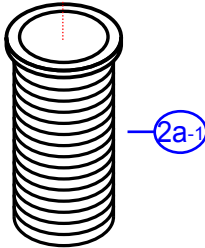

1

Rev. Change	
A	N/A
B	N/A
C	N/A
D	Ambassador branded

2b-1

2b-2

2b-3

2a-1

2a-2

2a-3

2b-5

2b-4

2b-3

134-0053-xx

by Associated Marketing Concepts
www.ambassadormarine.com
(800) 270-4262

Rev #	D	Package Style	OEM	Model #	134-0053-xx
Vendor #				Series	Universal
Drawn By	SS			Type	Deck Sprayer (Large)
				Approved/Modified	03/29/13

NOT DRAWN TO SCALE