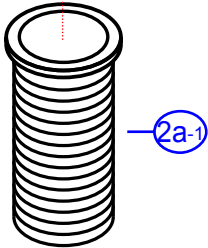

1

Rev. Change	
A	N/A
B	N/A
C	N/A
D	Ambassador branded

2b-1

2b-2

2b-3

2a-1

2a-2

2a-3

2b-5

2b-4

2b-3

134-0055-xx

by Associated Marketing Concepts
www.ambassadormarine.com
(800) 270-4262

Rev #	D	Package Style	OEM	Model #	134-0055-xx	
Vendor #		Vendor #	N/A	Series	Universal	
Drawn By	SS	Approved/Modified	03/29/13	Type	Deck Sprayer (Large)	

NOT DRAWN TO SCALE