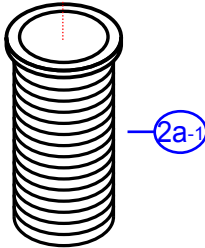

1

Rev. Change	
A	N/A
B	N/A
C	N/A
D	Ambassador branded

2b-1

2b-2

2b-3

2a-1

2a-2

2a-3

2b-5

2b-4

2b-3

134-0056-xx

by Associated Marketing Concepts
www.ambassadormarine.com
(800) 270-4262

Rev #	D	Package Style	OEM	Model #	134-0056-xx
Vendor #				Series	Universal
Drawn By	SS			Type	Deck Sprayer (Large)
				Approved/Modified	03/29/13

NOT DRAWN TO SCALE