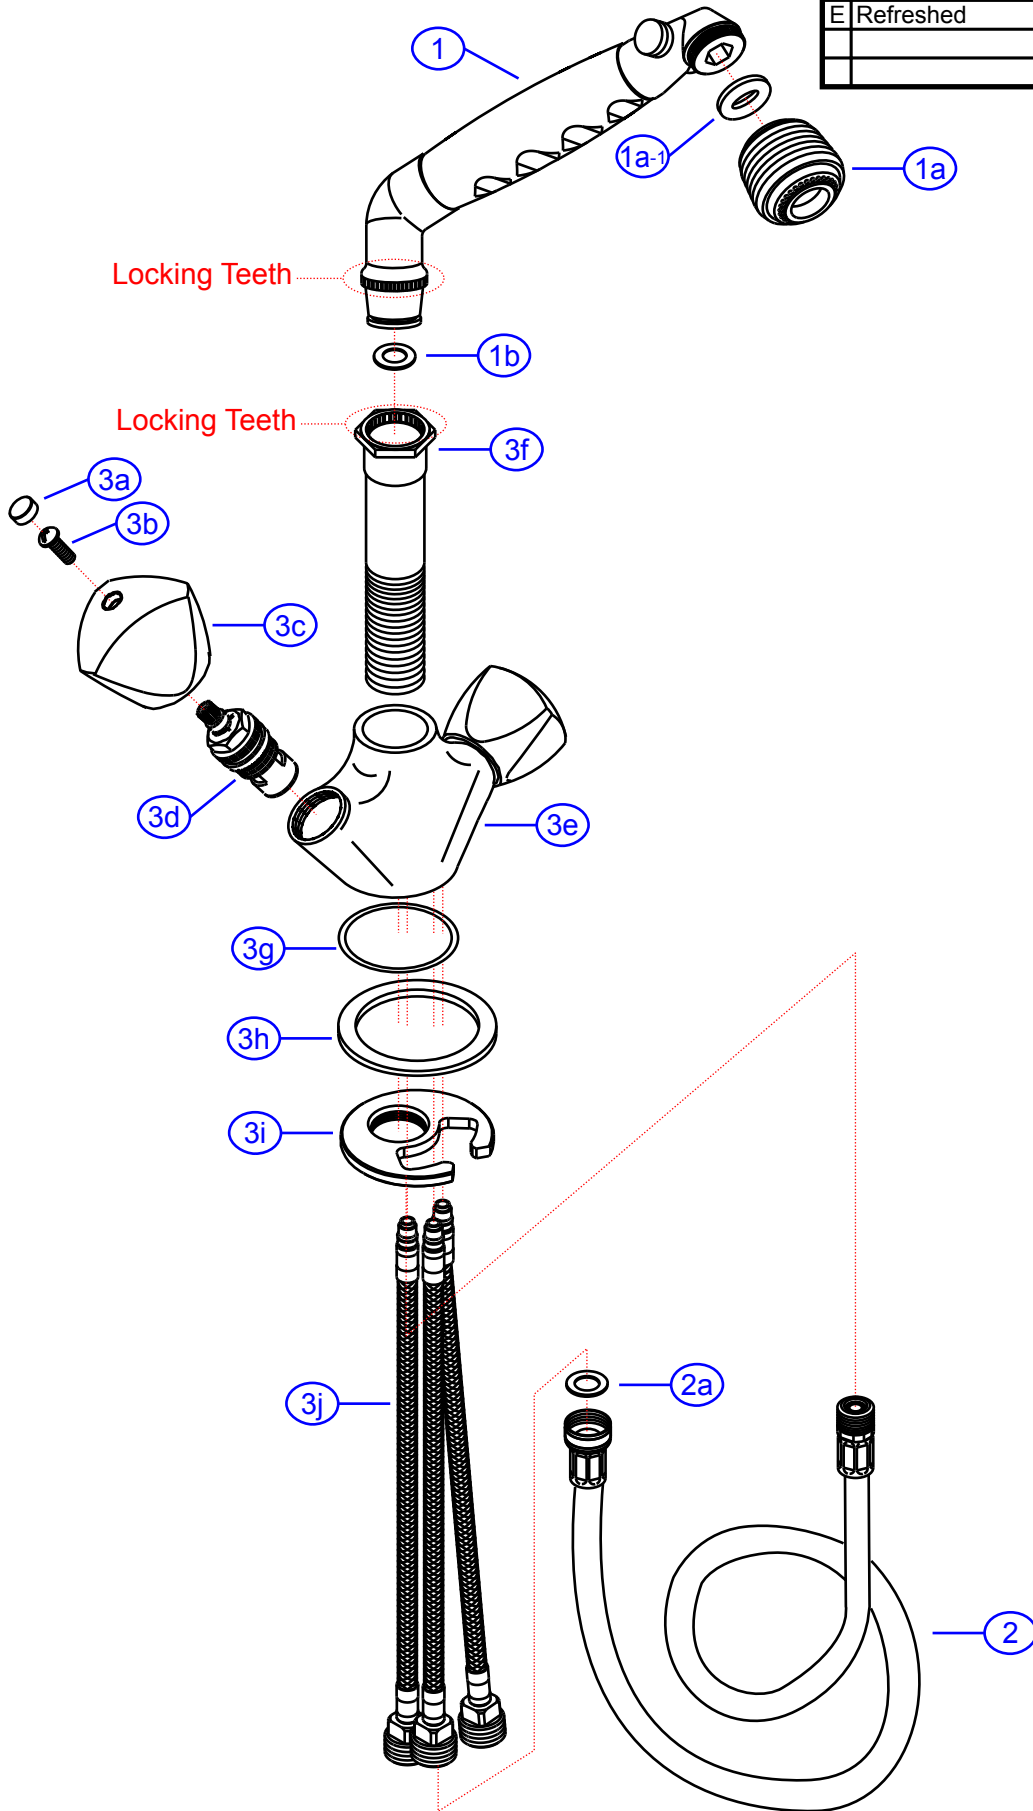

REV. CHANGE	
A	SHURflo Branded
B	Add 1" To Mounting Shaft & Teeth
C	Ambassador Branded
D	Change Copper Pipes To Hoses
E	Refreshed

**134-0204-xx**

www.ambassadormarine.com  
800.270.4262

© Ambassador Marine, Inc.

**Ambassador**  
MARINE

Rev #	E	Package Style	OEM	Model #	<b>134-0204-xx</b>
ERP #			N/A	Series	Trinidad
Drawn By	SS	Approved/Modified	09/17/2019	Type	Head/Shower Combo Faucet

NOT DRAWN TO SCALE

**134-0204-xx**

Trinidad  
 Head/Shower Combo Faucet  
 Rev. E

(800) 270-4262  
 www.ambassadormarine.com

#	Description	Qty	Part #	Finish Code Suffix (i.e. EA-123456CP)					Material
				CA	CK	CW			
1	Classic Sprayer (with locking teeth) Assembly see "Individual Sprayer" for complete sprayer breakdown	1	138-0205-__	CA	CK	CW			-
1a	Aerator/Sprayer	1	L-SH2001	CW	CK	CW			-
1a-1	Washer	1	L-SH2002						NBR
1b	Washer	1	L-SH1023						NBR
2	6' Rubber Hose Assembly	1	130-0017-__	WH	KP	WH			-
2a	Washer	1	L-024132						NBR
3	Trinidad- Head/Shower Combo Body Assembly	1	LA-JSDHC003	CP	CP	CP			-
3a	Red Cap	1	L-042009H						PE
	Blue Cap	1	L-042009C						PE
3b	Handle Screw	2	L-020185						SUS304
3c	Trinidad Handle	2	L-037110	CP	CP	CP			ZnA14
3d	Ceramic Disk Cartridge (Hot)	1	L-531094NH						-
	Ceramic Disk Cartridge (Cold)	1	L-531094NC						-
3e	Body	1	L-106806N*	CP	CP	CP			HBi60
3f	Mounting Shaft (with locking teeth)	1	L-305076	CP	CP	CP			HPb59
3g	O-Ring	1	L-027406						NBR
3h	Washer	1	L-024456						NBR
3i	Mounting Nut	1	L-024441						HPb59
3j	Connector Hose (Red)	1	L-300232NH						-
	Connector Hose (Gray)	1	L-300232N						-
	Connector Hose (Blue)	1	L-300232NC						-

\* - Part is not available individually. "Assembled" item is required.