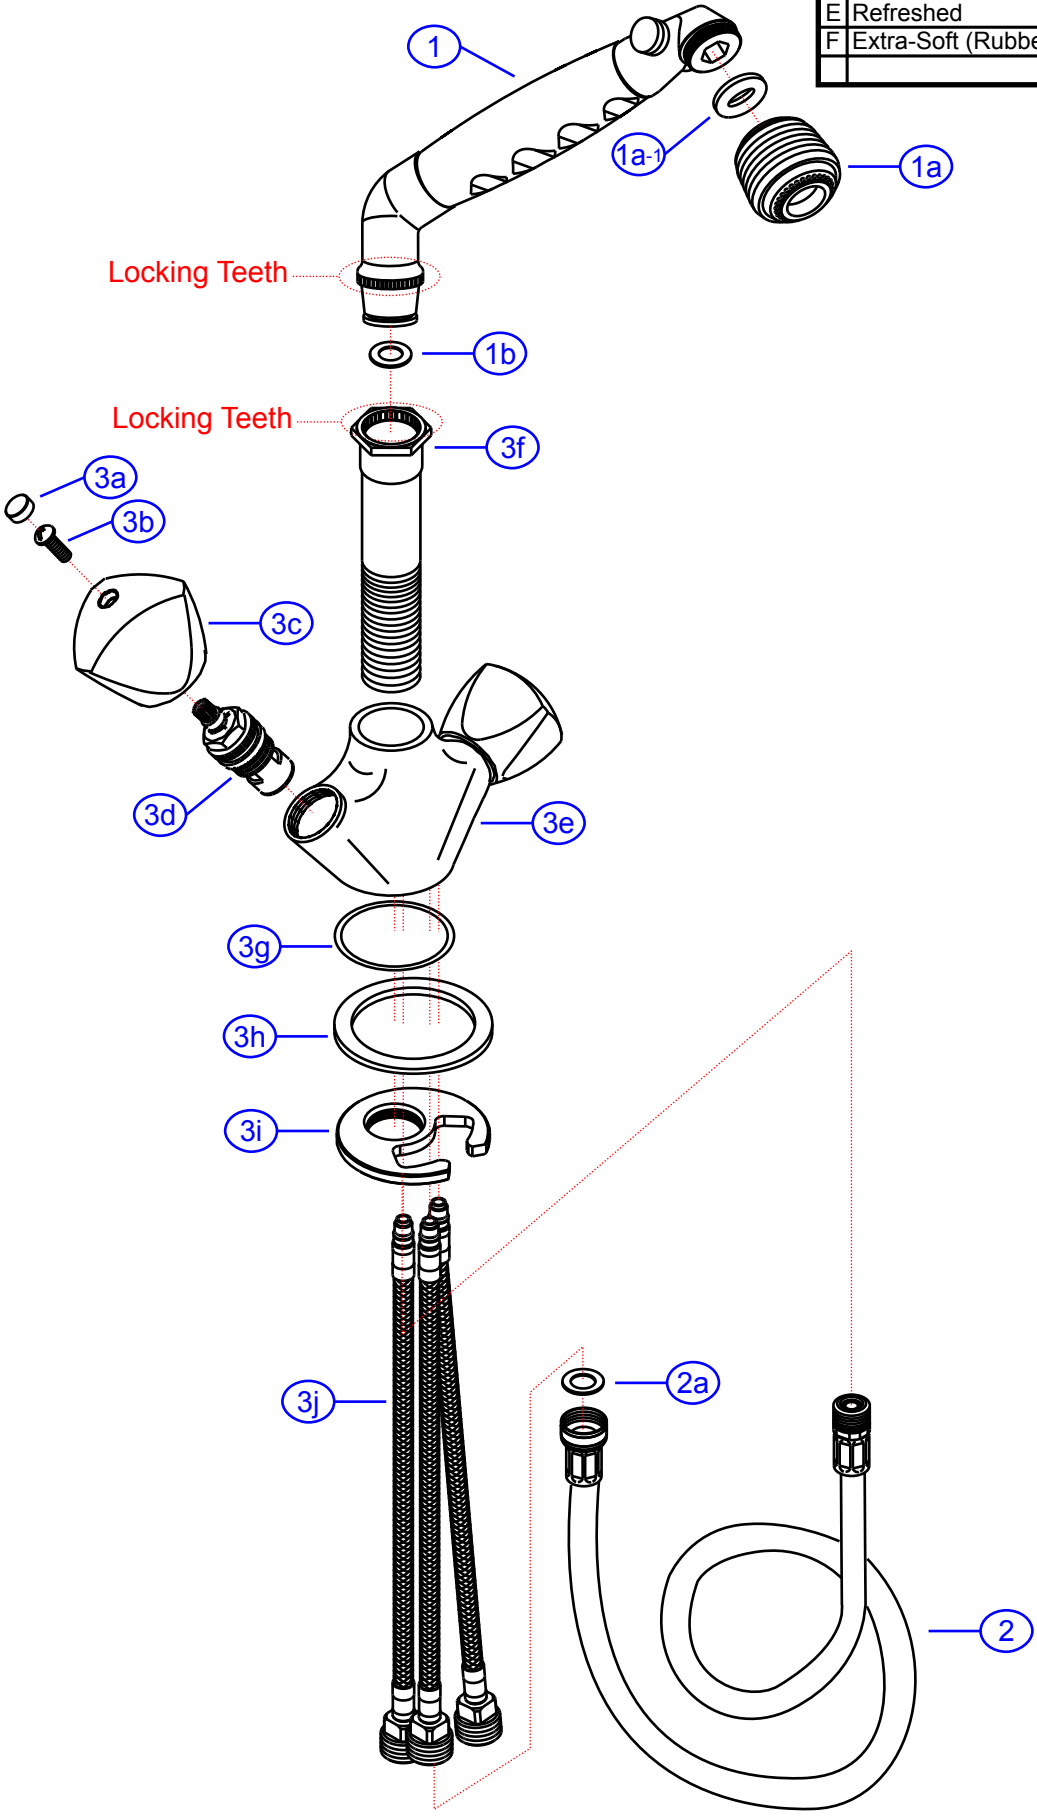

REV. CHANGE	
A	SHURflo Branded
B	Add 1" To Mounting Shaft & Teeth
C	Ambassador Branded
D	Change Copper Pipes To Hoses
E	Refreshed
F	Extra-Soft (Rubber Hose)

134-0204-xx

www.ambassadormarine.com
800.270.4262

© Ambassador Marine, Inc.

Ambassador
MARINE

Rev #	F	Package Style	OEM	Model #	134-0204-xx
ERP #			N/A	Series	Trinidad
Drawn By	SS	Approved/Modified	10/27/2025	Type	Head/Shower Combo Faucet

Locking Teeth

Locking Teeth

NOT DRAWN TO SCALE