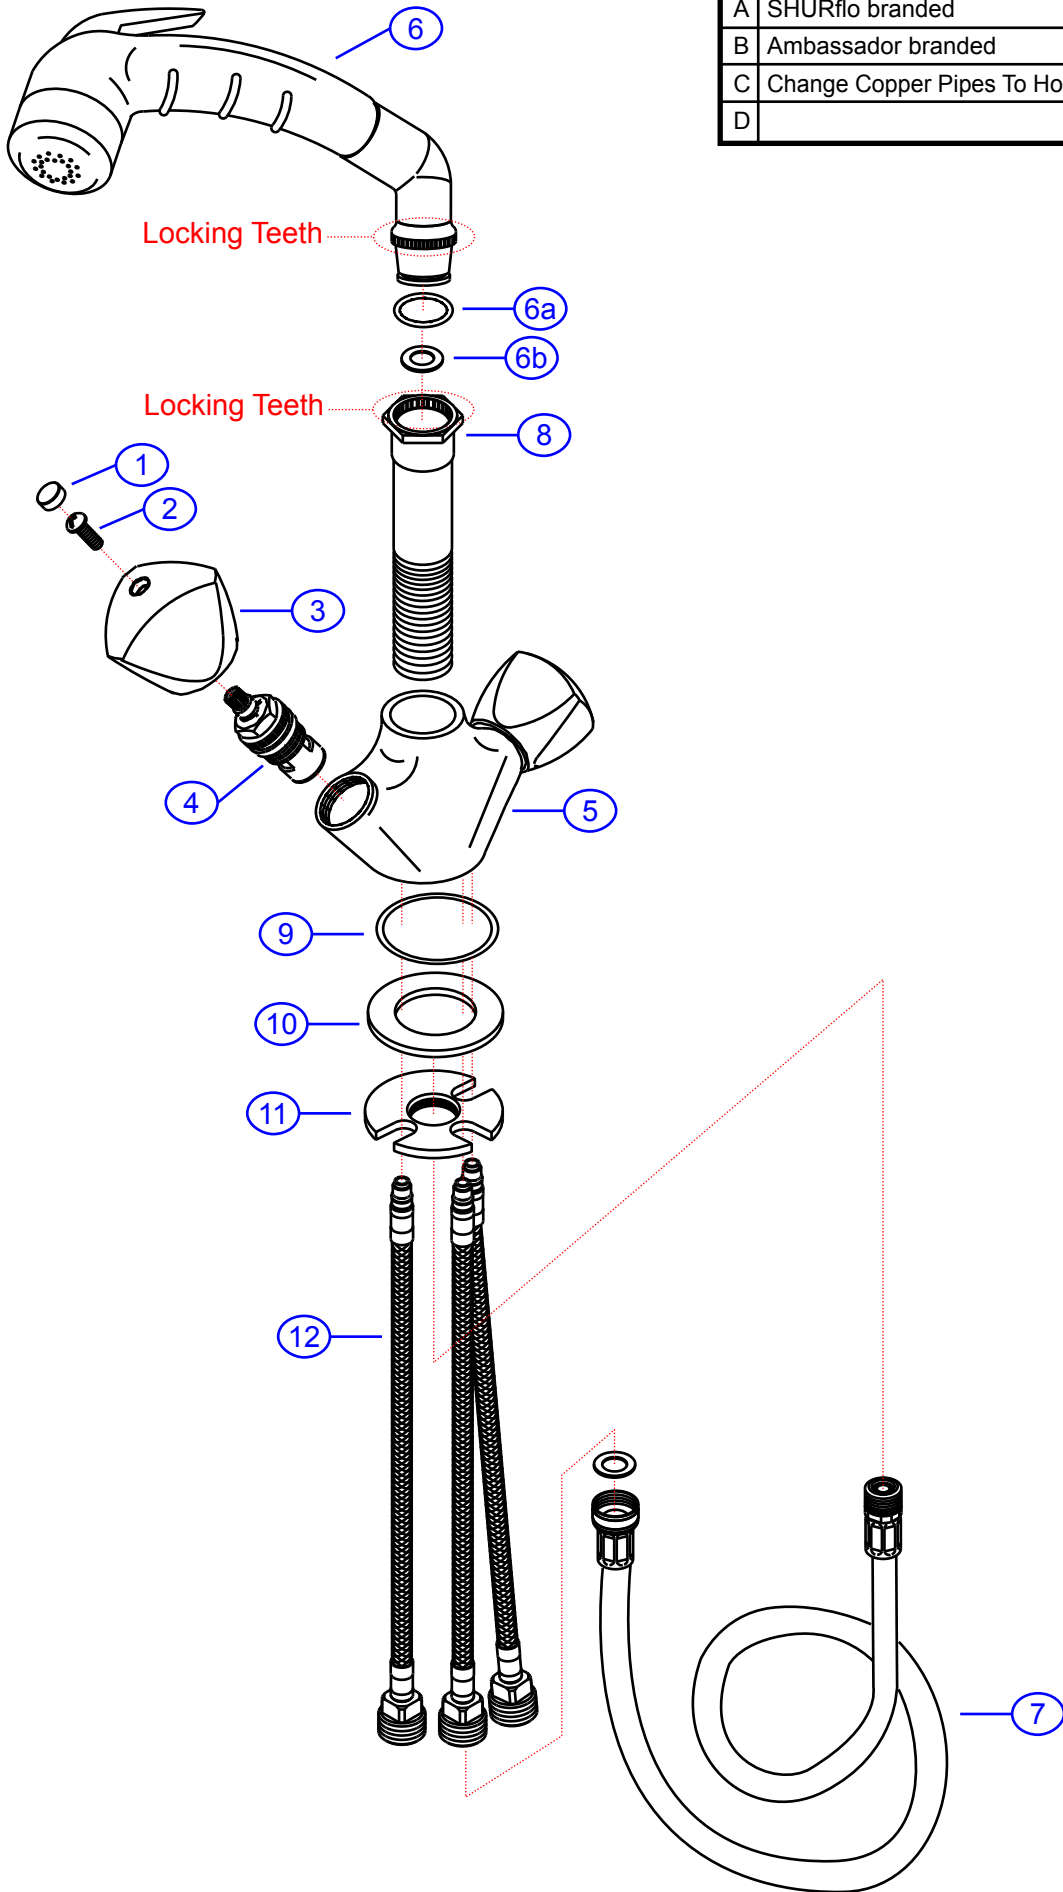

Rev. Change

A	SHURflo branded
B	Ambassador branded
C	Change Copper Pipes To Hoses
D	

# 134-0213-xx

by Associated Marketing Concepts  
www.ambassadormarine.com  
(800) 270-4262

**Ambassador**  
MARINE

Rev #	C	Model #	134-0213-xx
Package Style	OEM	Series	Trinidad
Vendor #	FPAB1000xx-ASJ6	Type	Head/Shower Combo Faucet
Drawn By	SS	Approved/Modified	12/29/15

NOT DRAWN TO SCALE