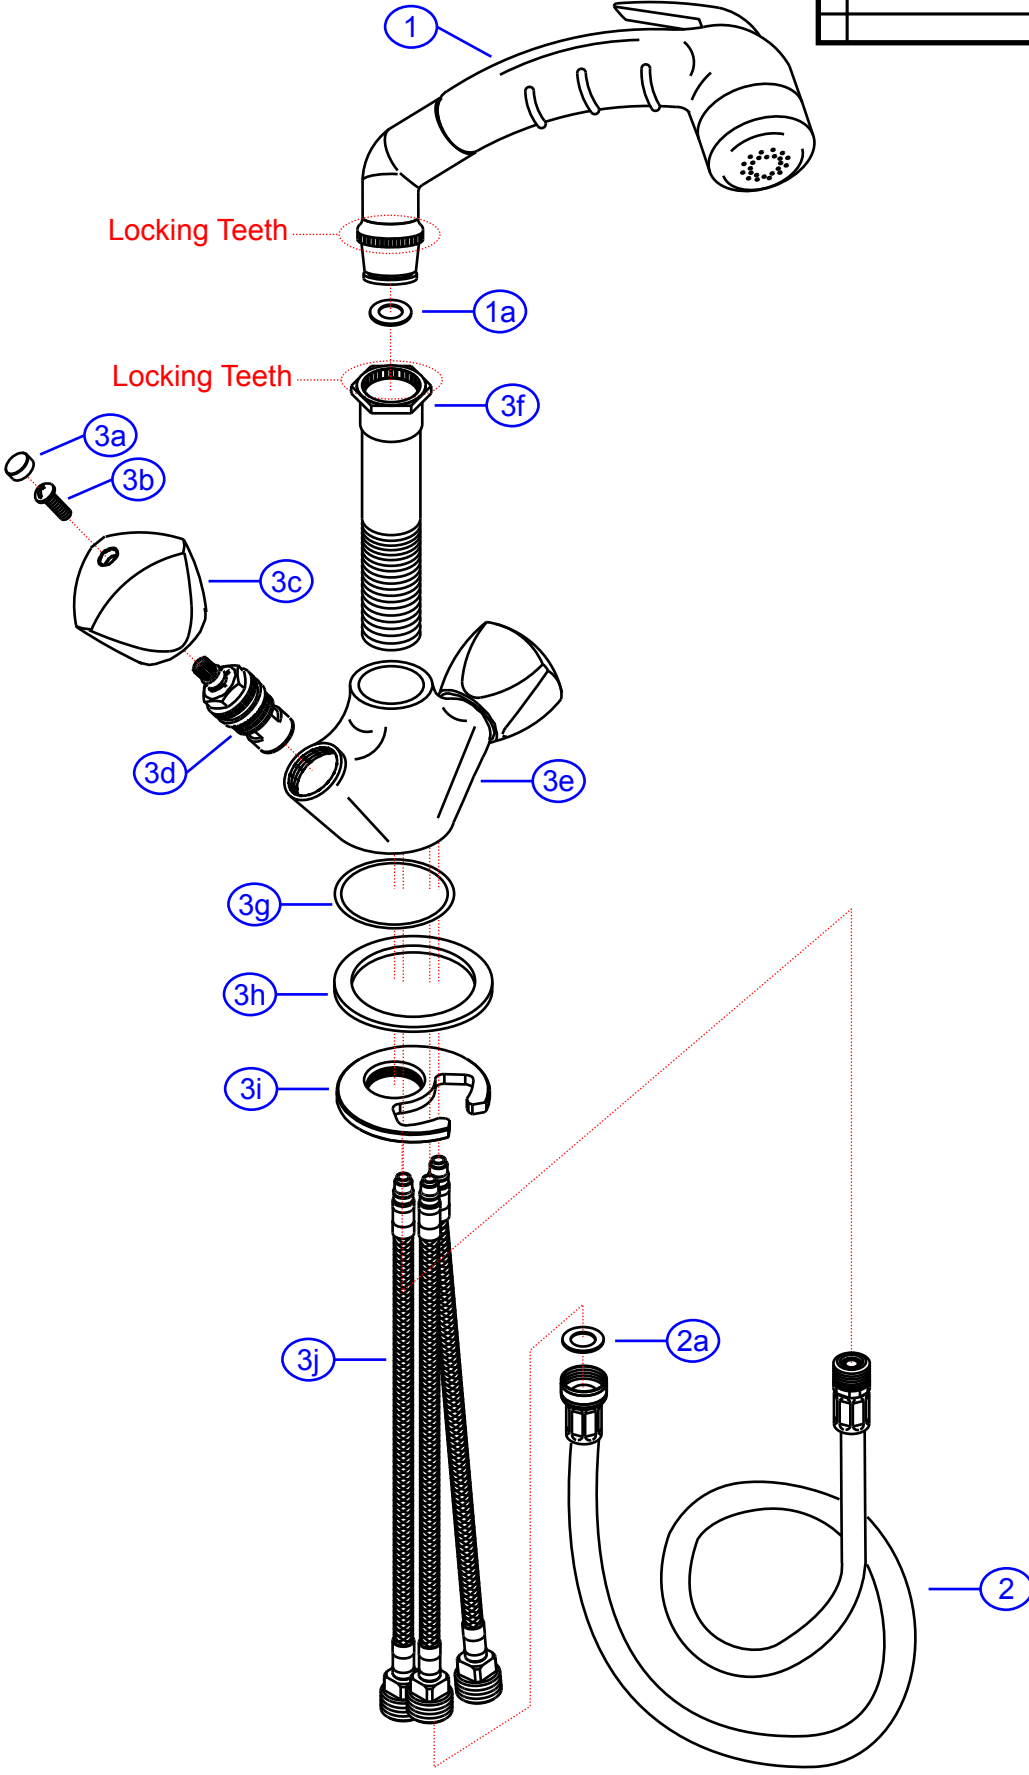

REV. CHANGE	
A	SHURflo Branded
B	Ambassador Branded
C	Change Copper Pipes To Hoses
D	Refreshed

134-0213-xx

www.ambassadormarine.com 800.270.4262		© Ambassador Marine, Inc.	
Rev #	D	Model #	134-0213-xx
Package Style	OEM	Series	Trinidad
ERP #	N/A	Type	Head/Shower Combo Faucet
Approved/Modified	09/17/2019	Drawn By	SS

Ambassador
MARINE

NOT DRAWN TO SCALE

134-0213-xx

Trinidad
Head/Shower Combo Faucet
Rev. D

(800) 270-4262
www.ambassadormarine.com

#	Description	Qty	Part #	Finish Code Suffix (i.e. EA-123456CP)				Material
				CA	CK	CP	CW	
1	Small Sprayer (with locking teeth) Assembly see "Individual Sprayer" for complete sprayer breakdown	1	138-0005- __	AW	KP	CP	WH	-
1a	Washer	1	L-SH1023					NBR
2	6' Rubber Hose Assembly	1	130-0017- __	WH	KP	KP	WH	-
2a	Washer	1	L-024132					NBR
3	Trinidad- Head/Shower Combo Body Assembly	1	LA-JSDHC003	CP	CP	CP	CP	-
3a	Red Cap	1	L-042009H					PE
	Blue Cap	1	L-042009C					PE
3b	Handle Screw	2	L-020185					SUS304
3c	Trinidad Handle	2	L-037110	CP	CP	CP	CP	ZnA14
3d	Ceramic Disk Cartridge (Hot)	1	L-531094NH					-
	Ceramic Disk Cartridge (Cold)	1	L-531094NC					-
3e	Body	1	L-106806N*	CP	CP	CP	CP	HBI60
3f	Mounting Shaft (with locking teeth)	1	L-305076	CP	CP	CP	CP	HPb59
3g	O-Ring	1	L-027406					NBR
3h	Washer	1	L-024456					NBR
3i	Mounting Nut	1	L-024441					HPb59
3j	Connector Hose (Red)	1	L-300232NH					-
	Connector Hose (Gray)	1	L-300232N					-
	Connector Hose (Blue)	1	L-300232NC					-

* - Part is not available individually. "Assembled" item is required.

All sub-components included within assembly (i.e. "1" includes "1a", "1b", "1c", etc.)

Revised: 10/29/2020