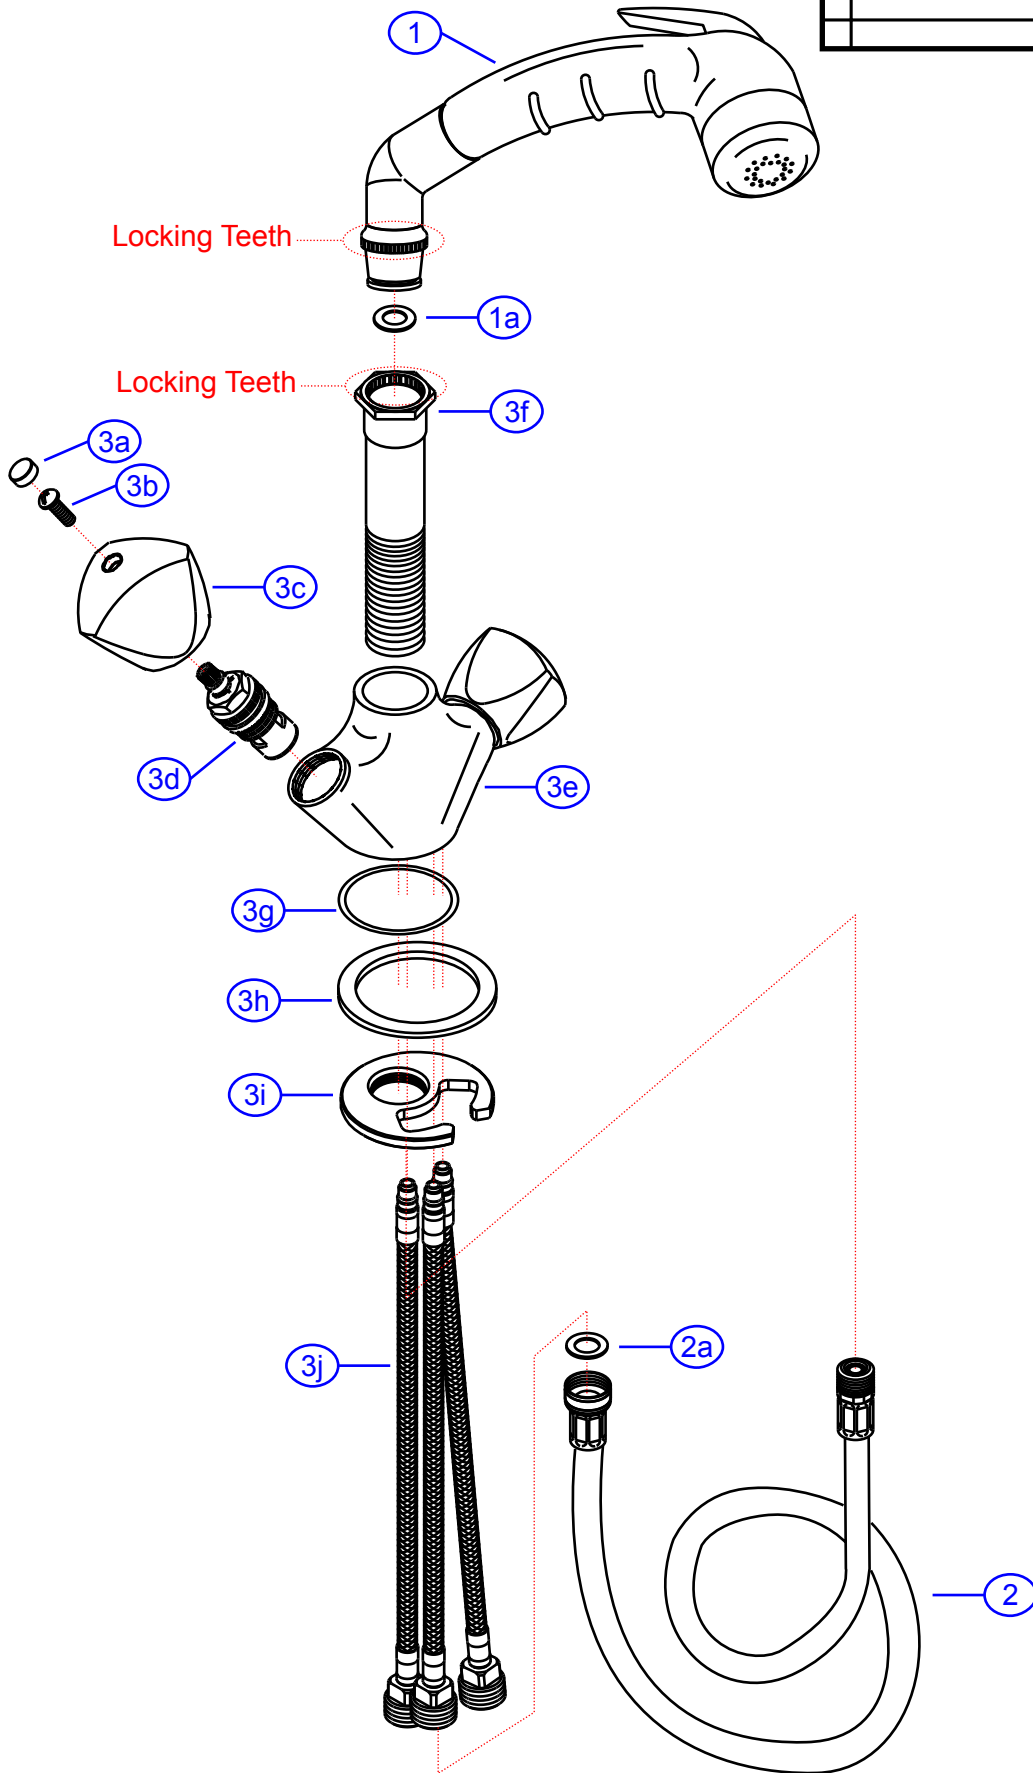

REV. CHANGE

A	SHURflo Branded
B	Ambassador Branded
C	Change Copper Pipes To Hoses
D	Refreshed
E	Extra-Soft (Rubber Hose)

134-0213-xx

www.ambassadormarine.com  
800.270.4262

© Ambassador Marine, Inc.

**Ambassador**  
MARINE

Rev #	E	Package Style	OEM	Model #	134-0213-xx
ERP #			N/A	Series	Trinidad
Drawn By	SS	Approved/Modified	10/27/2025	Type	Head/Shower Combo Faucet

NOT DRAWN TO SCALE