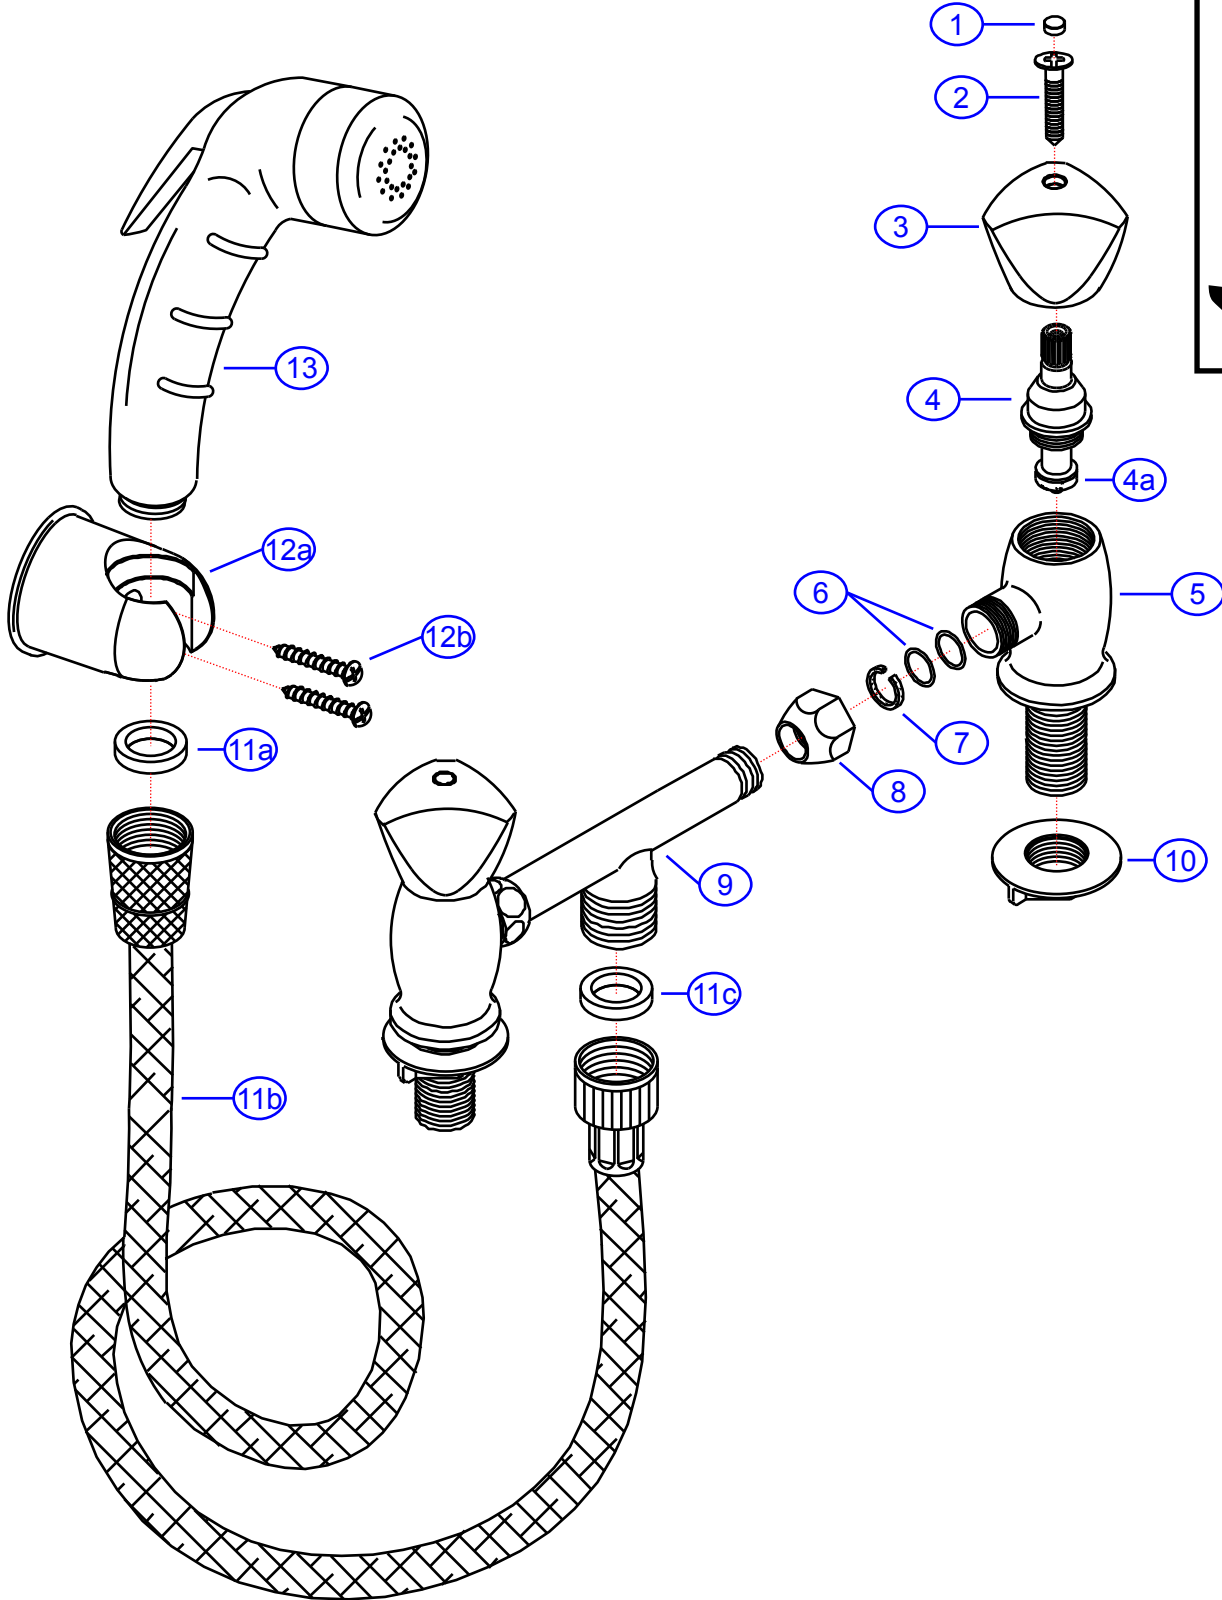

Rev. Change

A	SHURflo branded
B	Ambassador branded
C	
D	

134-0214-xx

by Associated Marketing Concepts
www.ambassadormarine.com
(800) 270-4262

Ambassador

MARINE

Rev #	B	Package Style	OEM	Model #	134-0214-xx
Vendor #	F4AK1200xx-ASJ6	Series	Trinidad	Approved/Modified	
Drawn By	SS	Type	External Shower (Small Spray)		

NOT DRAWN TO SCALE