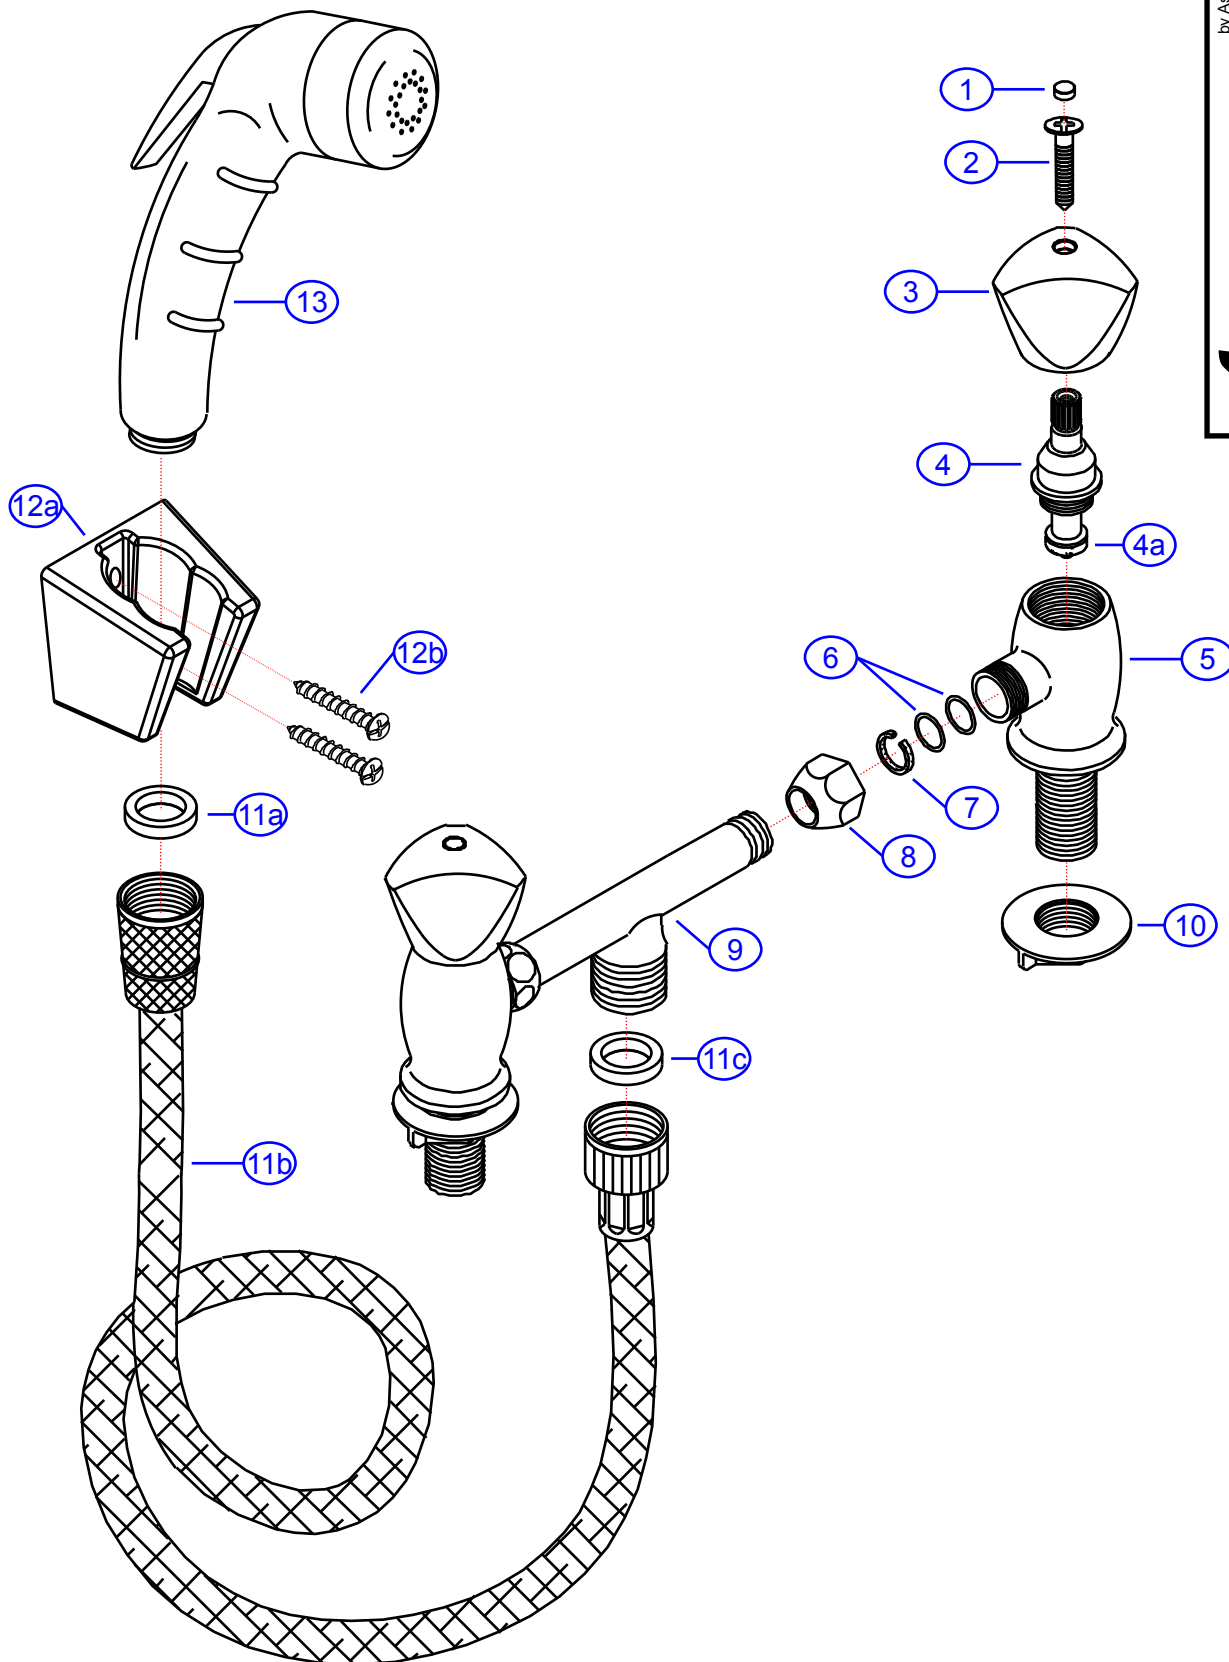

Rev. Change

A	SHURflo branded
B	Ambassador branded
C	Hot & Cold Cartridges
D	2-Position Holder & 1" To Shaft

134-0214-xx

by Associated Marketing Concepts
www.ambassadormarine.com
(800) 270-4262

Ambassador

MARINE

Rev #	D	Package Style	OEM	Model #	134-0214-xx
Vendor #	F4AK1200xx-ASJ6	Series	Trinidad	Approved/Modified	1/30/18
Drawn By	SS	Type	External Shower (Small Spray)		

NOT DRAWN TO SCALE