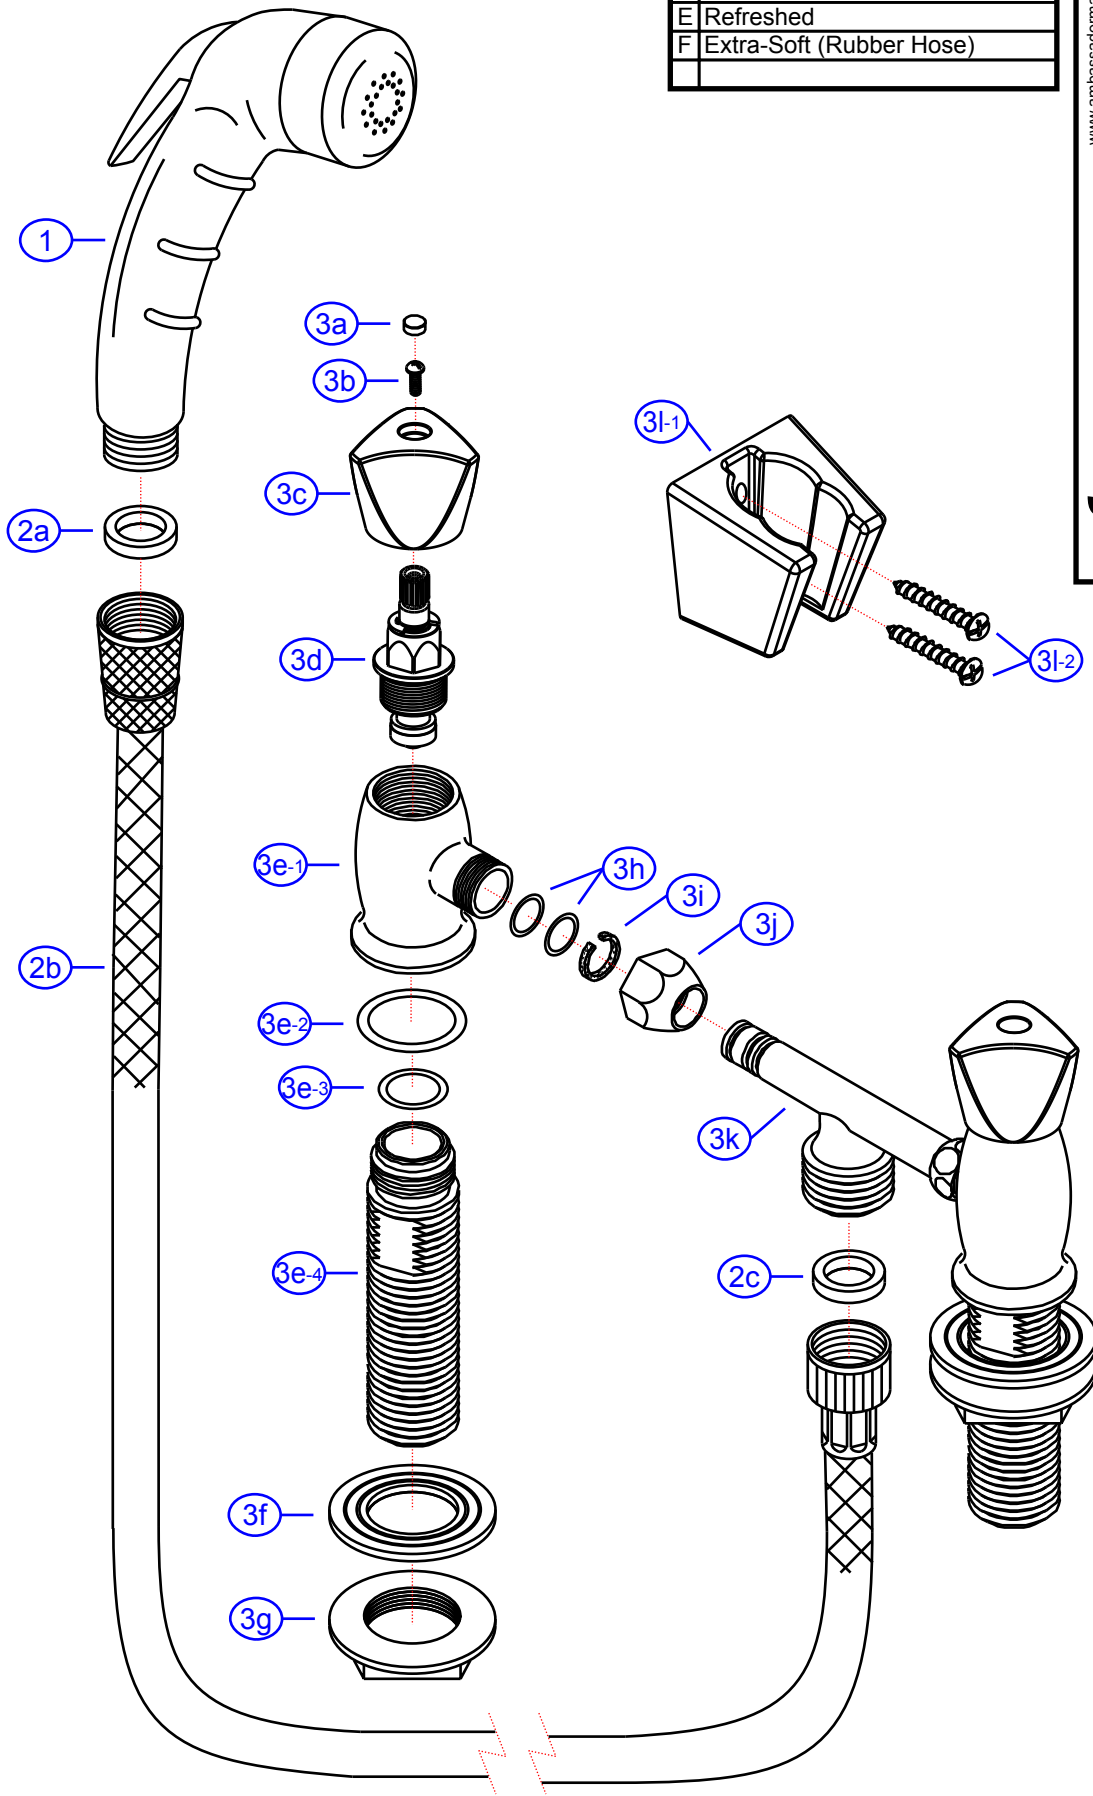

REV. CHANGE

A	SHURflo Branded
B	Ambassador Branded
C	Hot & Cold Cartridges
D	2-Position Holder & 1" To Shafts
E	Refreshed
F	Extra-Soft (Rubber Hose)

134-0214-xx

www.ambassadormarine.com
800.270.4262

© Ambassador Marine, Inc.

Ambassador
MARINE

Rev #	E	Package Style	OEM	Model #	134-0214-xx
ERP #	N/A	Approved/Modified	05/17/2026	Series	Trinidad
Drawn By	SS	Type	2H External Shower (Small Spray)		

NOT DRAWN TO SCALE