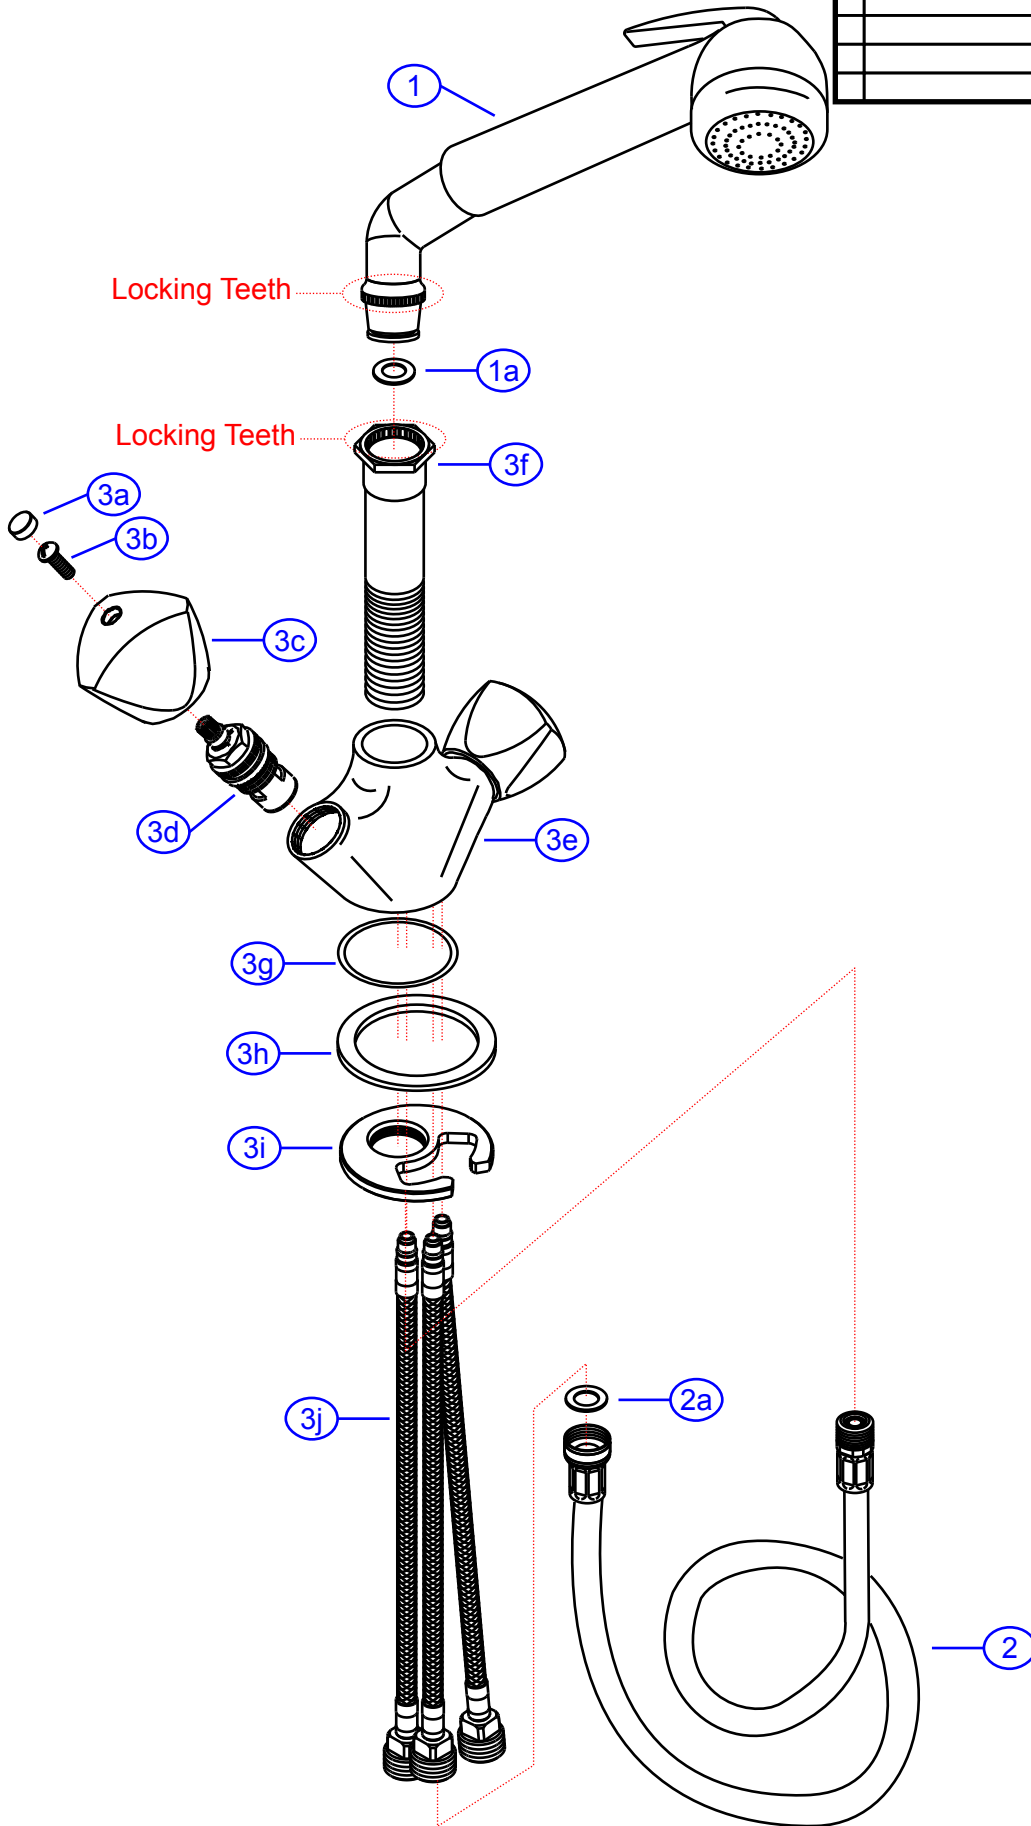

REV. CHANGE

A	Ambassador Branded
B	Change Copper Pipes To Hoses
C	Refreshed

134-0215-xx

www.ambassadormarine.com  
800.270.4262

© Ambassador Marine, Inc.

**Ambassador**  
MARINE

Model #	<b>134-0215-xx</b>	
Package Style	OEM	
Rev #	C	
ERP #	N/A	
Approved/Modified	07/22/2020	
Series	Trinidad	
Type	Head/Shower Combo Faucet	
Drawn By	SS	

NOT DRAWN TO SCALE