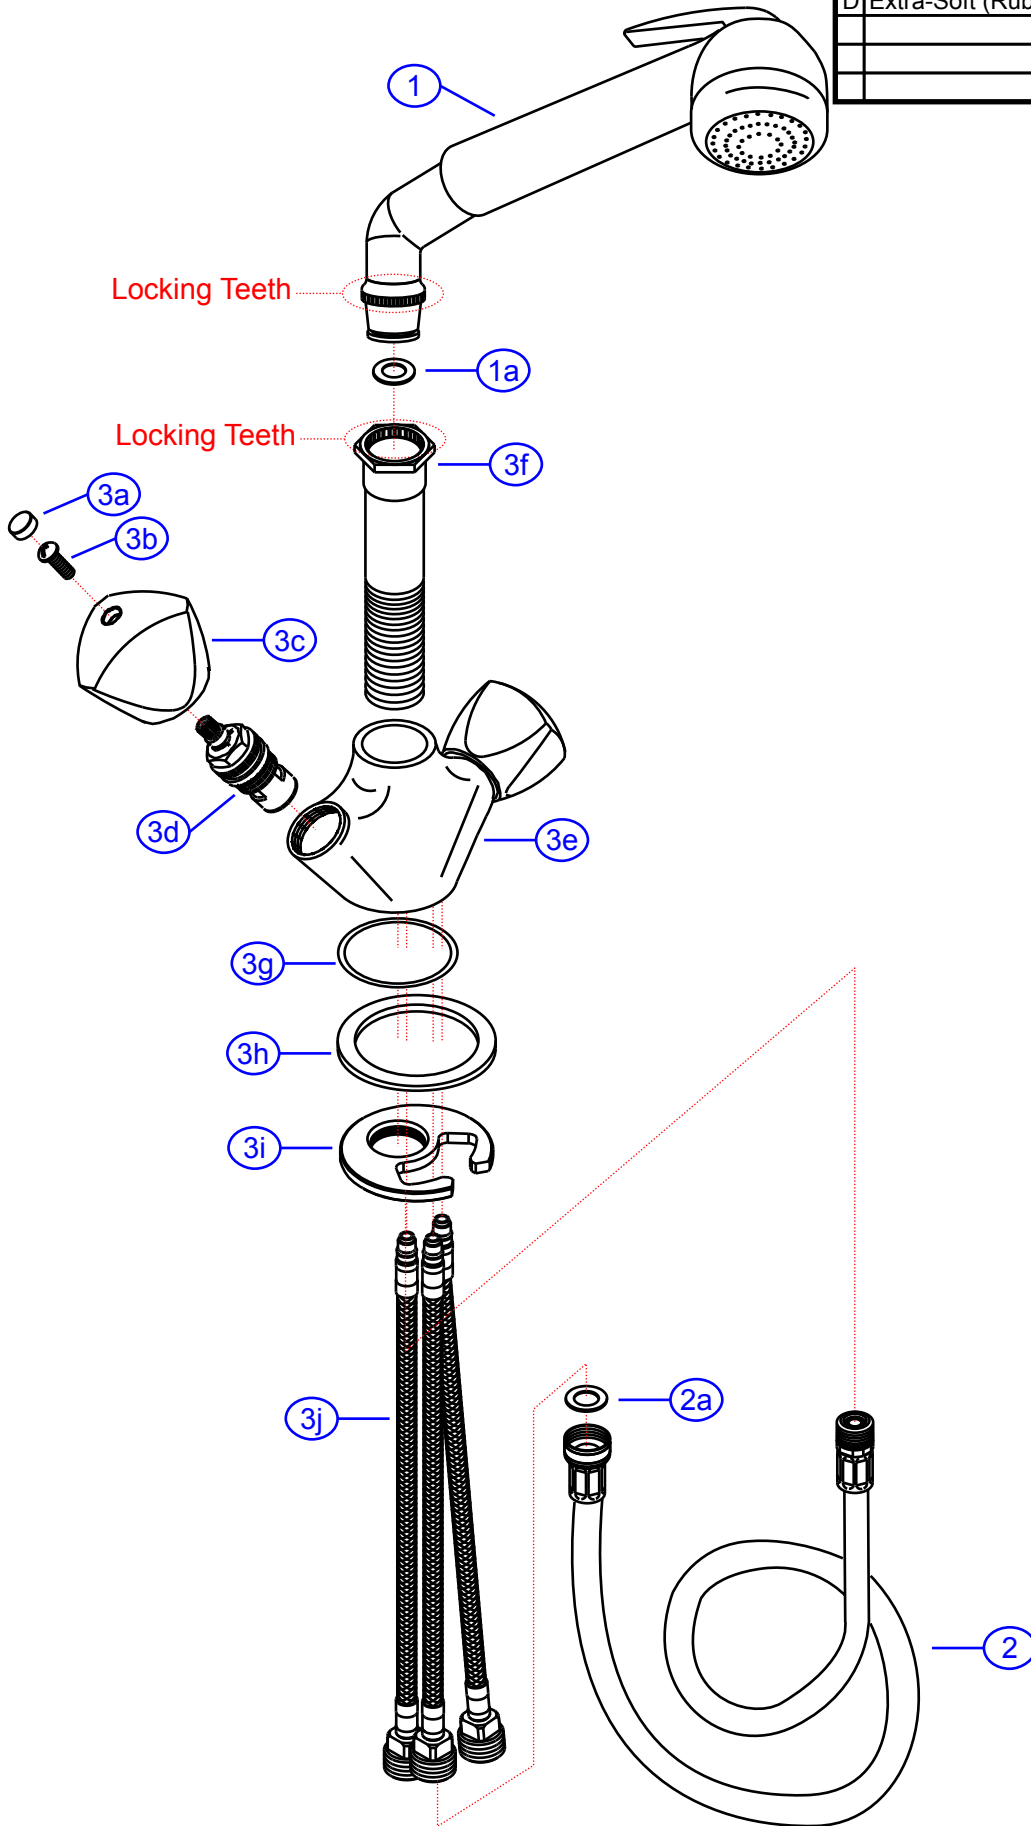

REV. CHANGE

A	Ambassador Branded
B	Change Copper Pipes To Hoses
C	Refreshed
D	Extra-Soft (Rubber Hose)

134-0215-xx

www.ambassadormarine.com
800.270.4262

© Ambassador Marine, Inc.

Ambassador
MARINE

Rev #	D	Package Style	OEM	Model #	134-0215-xx
ERP #			N/A	Series	Trinidad
Drawn By	SS	Approved/Modified	10/27/2025	Type	Head/Shower Combo Faucet

NOT DRAWN TO SCALE