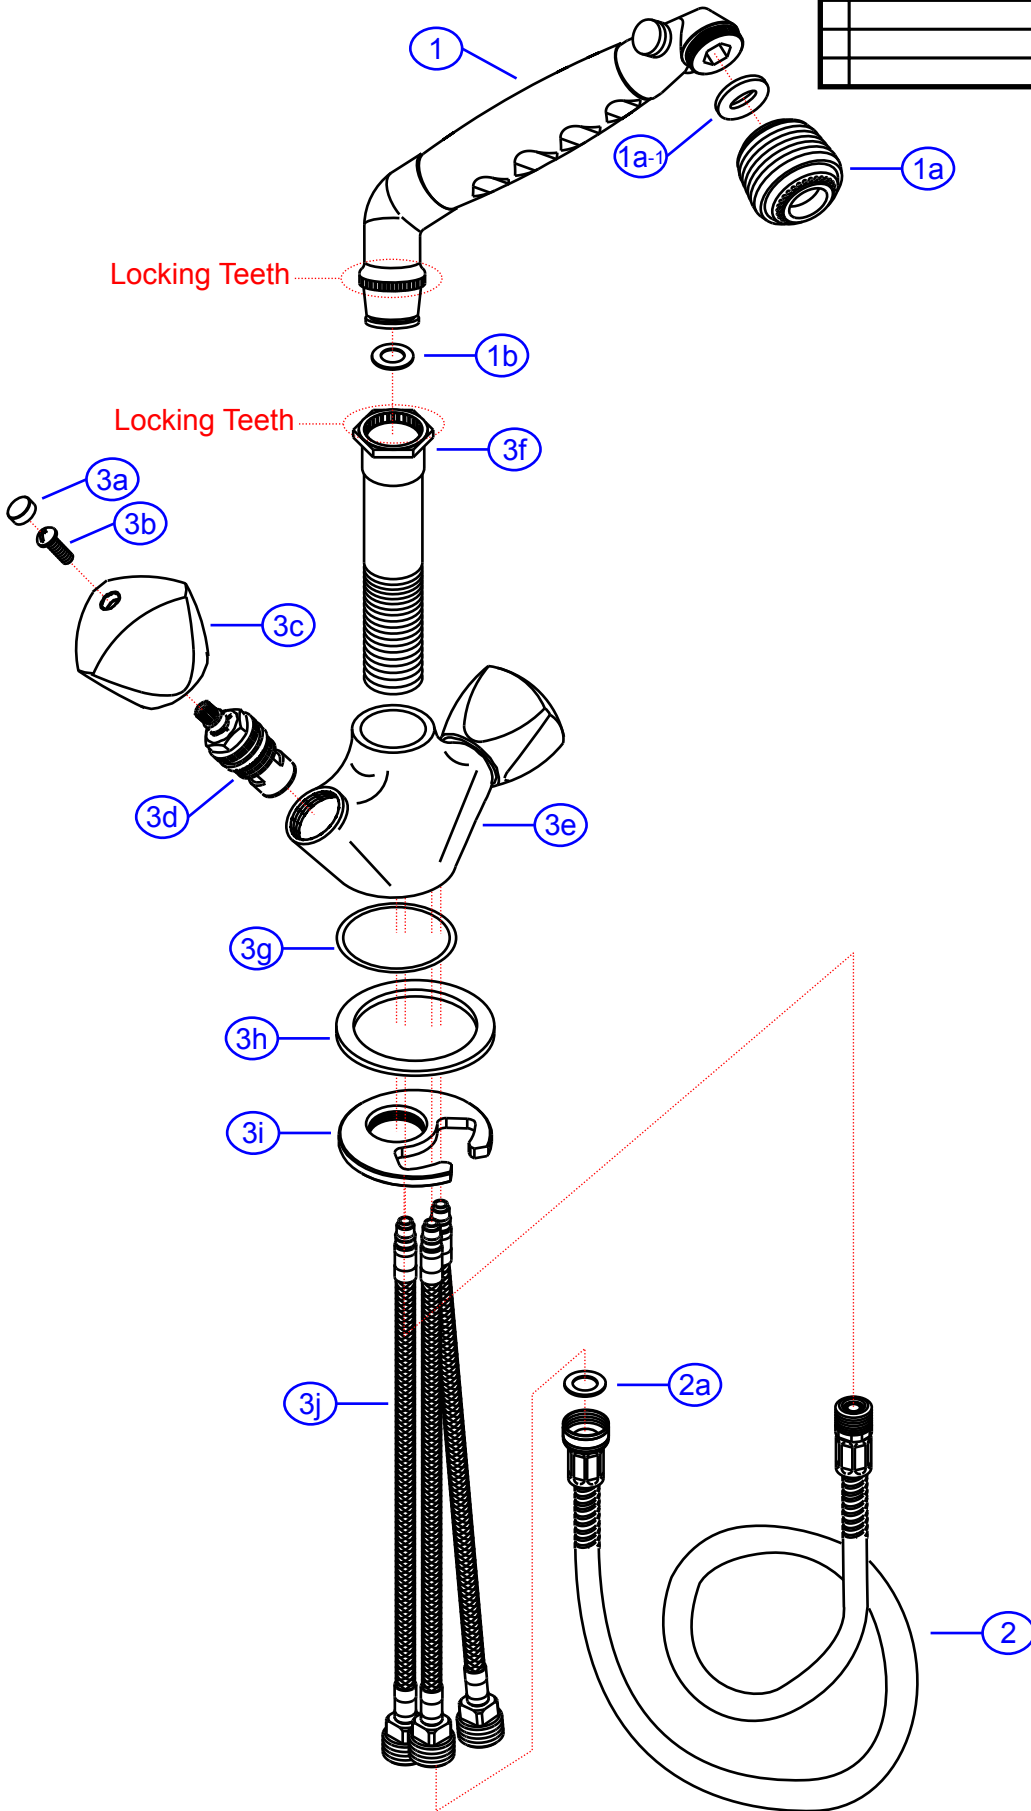

REV. CHANGE

A	SHURflo Branded
B	Ambassador Branded
C	Change Copper Pipes To Hoses
D	Refreshed

134-0224-xx

www.ambassadormarine.com  
800.270.4262

© Ambassador Marine, Inc.

**Ambassador**  
MARINE

Rev #	D	Package Style	OEM	Model #	134-0224-xx
ERP #			N/A	Series	Trinidad
Drawn By	SS	Approved/Modified	08/19/2019	Type	Head/Shower Combo Faucet

NOT DRAWN TO SCALE