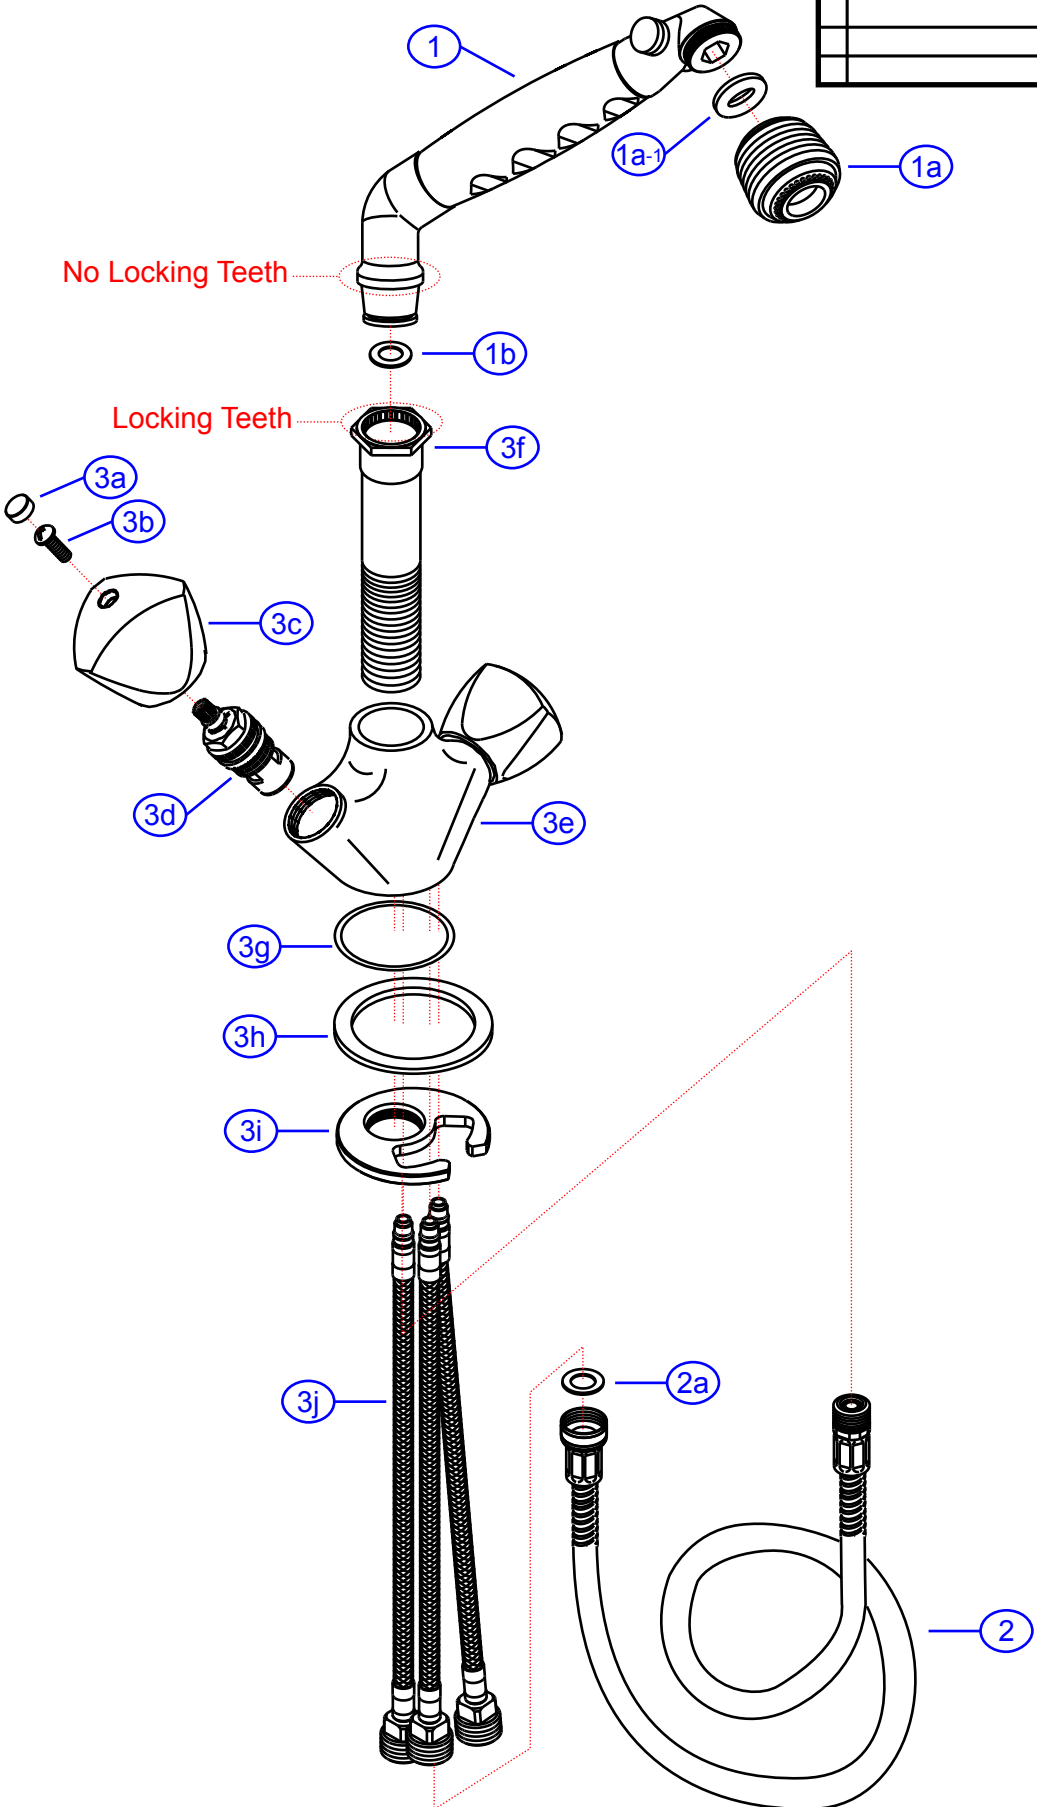

REV. CHANGE	
A	SHURflo Branded
B	Ambassador Branded
C	Change Copper Pipes To Hoses
D	Refreshed

134-0230-xx

www.ambassadormarine.com
800.270.4262

© Ambassador Marine, Inc.

Ambassador
MARINE

Rev #	D	Package Style	OEM	Model #	134-0230-xx
ERP #				Series	Trinidad
Drawn By	SS			Approved/Modified	12/09/2019
				Type	Head/Shower Combo Faucet

NOT DRAWN TO SCALE

134-0230-xx

Trinidad
 Head/Shower Combo Faucet
 Rev. D

(800) 270-4262

www.ambassadormarine.com

#	Description	Qty	Part #	Finish Code Suffix (i.e. EA-123456CP)					Material
				CA	CK	CW			
1	Classic Sprayer (no locking teeth) Assembly see "Individual Sprayer" for complete sprayer breakdown	1	138-0207- __	CA	CK	CW			-
1a	Aerator/Sprayer	1	L-SH2001	CW	CK	CW			-
1a-1	Washer	1	L-SH2002						NBR
1b	Washer	1	L-SH1023						NBR
2	6' Stainless Steel Hose Assembly	1	130-0017-__	SS	SS	SS			-
2a	Washer	1	L-024132						NBR
3	Trinidad- Head/Shower Combo Body Assembly	1	LA-JSDHC003	CP	CP	CP			-
3a	Red Cap	1	L-042009H						PE
	Blue Cap	1	L-042009C						PE
3b	Handle Screw	2	L-020185						SUS304
3c	Trinidad Handle	2	L-037110	CP	CP	CP			ZnA14
3d	Ceramic Disk Cartridge (Hot)	1	L-531094NH						-
	Ceramic Disk Cartridge (Cold)	1	L-531094NC						-
3e	Body	1	L-106806N*	CP	CP	CP			HBi60
3f	Mounting Shaft (with locking teeth)	1	L-305076	CP	CP	CP			HPb59
3g	O-Ring	1	L-027406						NBR
3h	Washer	1	L-024456						NBR
3i	Mounting Nut	1	L-024441						HPb59
3j	Connector Hose (Red)	1	L-300232NH						-
	Connector Hose (Gray)	1	L-300232N						-
	Connector Hose (Blue)	1	L-300232NC						-

* - Part is not available individually. "Assembled" item is required.