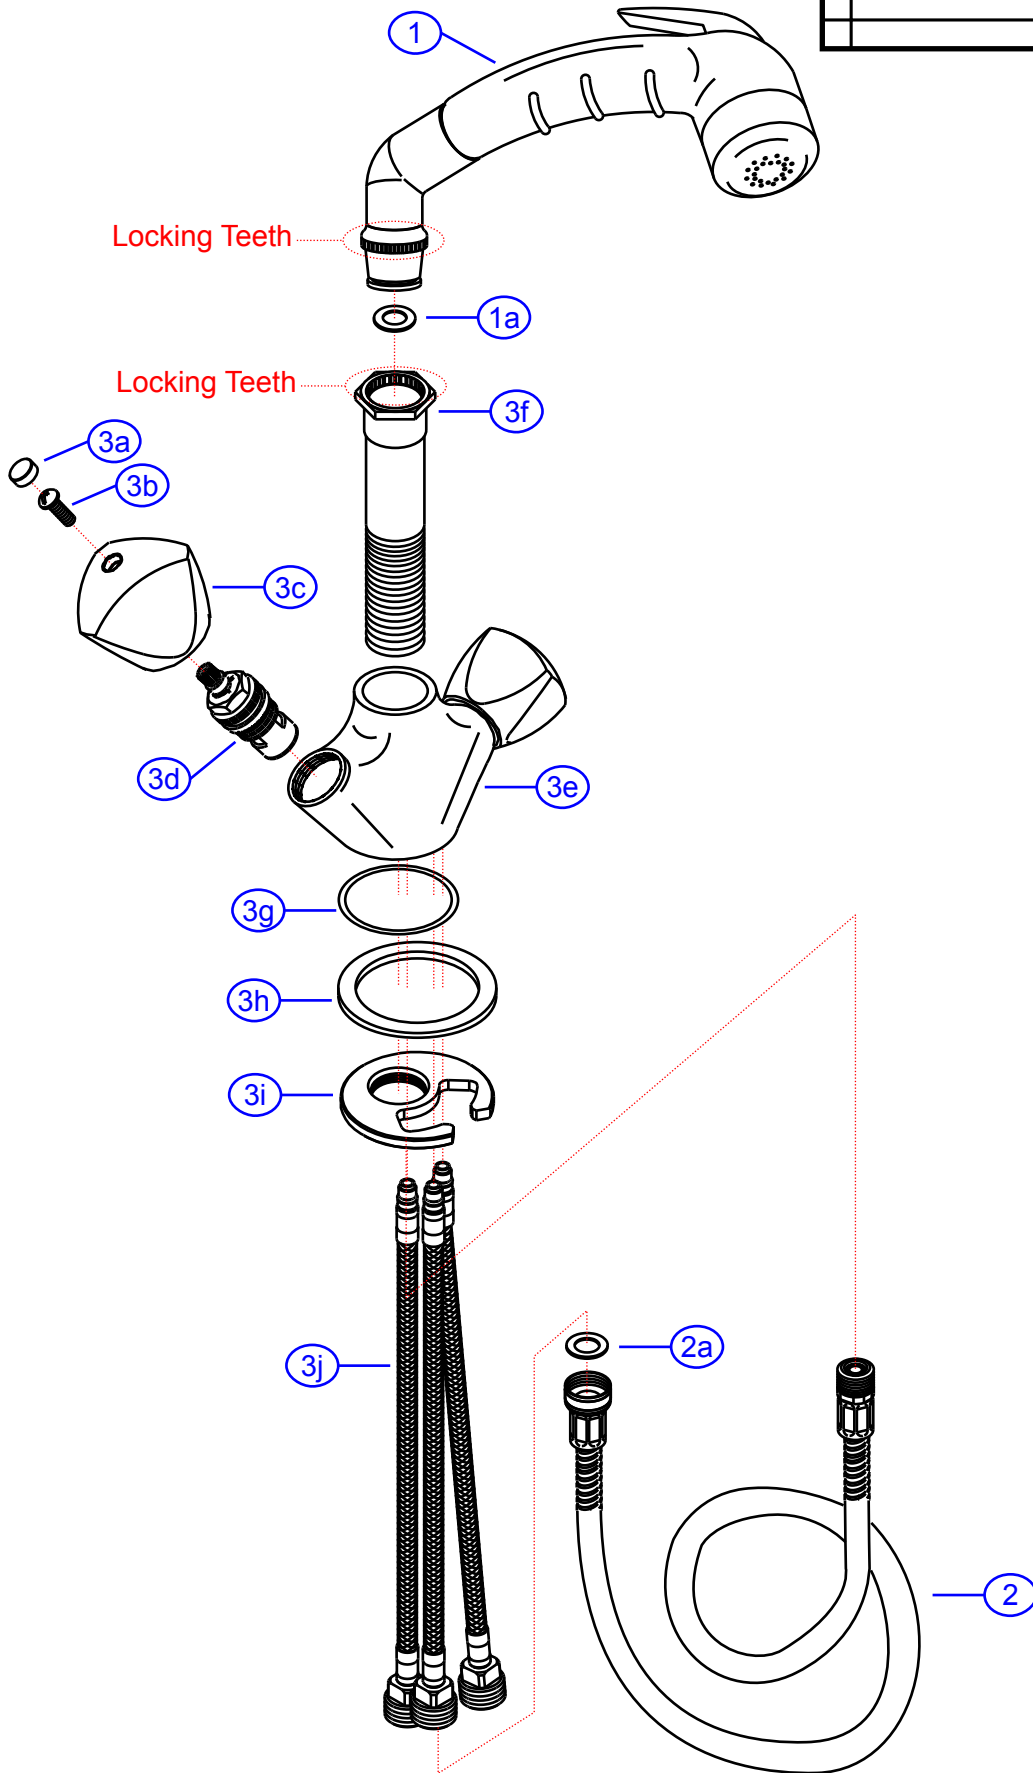

REV. CHANGE

A	Ambassador Branded
B	Change Copper Pipes To Hoses
C	Refreshed

134-0265-xx

www.ambassadormarine.com
800.270.4262

© Ambassador Marine, Inc.

Ambassador
MARINE

Rev #	C	Package Style	OEM	Model #	134-0265-xx
ERP #				Series	Trinidad
Drawn By	SS		N/A	Type	Head/Shower Combo Faucet
			Approved/Modified		12/09/2019

NOT DRAWN TO SCALE

134-0265-xx

Trinidad
 Head/Shower Combo Faucet
 Rev. C

(800) 270-4262
 www.ambassadormarine.com

#	Description	Qty	Part #	Finish Code Suffix (i.e. EA-123456CP)				Material
				CA	CK	CP	CW	
1	Small Sprayer (with locking teeth) Assembly see "Individual Sprayer" for complete sprayer breakdown	1	138-0005-__	AW	KP	CP	WH	-
1a	Washer	1	L-SH1023					NBR
2	6' Stainless Steel Hose Assembly	1	130-0017-__	SS	SS	SS	SS	-
2a	Washer	1	L-024132					NBR
3	Trinidad- Head/Shower Combo Body Assembly	1	LA-JSDHC003	CP	CP	CP	CP	-
3a	Red Cap	1	L-042009H					PE
	Blue Cap	1	L-042009C					PE
3b	Handle Screw	2	L-020185					SUS304
3c	Trinidad Handle	2	L-037110	CP	CP	CP	CP	ZnA14
3d	Ceramic Disk Cartridge (Hot)	1	L-531094NH					-
	Ceramic Disk Cartridge (Cold)	1	L-531094NC					-
3e	Body	1	L-106806N*	CP	CP	CP	CP	HBi60
3f	Mounting Shaft (with locking teeth)	1	L-305076	CP	CP	CP	CP	HPb59
3g	O-Ring	1	L-027406					NBR
3h	Washer	1	L-024456					NBR
3i	Mounting Nut	1	L-024441					HPb59
3j	Connector Hose (Red)	1	L-300232NH					-
	Connector Hose (Gray)	1	L-300232N					-
	Connector Hose (Blue)	1	L-300232NC					-

* - Part is not available individually. "Assembled" item is required.

All sub-components included within assembly (i.e. "1" includes "1a", "1b", "1c", etc.)

Revised: 10/29/2020