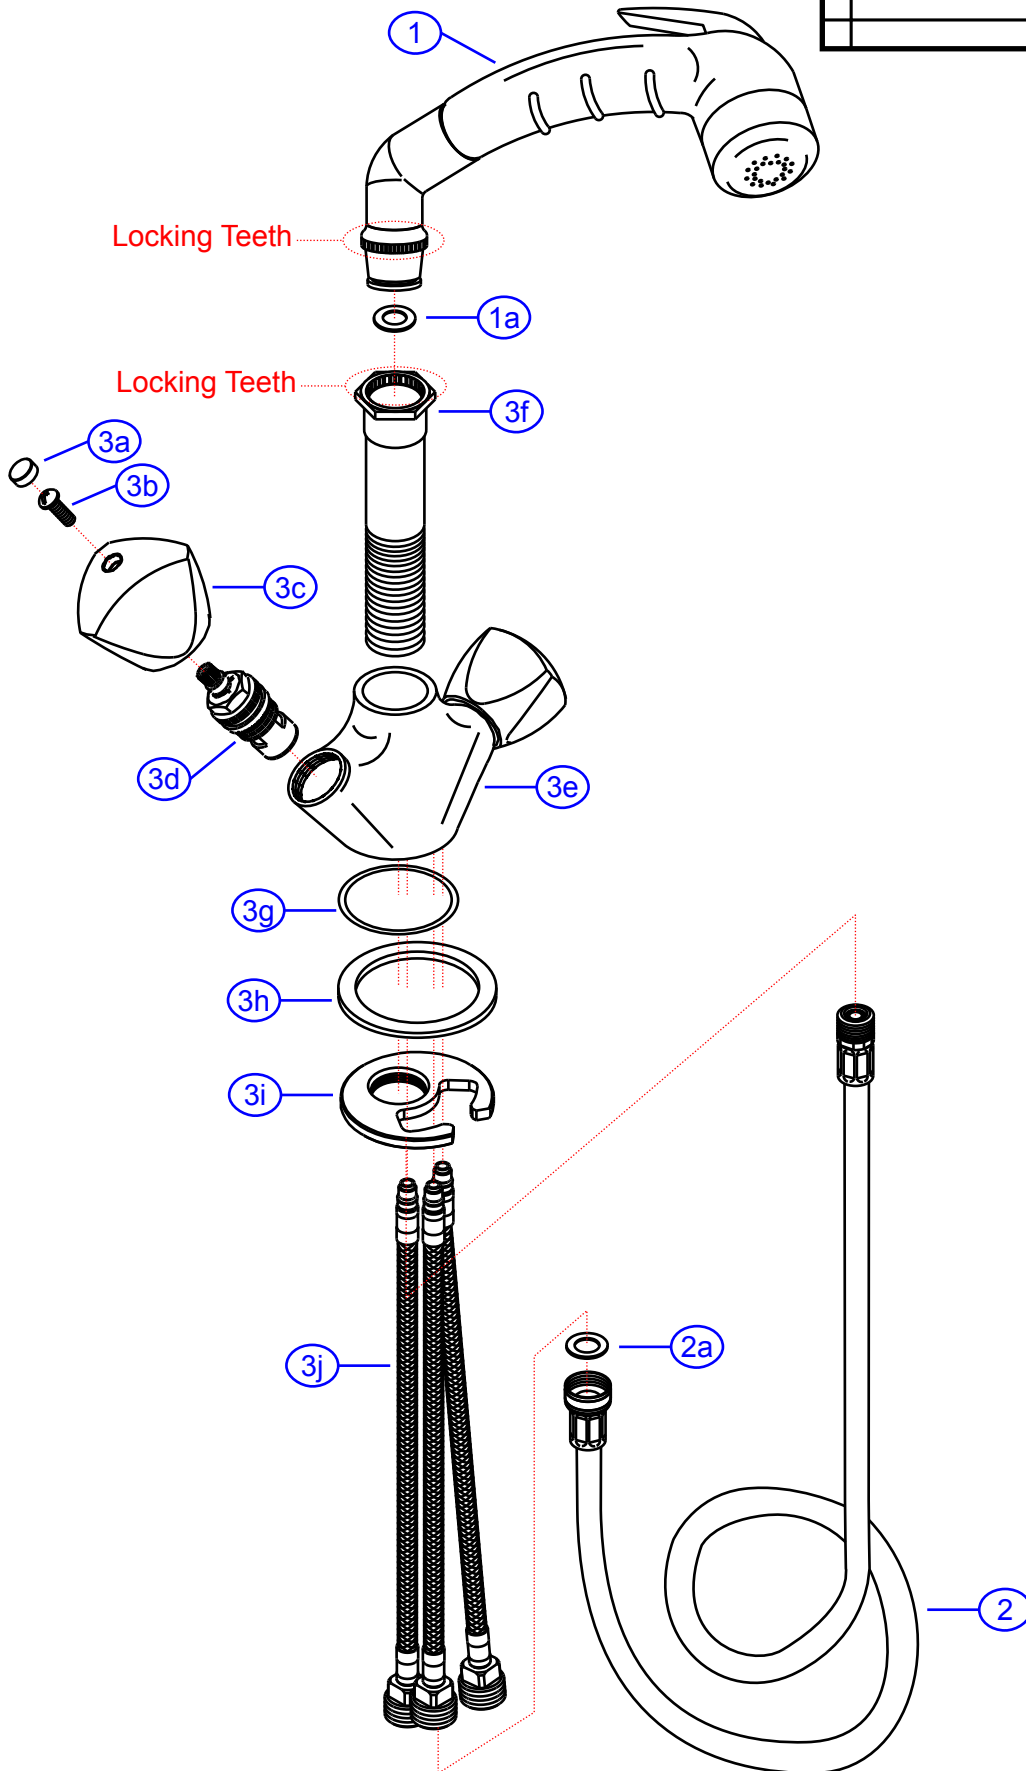

REV. CHANGE

A	Ambassador Branded
B	Change Copper Pipes To Hoses
C	Refreshed

134-0266-xx

www.ambassadormarine.com  
800.270.4262

© Ambassador Marine, Inc.

**Ambassador**  
MARINE

Rev #	C	Package Style	OEM	Model #	134-0266-xx
ERP #				Series	Trinidad
Drawn By	SS		N/A	Type	Head/Shower Combo Faucet
			Approved/Modified		12/09/2019

NOT DRAWN TO SCALE