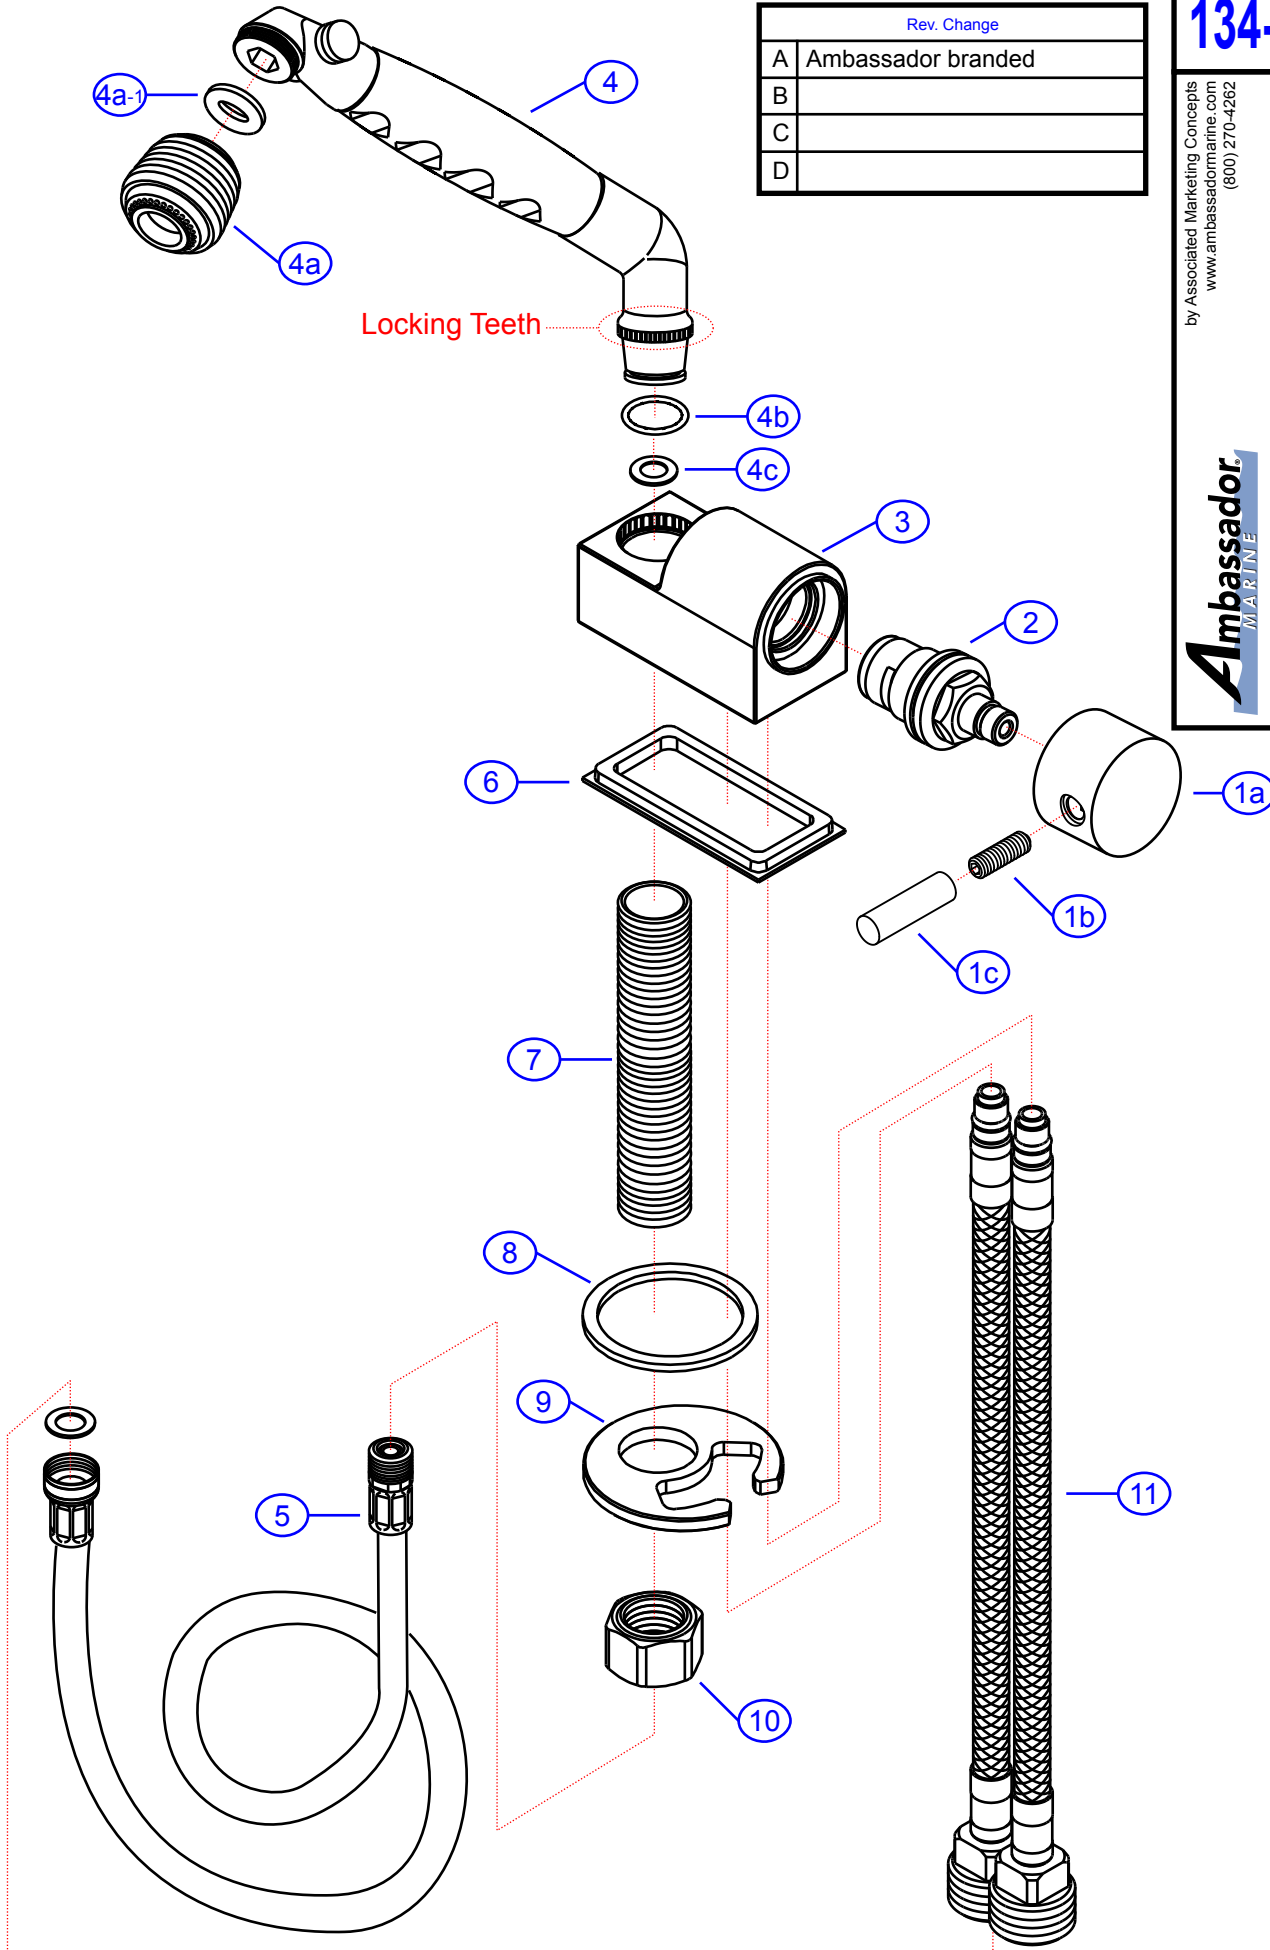

134-1712-xx

by Associated Marketing Concepts
www.ambassadormarine.com
(800) 270-4262

Ambassador
MARINE

Rev #	A	Package Style	OEM	Model #	134-1712-xx
Vendor #	FP4A0121xx-ASJ6			Series	Aidack
Drawn By	SS	Approved/Modified	08/11/16	Type	Pull-Out Deck Tap (Cold Only)

Rev. Change	
A	Ambassador branded
B	
C	
D	

NOT DRAWN TO SCALE