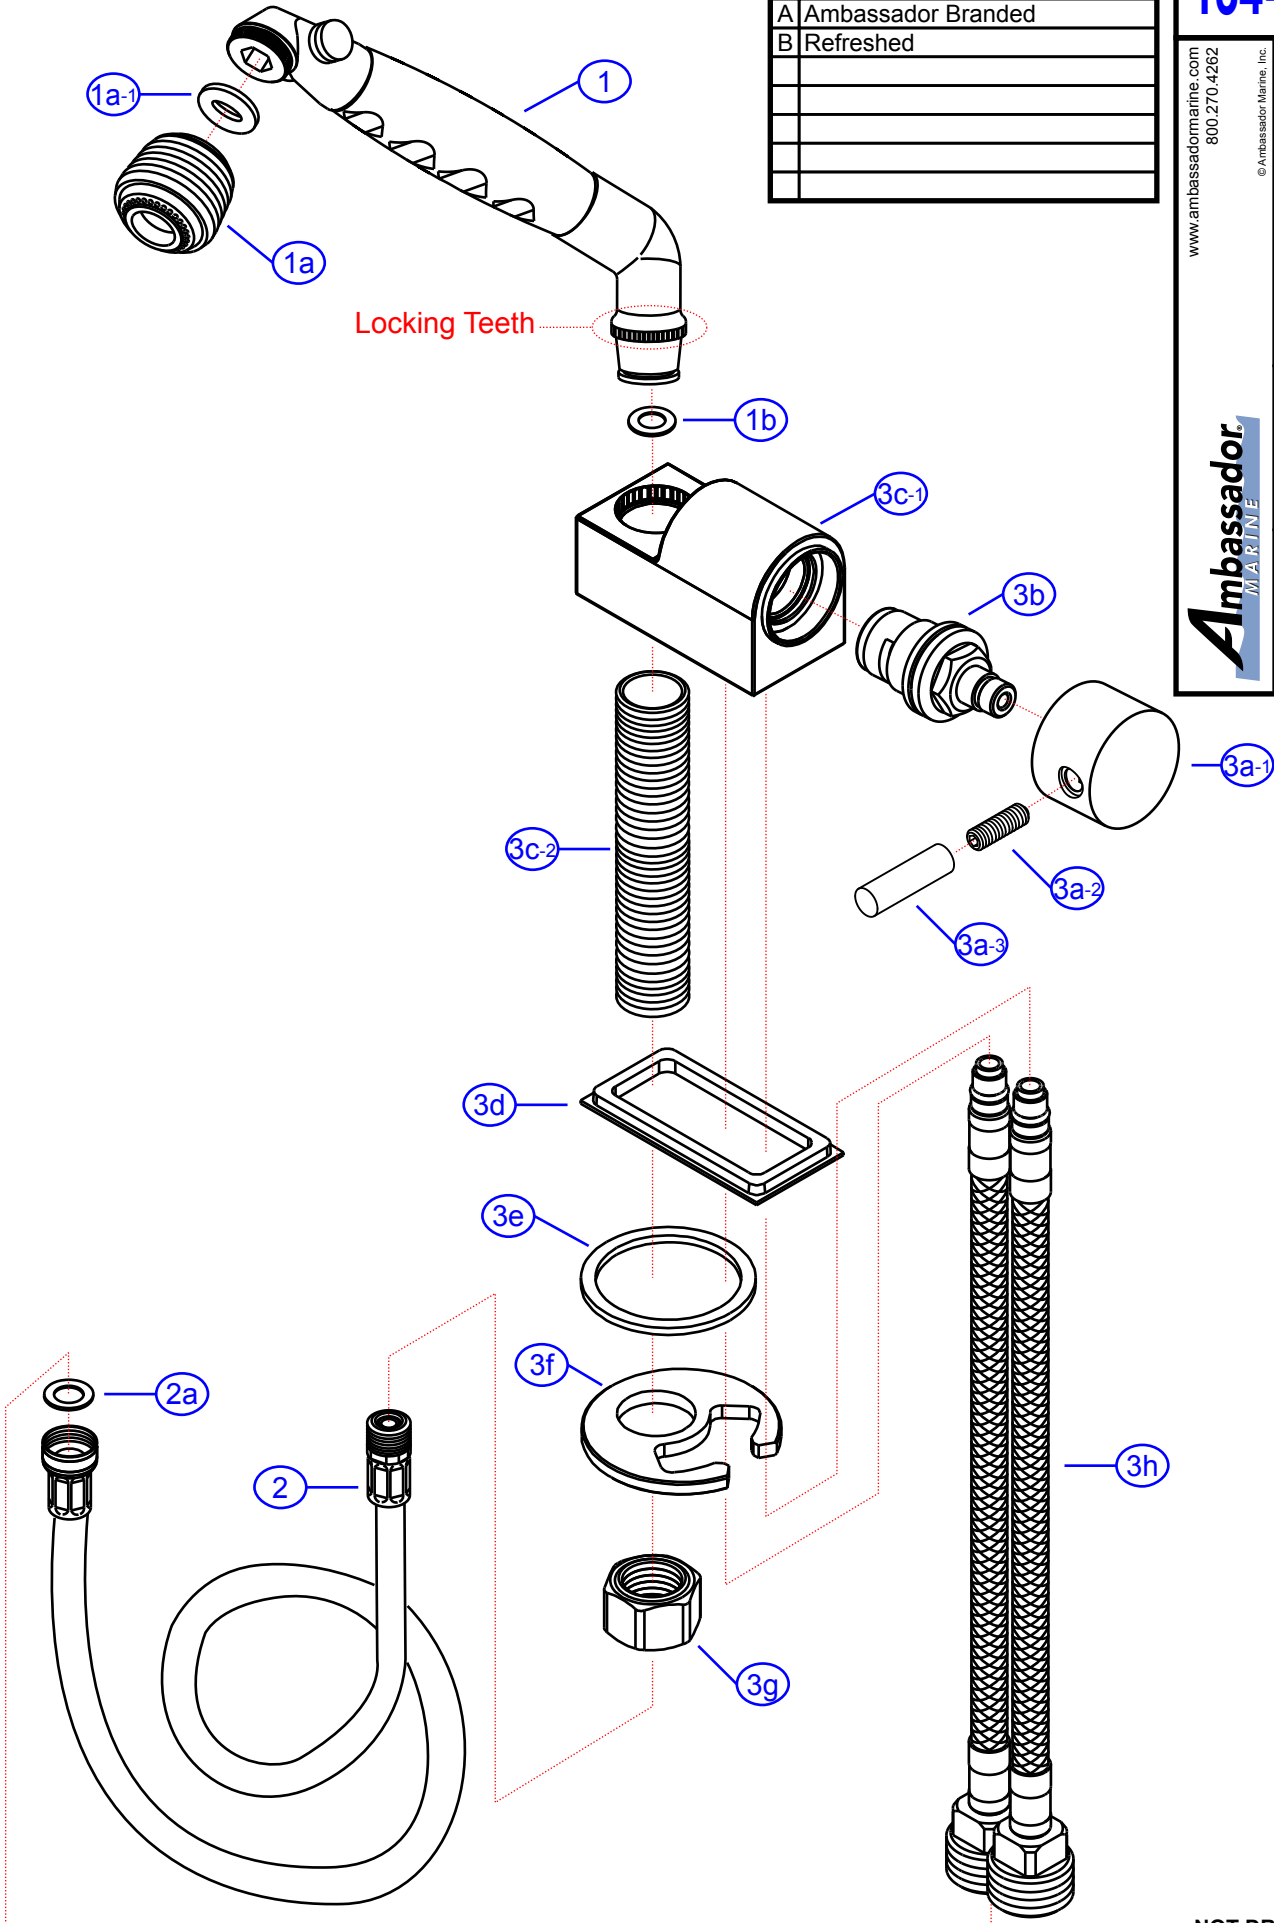

REV. CHANGE	
A	Ambassador Branded
B	Refreshed

134-1712-xx

www.ambassadormarine.com
800.270.4262

© Ambassador Marine, Inc.

Ambassador
MARINE

Rev #	B	Package Style	OEM	Model #	134-1712-xx
ERP #			N/A	Series	Aidack
Drawn By	SS	Approved/Modified	07/08/2021	Type	Pull-Out Deck Tap (Cold Only)

NOT DRAWN TO SCALE

134-1712-xx

Aidack
 Pull-Out Deck Tap (Cold Only)
 Rev. B

(800) 270-4262

www.ambassadormarine.com

#	Description	Qty	Part #	Finish Code Suffix				Material
				(i.e. EA-123456CP)				
				CA	CK	CW		
1	Classic Sprayer (with locking teeth) Assembly see "Individual Sprayer" for complete sprayer breakdown	1	138-0205- __	CA	CK	CW		-
1a	Aerator/Sprayer	1	L-SH2001	CW	CK	CW		-
1a-1	Washer	1	L-SH2002					NBR
1b	Washer	1	L-SH1023					NBR
2	6' Rubber Hose Assembly	1	130-0017- __	WH	KP	WH		-
2a	Washer	1	L-024132					NBR
3	Aidack- Pull-Out Deck Tap Body Assembly	1	LA-JS1A0624	CP	CP	CP		-
3a	Aidack- Handle Assembly	1	LA-038659	CP	CP	CP		-
3a-1	Aidack- Handle Canopy	1	L-038614*	CP	CP	CP		ZnA14
3a-2	Set Screw	1	L-020423					SUS304
3a-3	Aidack- Handle Tip	1	L-034131	CP	CP	CP		ZnA14
3b	Ceramic Disk Cartridge	1	L-531093C					-
3c	Body Assembly	1	LA-103330	CP	CP	CP		-
3c-1	Body	1	L-107138N*	CP	CP	CP		HBI60
3c-2	Mounting Shaft	1	L-071106	CP	CP	CP		HPb59
3d	Gasket	1	L-024479					NBR
3e	Washer	1	L-024456					NBR
3f	Horseshoe Washer (Metal)	1	L-024478					HPb59
3g	Mounting Nut	1	L-058676					HPb59
3h	Connector Hose (Gray)	1	L-300232N					-
	Connector Hose (Blue)	1	L-300232NC					-

* - Part is not available individually. "Assembled" item is required.

All sub-components included within assembly (i.e. "1" includes "1a", "1b", "1c", etc.)

Revised: 7/9/2021