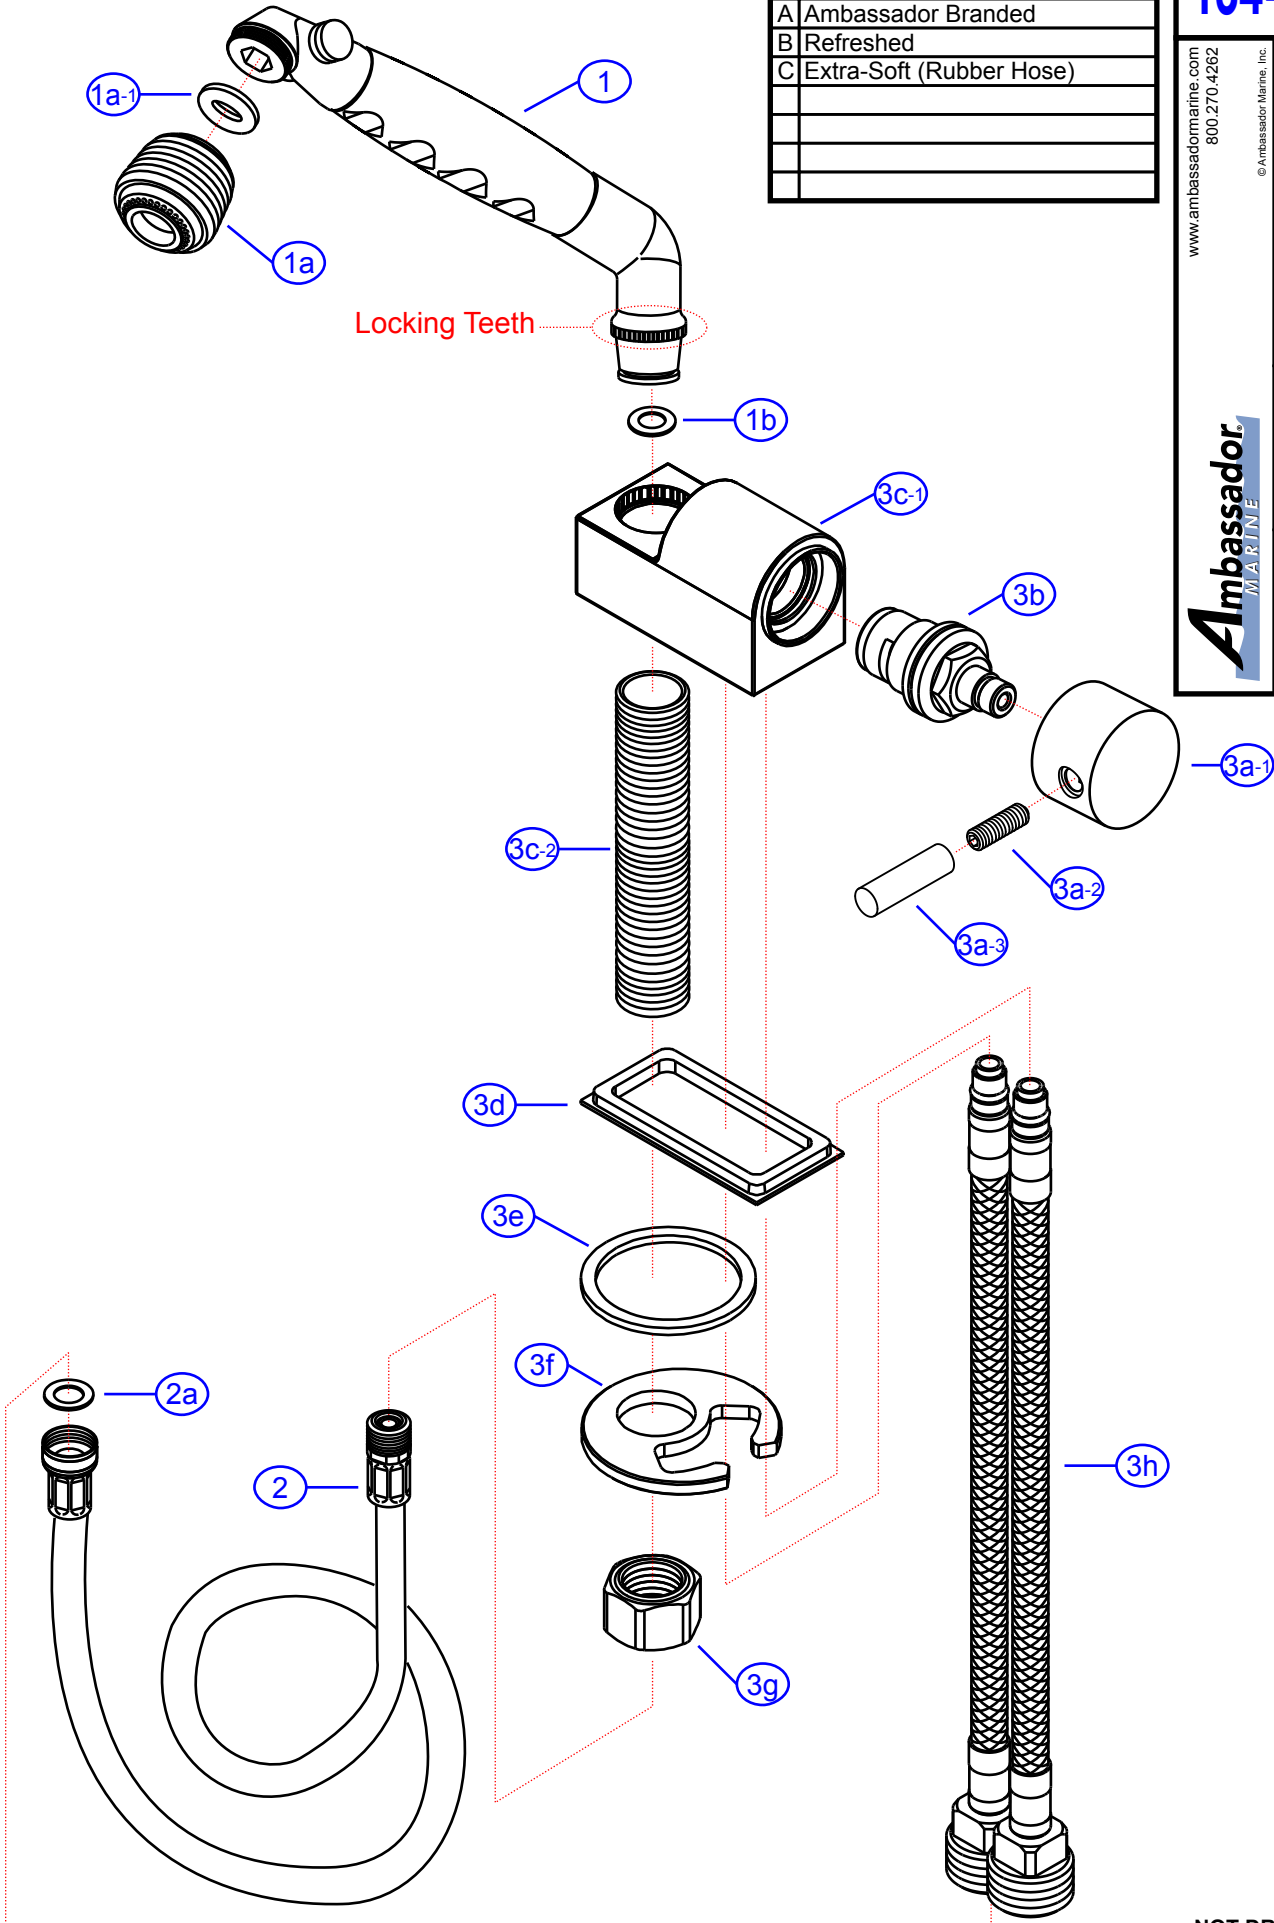

REV. CHANGE

A	Ambassador Branded
B	Refreshed
C	Extra-Soft (Rubber Hose)

134-1712-xx

www.ambassadormarine.com
800.270.4262

© Ambassador Marine, Inc.

Ambassador
MARINE

Rev #	C	Package Style	OEM	Model #	134-1712-xx
ERP #			N/A	Series	Aidack
Drawn By	SS	Approved/Modified	10/27/2025	Type	Pull-Out Deck Tap (Cold Only)

NOT DRAWN TO SCALE