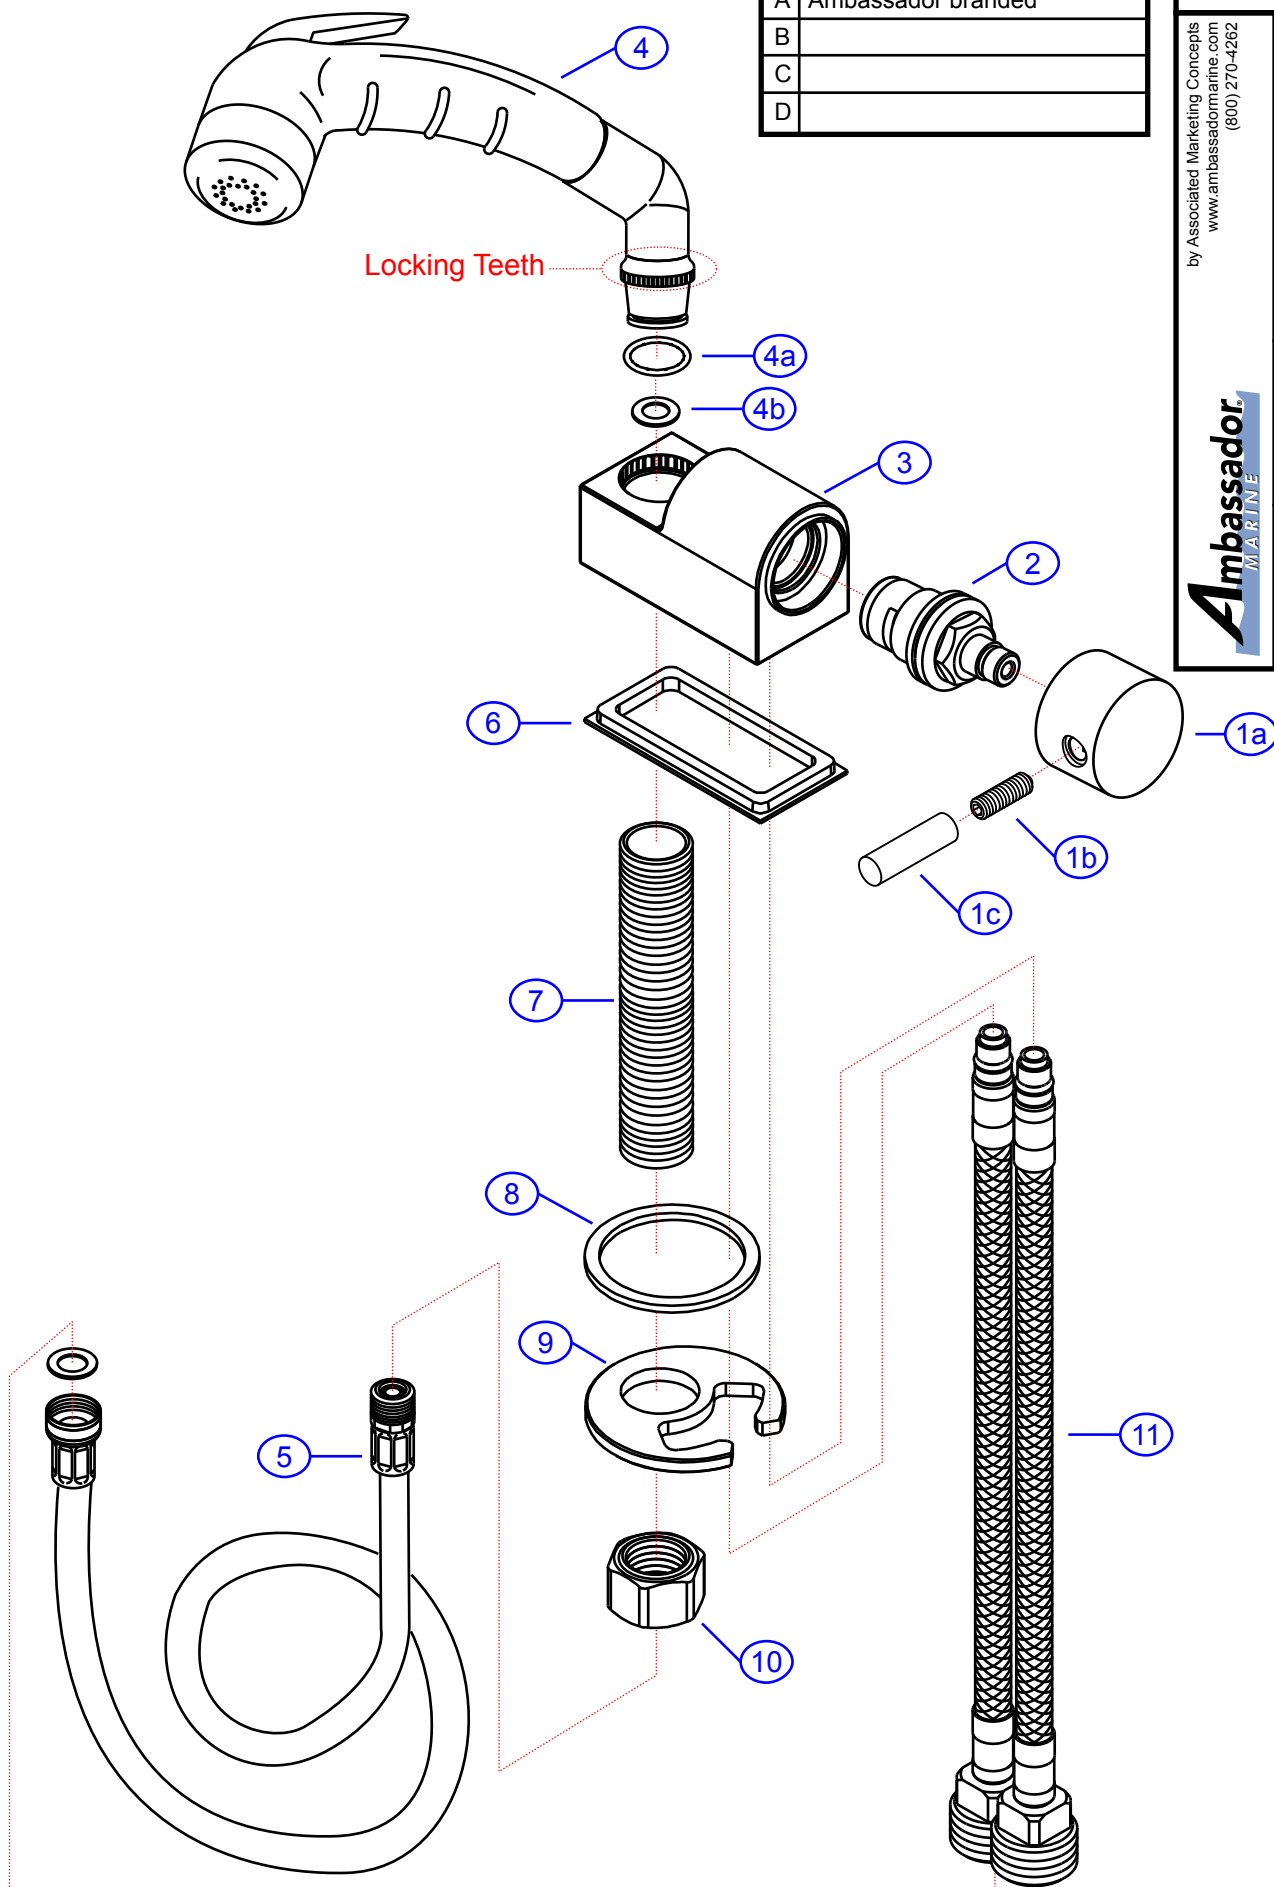

Rev. Change

A	Ambassador branded
B	
C	
D	

134-1720-xx

by Associated Marketing Concepts
www.ambassadormarine.com
(800) 270-4262

Ambassador

MARINE

Rev #	A	Package Style	OEM	Model #	134-1720-xx
Vendor #		Vendor #	N/A	Series	Aidack
Drawn By	SS	Approved/Modified	09/27/16	Type	Pull-Out Deck Tap (Cold Only)

NOT DRAWN TO SCALE