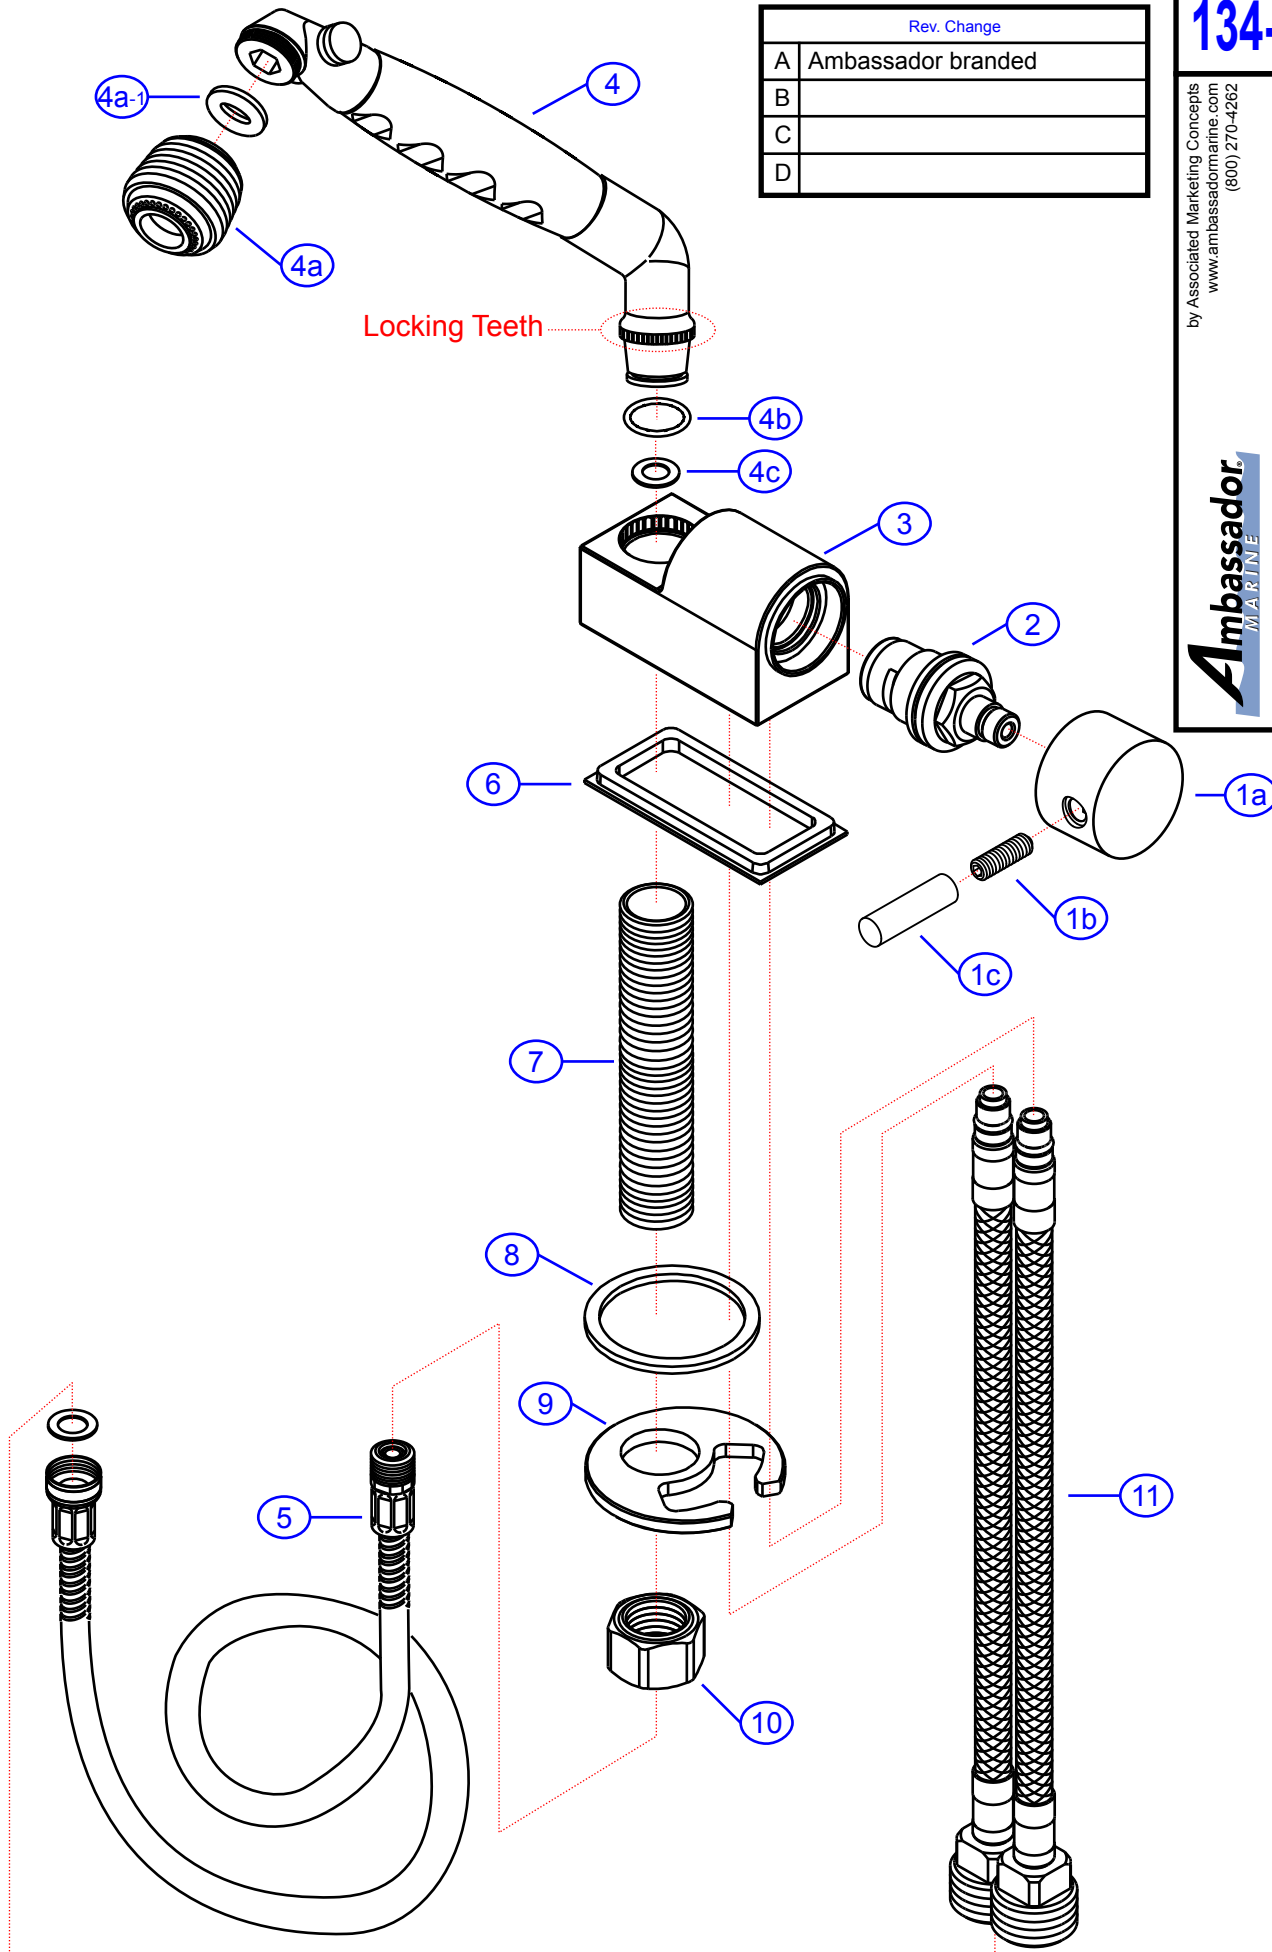

# 134-1734-xx

by Associated Marketing Concepts  
www.ambassadormarine.com  
(800) 270-4262

**Ambassador**  
MARINE

Rev #	A	Package Style	OEM	Model #	134-1734-xx
Vendor #		Vendor #	N/A	Series	Aidack
Drawn By	SS	Approved/Modified	09/27/16	Type	Pull-Out Deck Tap (Cold Only)

Rev. Change	
A	Ambassador branded
B	
C	
D	

NOT DRAWN TO SCALE