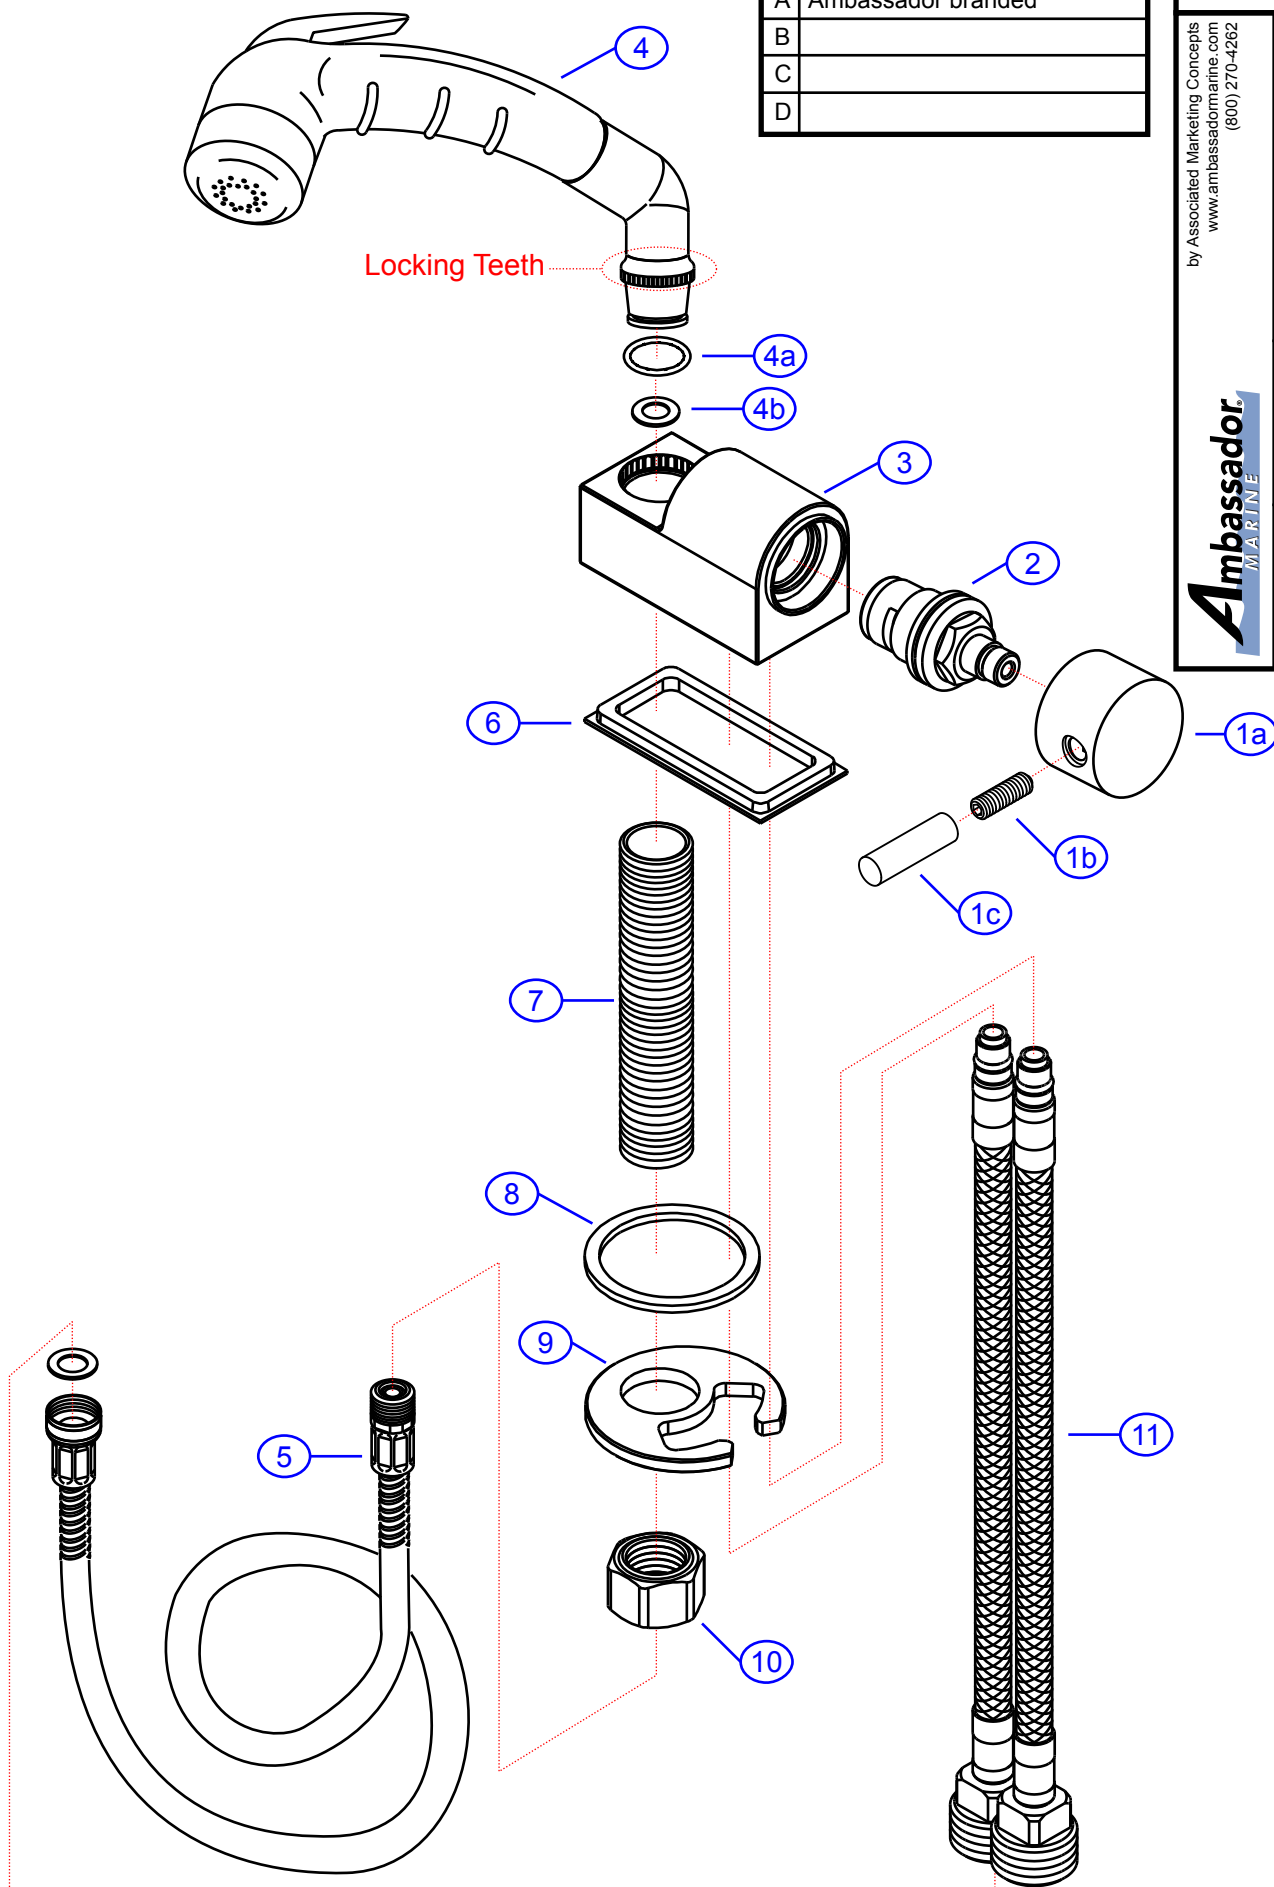

Rev. Change

A	Ambassador branded
B	
C	
D	

134-1736-xx

by Associated Marketing Concepts
www.ambassadormarine.com
(800) 270-4262

Ambassador MARINE

Rev #	A	Package Style	OEM	Model #	134-1736-xx
Vendor #		Vendor #	N/A	Series	Aidack
Drawn By	SS	Approved/Modified	09/27/16	Type	Pull-Out Deck Tap (Cold Only)

NOT DRAWN TO SCALE