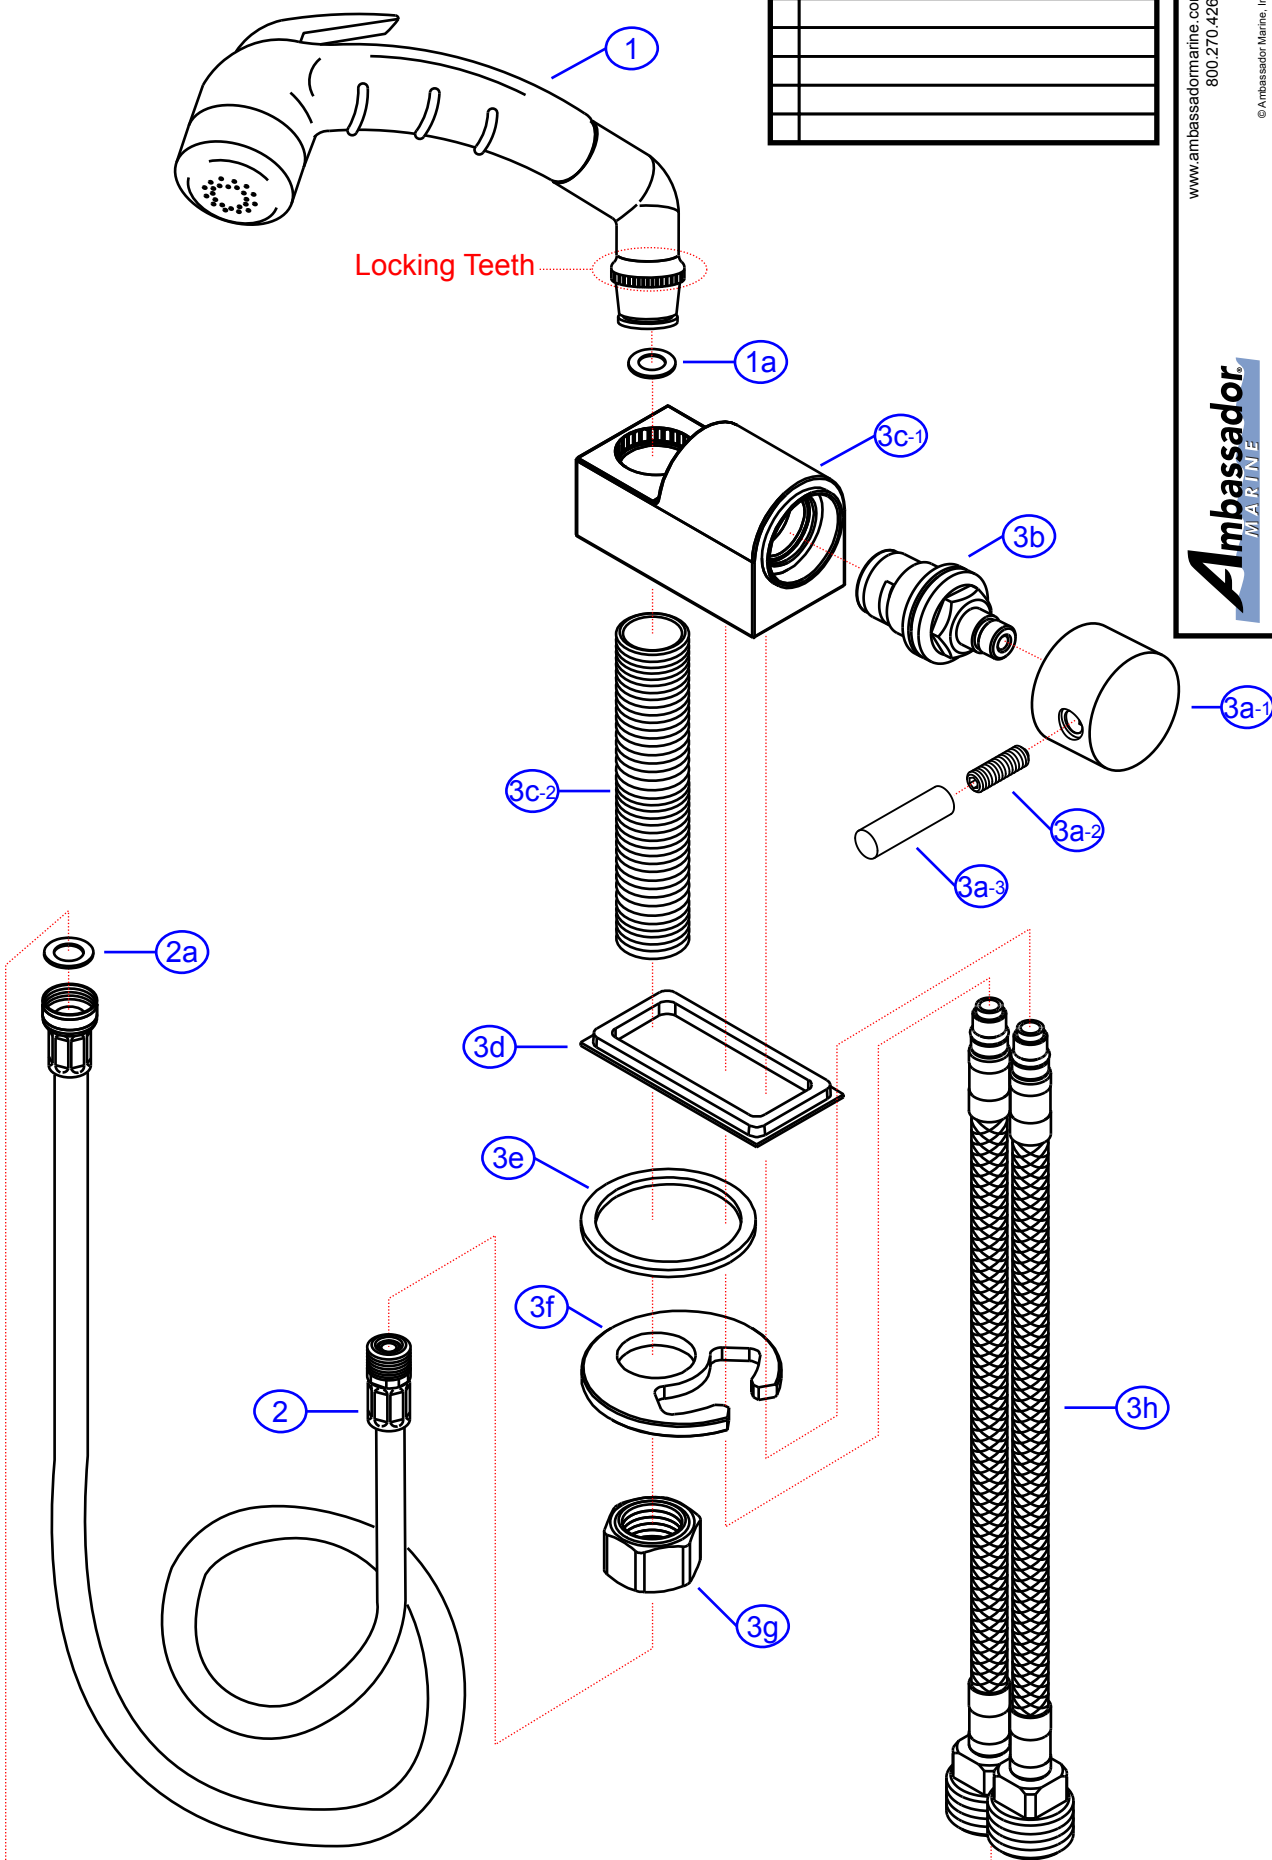

REV. CHANGE

A	Ambassador Branded
B	Refreshed

134-1748-xx

www.ambassadormarine.com  
800.270.4262

© Ambassador Marine, Inc.

**Ambassador**  
MARINE

Rev #	B	Package Style	OEM	Model #	134-1748-xx
ERP #			N/A	Series	Aidack
Drawn By	SS	Approved/Modified	07/09/2021	Type	Pull-Out Deck Tap (Cold Only)

NOT DRAWN TO SCALE