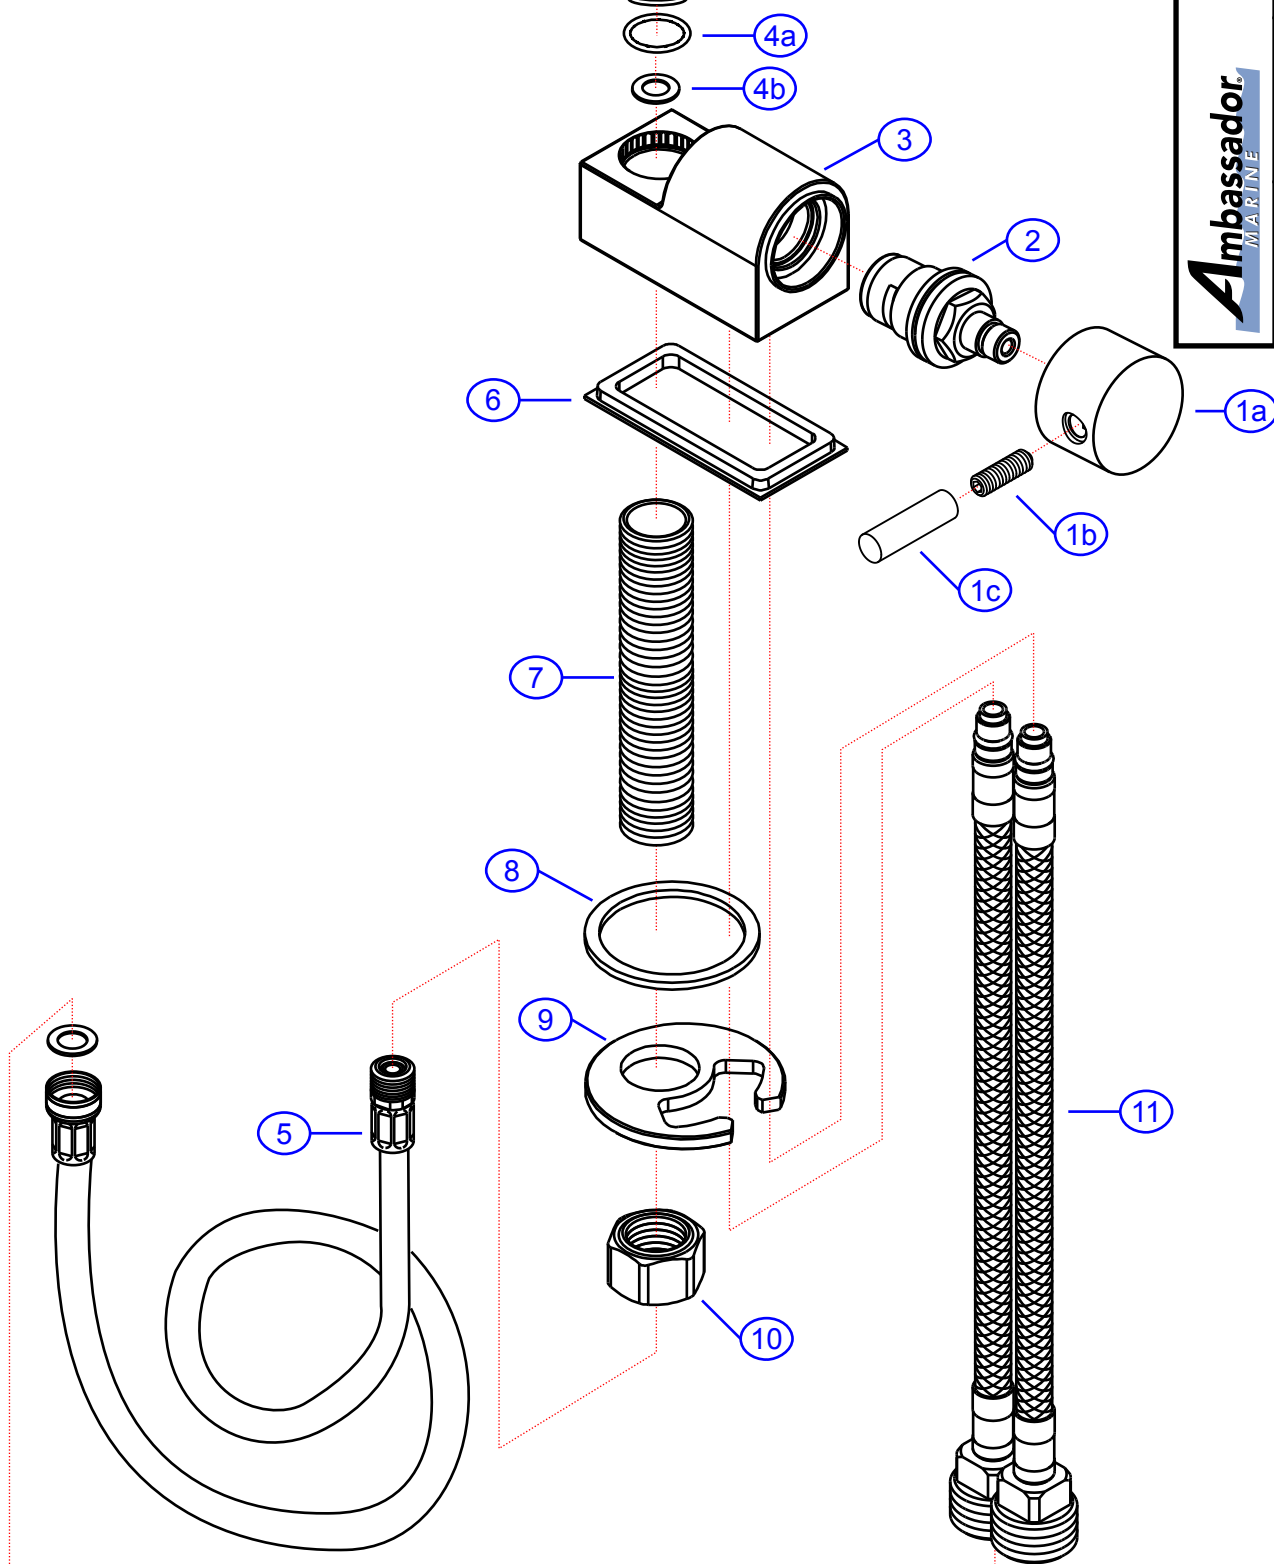

Rev. Change	
A	Ambassador branded
B	
C	
D	

134-1759-xx

by Associated Marketing Concepts
 www.ambassadormarine.com
 (800) 270-4262

Ambassador
 MARINE

Rev #	A	Package Style	OEM	Model #	134-1759-xx
Vendor #		Vendor #	N/A	Series	Aidack
Drawn By	SS	Approved/Modified	09/27/16	Type	Pull-Out Deck Tap (Cold Only)

Locking Teeth

NOT DRAWN TO SCALE