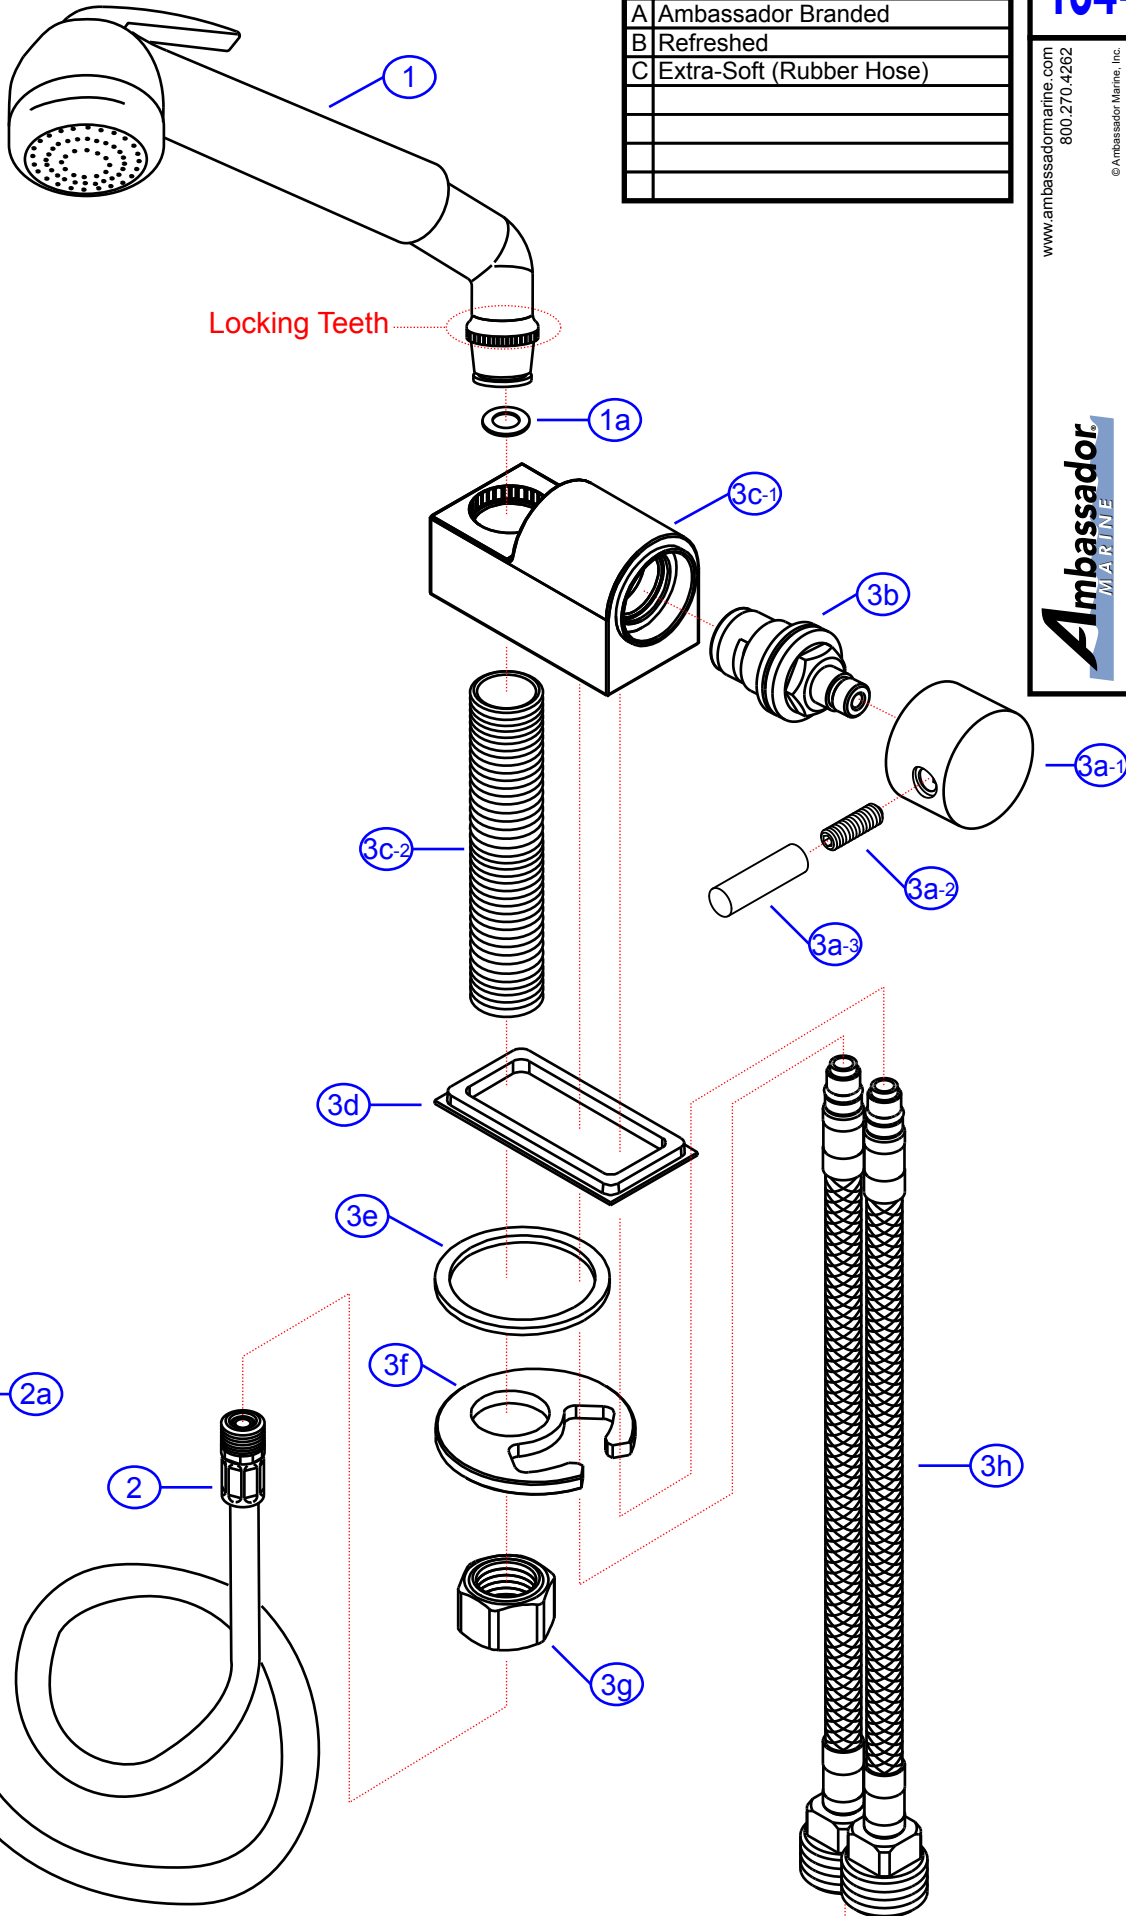

REV. CHANGE

A	Ambassador Branded
B	Refreshed
C	Extra-Soft (Rubber Hose)

134-1759-xx

www.ambassadormarine.com  
800.270.4262

© Ambassador Marine, Inc.

**Ambassador**  
MARINE

Rev #	C	Package Style	OEM	Model #	134-1759-xx
ERP #				Series	Aidack
Drawn By	SS		N/A	Type	Pull-Out Deck Tap (Cold Only)
				Approved/Modified	10/27/2025

Locking Teeth

NOT DRAWN TO SCALE