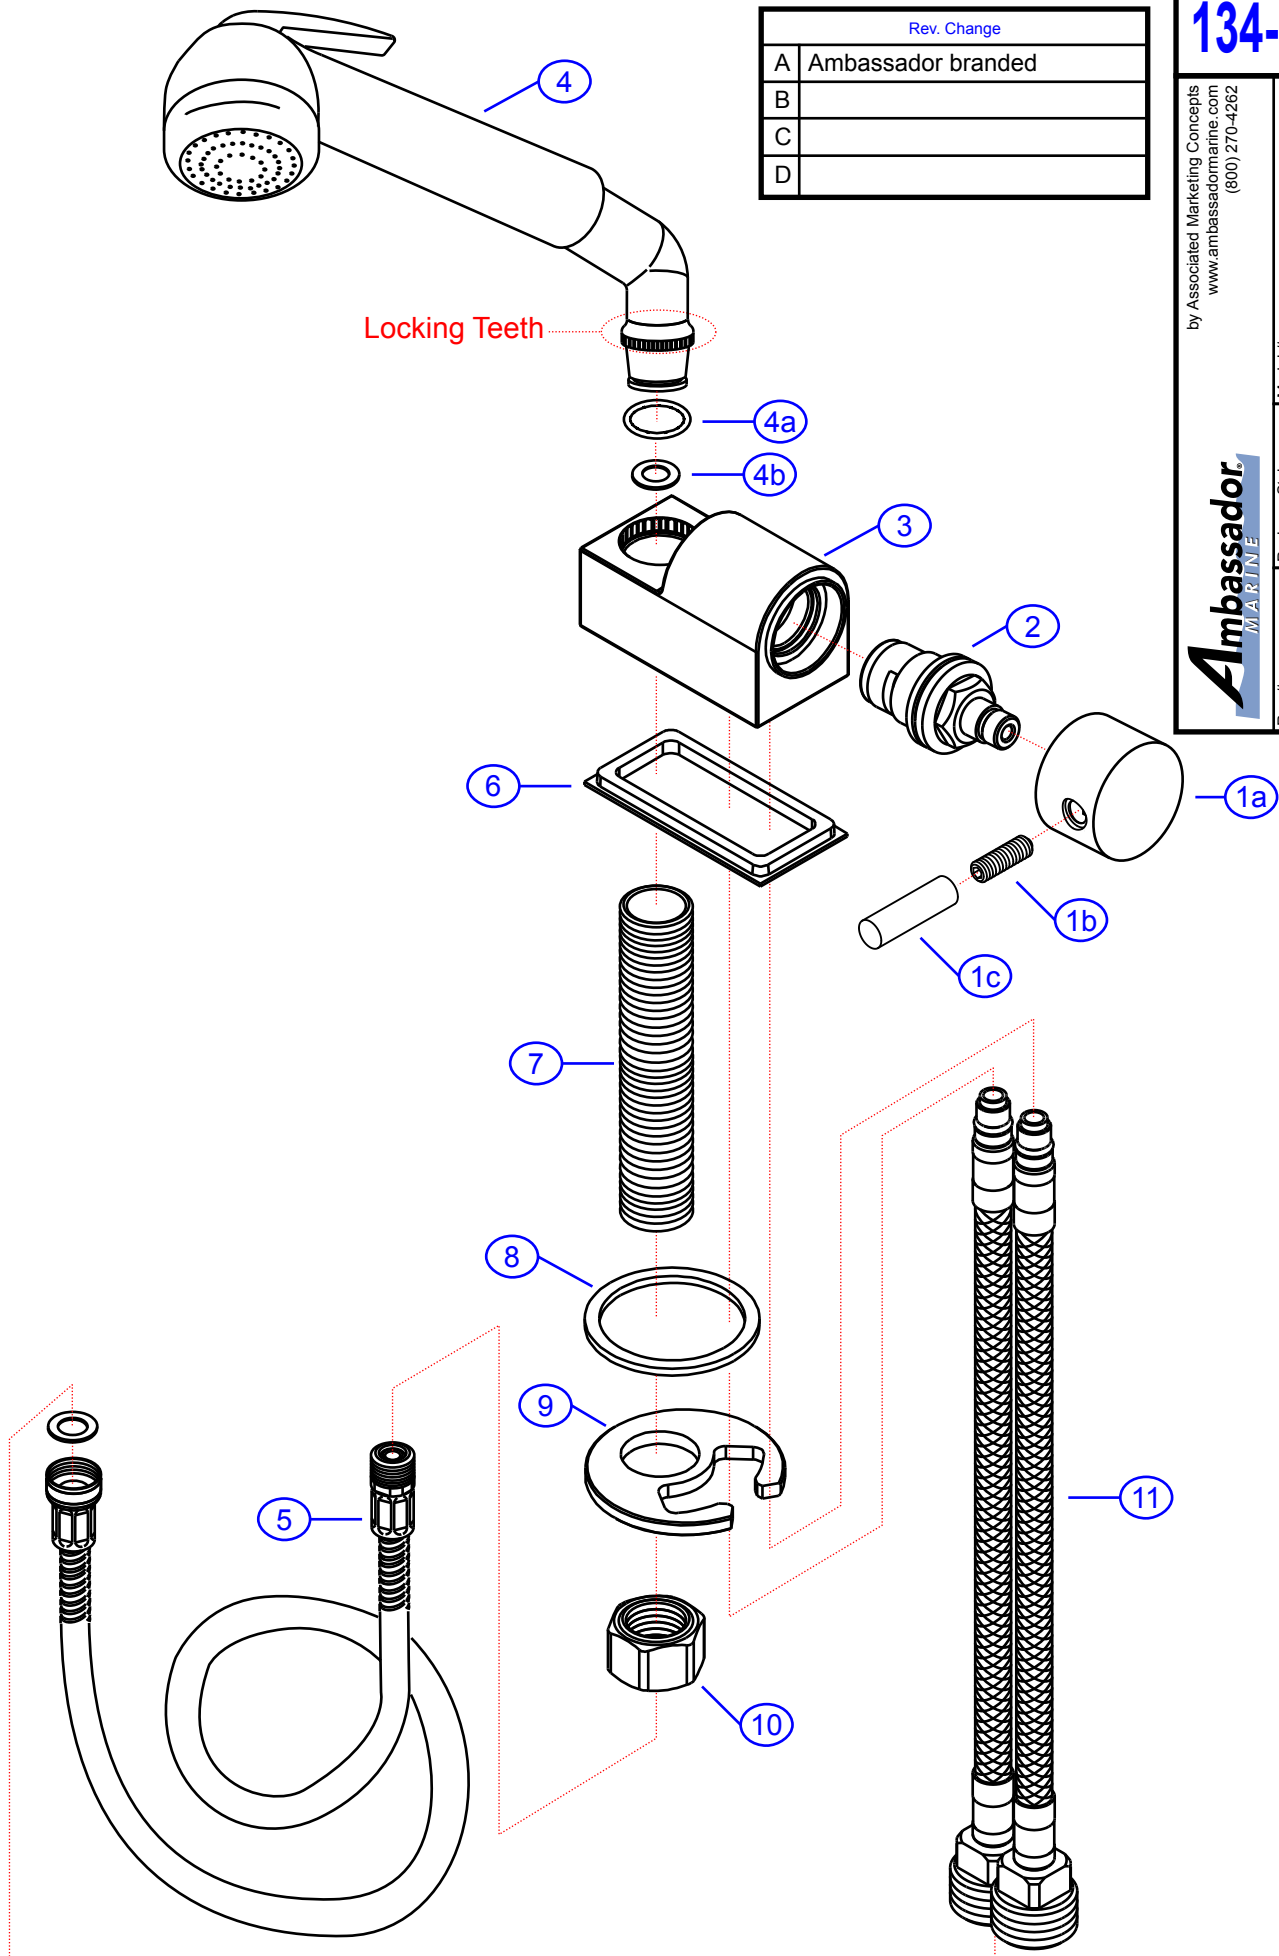

134-1760-xx

by Associated Marketing Concepts
www.ambassadormarine.com
(800) 270-4262

Ambassador MARINE

Rev #	A	Package Style	OEM	Model #	134-1760-xx
Vendor #		Vendor #	N/A	Series	Aidack
Drawn By	SS	Approved/Modified	09/27/16	Type	Pull-Out Deck Tap (Cold Only)

Rev. Change	
A	Ambassador branded
B	
C	
D	

NOT DRAWN TO SCALE