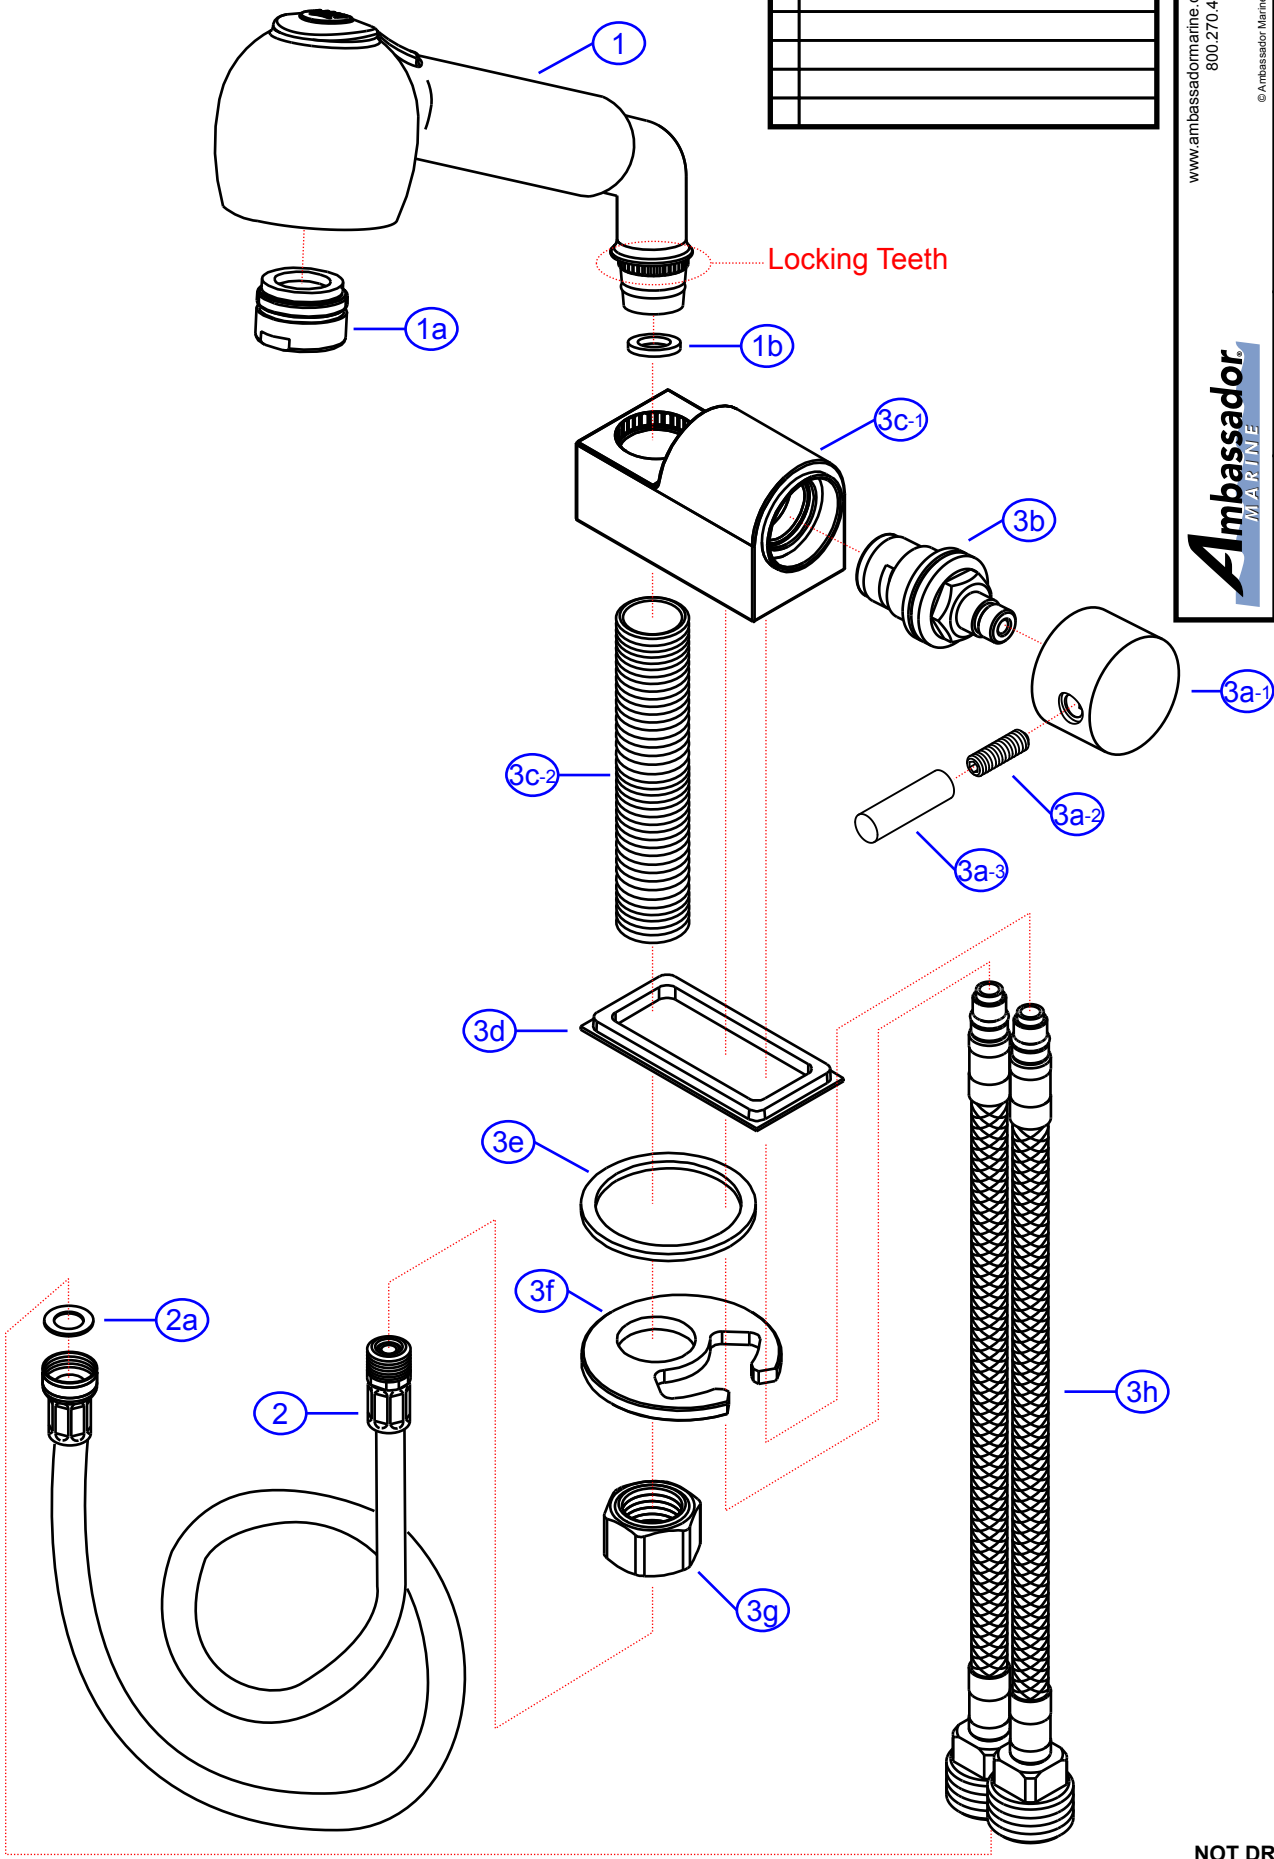

REV. CHANGE
A Ambassador Branded

134-1777-xx

www.ambassadormarine.com
800.270.4262

© Ambassador Marine, Inc.

Ambassador
MARINE

Rev #	A	Package Style	OEM	Model #	134-1777-xx
ERP #			N/A	Series	Aidack
Drawn By	SS	Approved/Modified	01/15/2024	Type	Pull-Out Deck Tap (Cold Only)

NOT DRAWN TO SCALE

134-1777-xx

Aidack
 Pull-Out Deck Tap (Cold Only)
 Rev. A

#	Description	Qty	Part #	Finish Code Suffix (i.e. EA-123456CP)				Material
				CP	CW			
1	Pull-Out Kitchen Sprayer (with locking teeth) Assem see "Individual Sprayer" for complete sprayer breakdown	1	138-0405-__	CP	CP			-
1a	Aerator/Sprayer	1	L-554073-Q	CP	CP			-
1b	Washer	1	L-SH1023					NBR
2	6' Rubber Hose Assembly	1	130-0017-__	KP	WH			-
2a	Washer	1	L-024132					NBR
3	Aidack- Pull-Out Deck Tap Body Assembly	1	LA-JS1A0624	CP	CP			-
3a	Aidack- Handle Assembly	1	LA-038659	CP	CP			-
3a-1	Aidack- Handle Canopy	1	L-038614*	CP	CP			ZnA14
3a-2	Set Screw	1	L-020423					SUS304
3a-3	Aidack- Handle Tip	1	L-034131	CP	CP			ZnA14
3b	Ceramic Disk Cartridge	1	L-531093C					-
3c	Body Assembly	1	LA-103330	CP	CP			-
3c-1	Body	1	L-107138N	CP	CP			HBi60
3c-2	Mounting Shaft	1	L-071106	CP	CP			HPb59
3d	Gasket	1	L-024479					NBR
3e	Washer	1	L-024456					NBR
3f	Horseshoe Washer (Metal)	1	L-024478					HPb59
3g	Mounting Nut	1	L-058676					HPb59
3h	Connector Hose (Gray)	1	L-300232N					-
	Connector Hose (Blue)	1	L-300232NC					-

* - Part is not available individually. "Assembled" item is required.