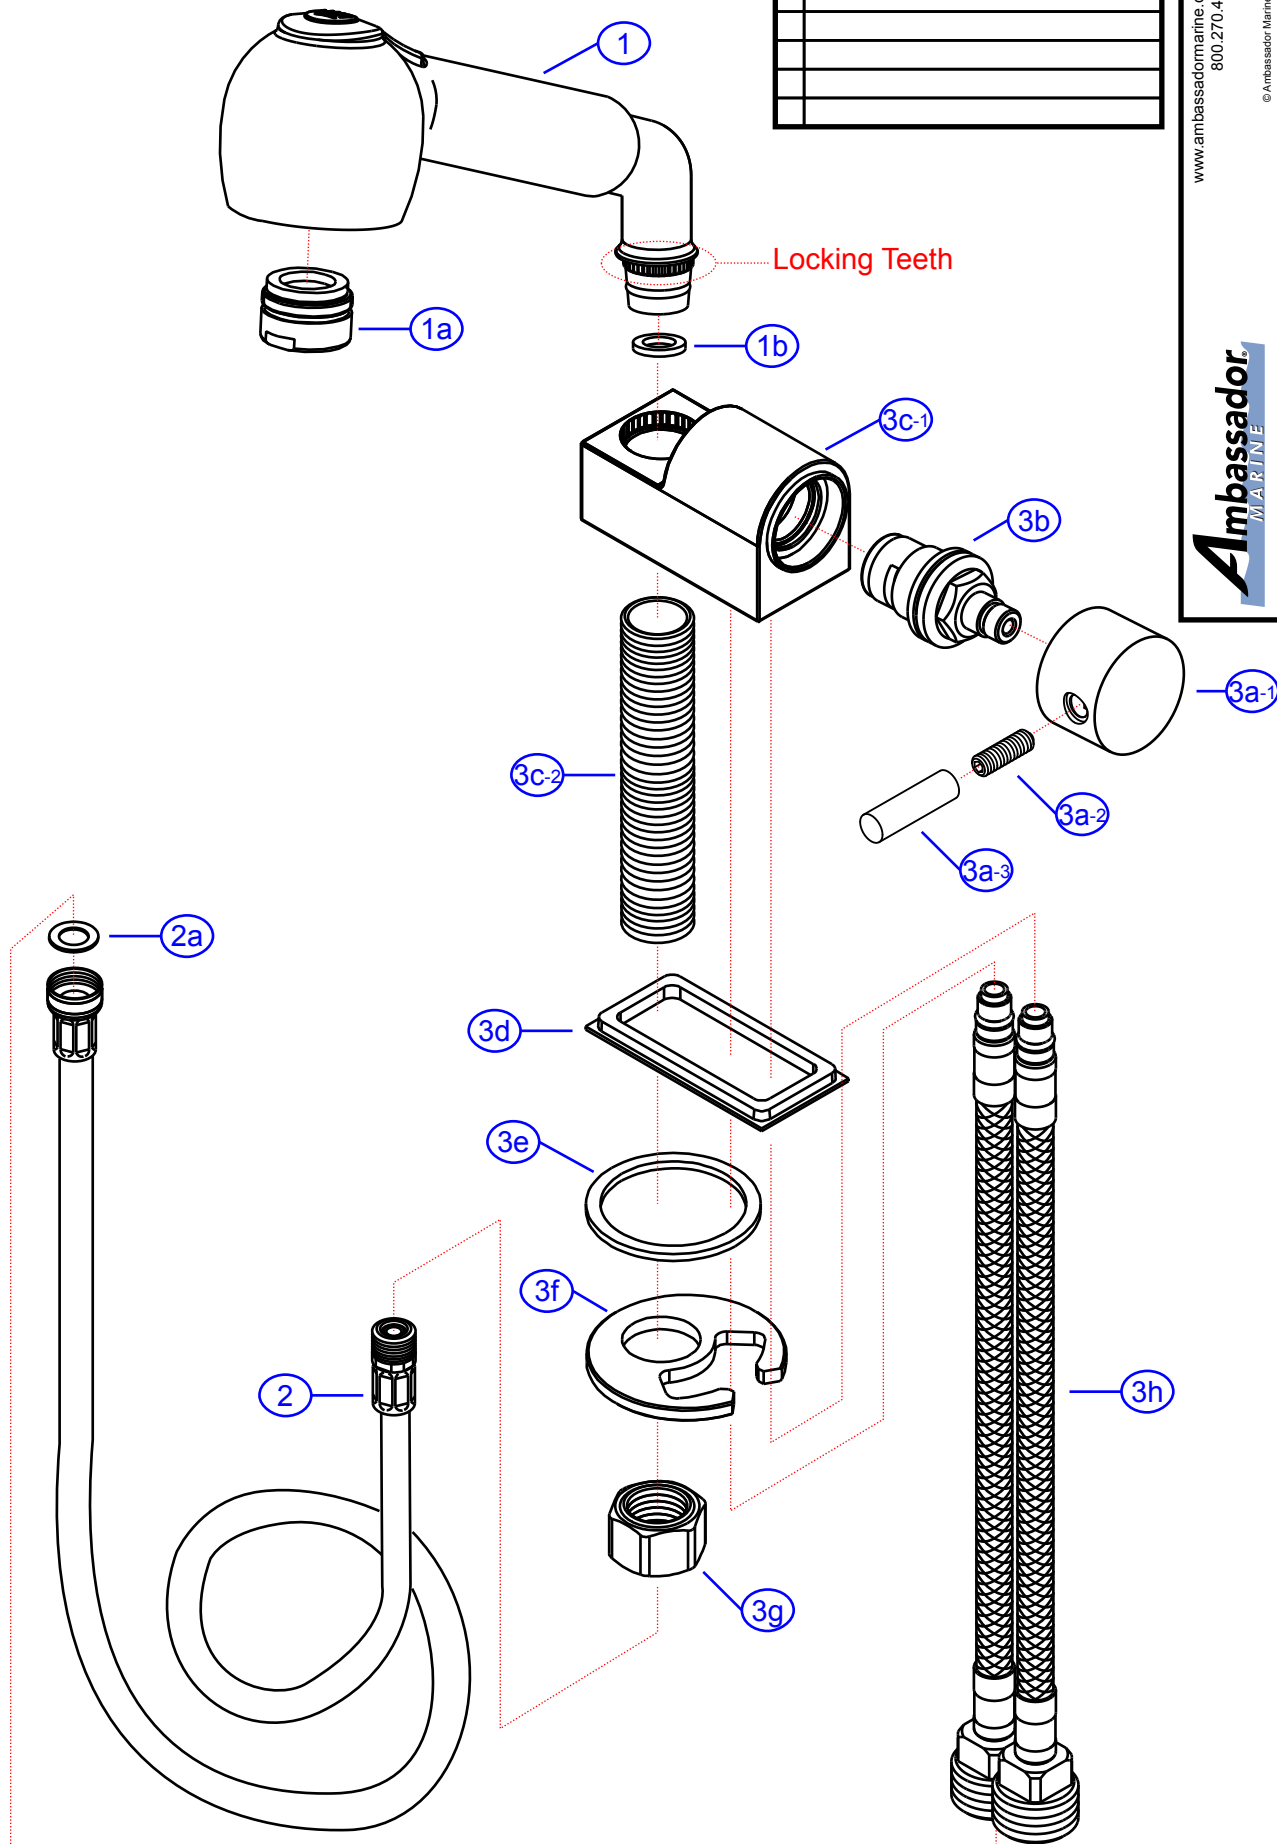

REV. CHANGE

A Ambassador Branded

134-1779-xx

www.ambassadormarine.com
800.270.4262

© Ambassador Marine, Inc.

Ambassador
MARINE

Rev #	A	Package Style	OEM	Model #	134-1779-xx
ERP #			N/A	Series	Aidack
Drawn By	SS	Approved/Modified	01/15/2024	Type	Pull-Out Deck Tap (Cold Only)

NOT DRAWN TO SCALE