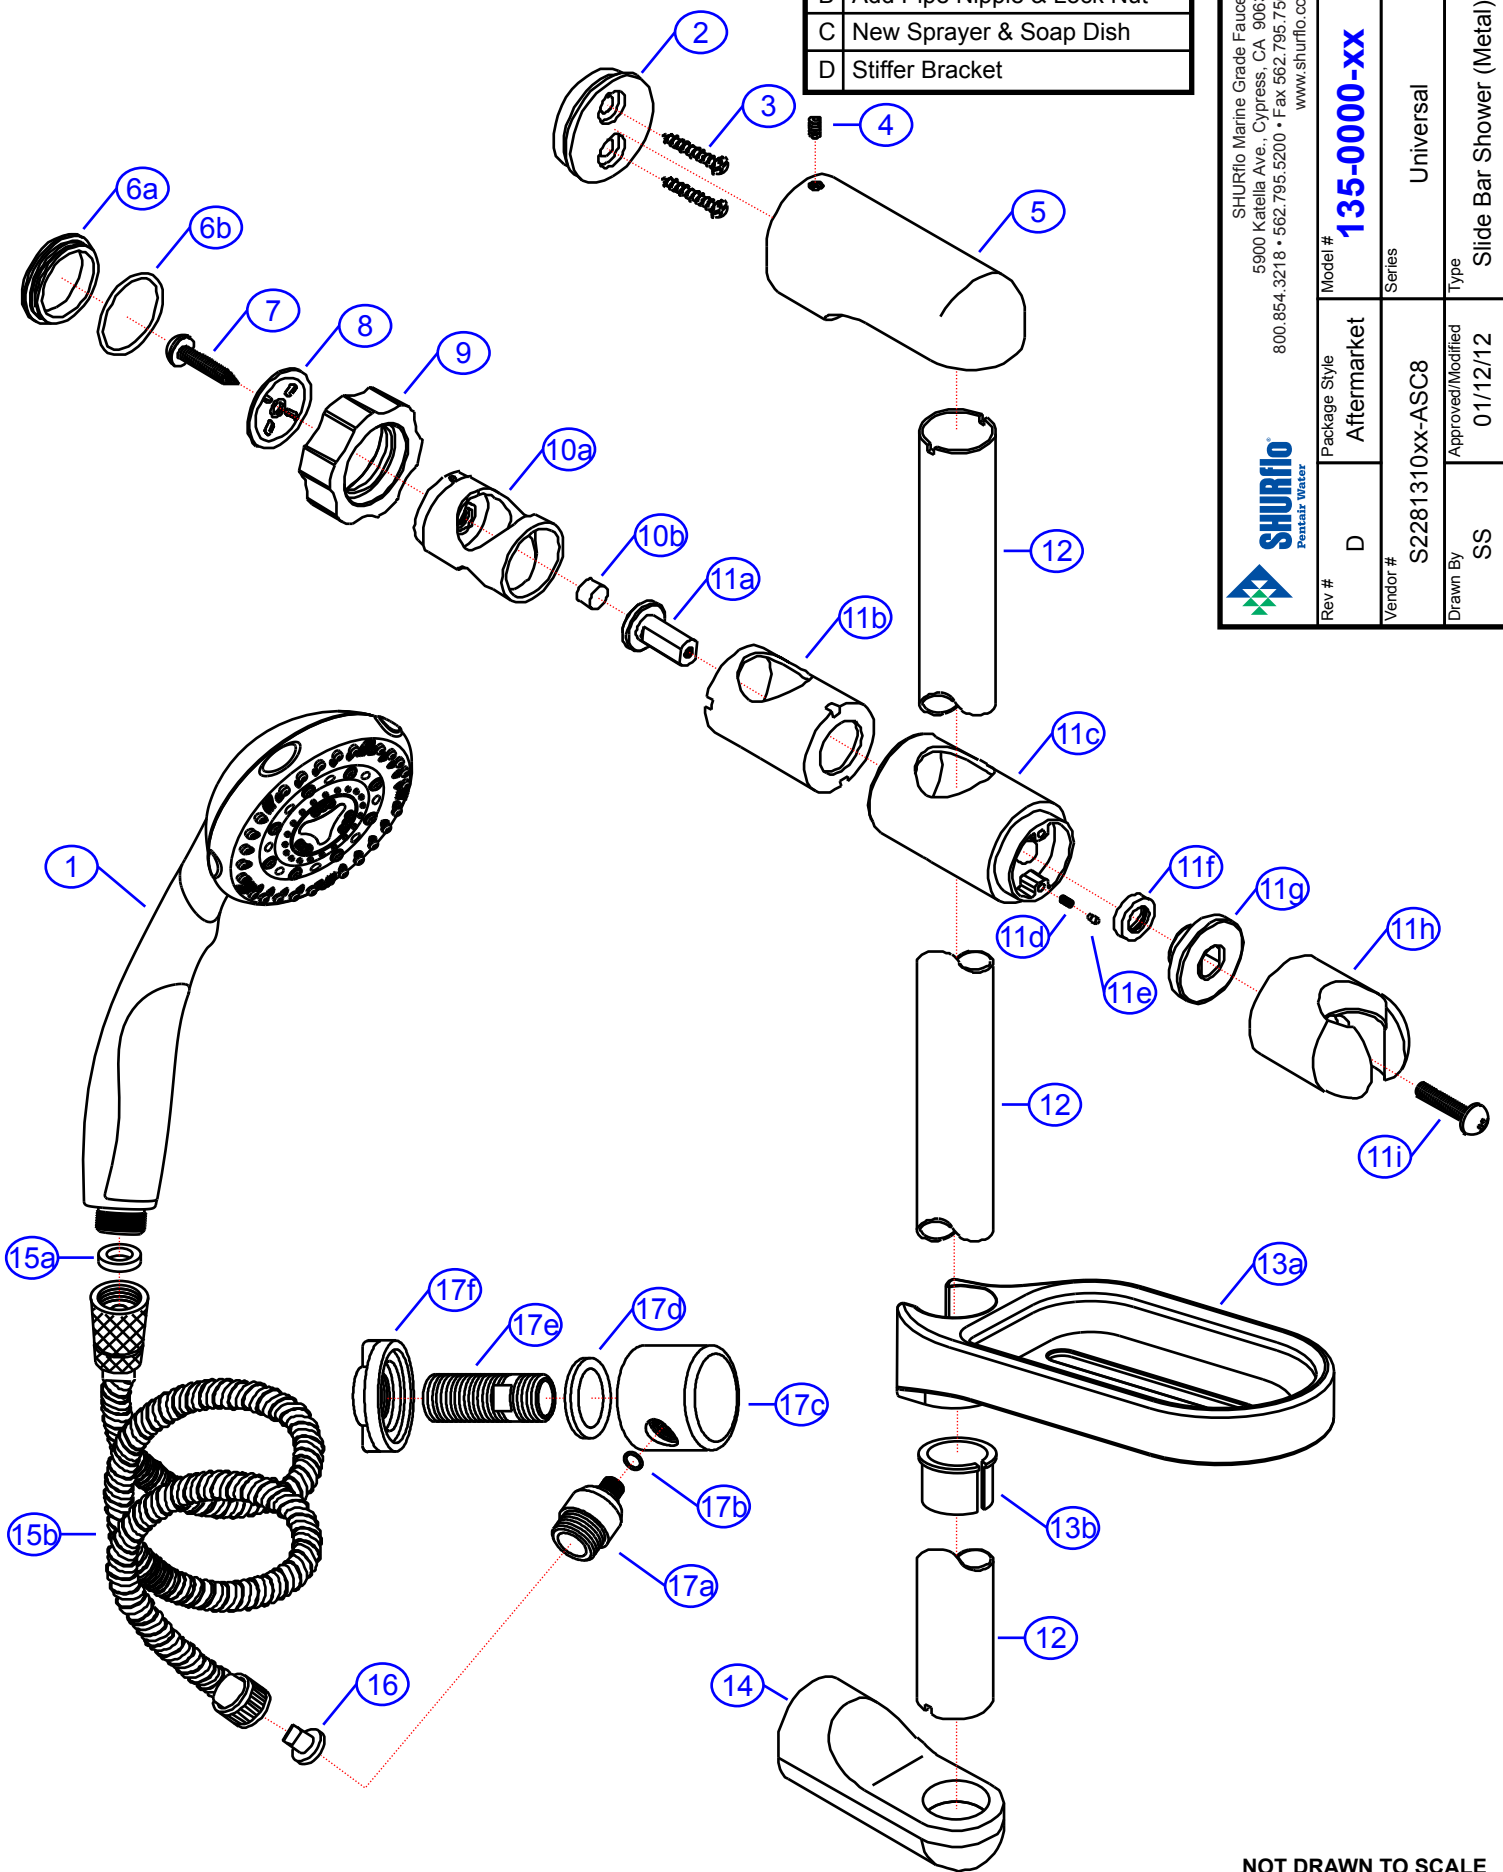

# 135-0000-xx

SHURflo Marine Grade Faucets  
5900 Katella Ave., Cypress, CA 90630  
800.854.3218 • 562.795.5200 • Fax 562.795.7564  
www.shurflo.com

Rev #	D	Package Style	Aftermarket	Model #	<b>135-0000-xx</b>	
Vendor #	S2281310xx-ASC8	Approved/Modified	01/12/12	Series	Universal	
Drawn By	SS	Type	Slide Bar Shower (Metal)			

Rev. Change	
A	Original
B	Add Pipe Nipple & Lock Nut
C	New Sprayer & Soap Dish
D	Stiffer Bracket

NOT DRAWN TO SCALE

135-0000-xx

Universal  
Slide Bar Shower (Metal)  
Rev. D

#	Description	Part #	Finish						Qty
			CP	CG					
1	8-Function Sprayer	EA-S2284401	CP	CG					1
2	Bracket	E-112319							2
3	Screws	E-075022							4
4	Set Screw	E-008003							2
5	Post (Top)	E-112046	CP	CP					1
6	Cap Assembly	G-A90722	CP	CP					1
6a	Cap	E-028085*	CP	CP					1
6b	O-Ring	E-063008							1
7	Screw	E-075095							1
8	Disc	E-112331							1
9	Knob	E-069097	CP	GP					1
10	Sleeve Assembly	EA-663751							1
10a	Sleeve	E-052010*							1
10b	Friction Pad	E-068115*							1
11	Slide Bar Bracket Assembly	EA-112202	CP	CP					1
11a	Adapter	E-077109*	CP	CP					1
11b	Housing	E-032035*							1
11c	Body	E-112282*	CP	CP					1
11d	Spring	E-005024*							2
11e	Pin	E-003006*							2
11f	Washer	E-060080							1
11g	Coupler	E-112041*							1
11h	Holder	E-112281*	CP	CP					1
11i	Screw	E-008183*							1
12	Bar	E-025016	CP	CP					1
13	Soap Dish Assembly	EA-255149	CP	CP					1
13a	Soap Dish	E-255148*	CP	CP					1
13b	Locking Ring	E-126227*							1
14	Post (Bottom)	E-112047	CP	CP					1
15	72" Stainless Steel Hose Assembly	EA-134036							1
15a	Washer	E-058007							1
15b	72" Stainless Steel Hose	E-xxxx*							1
16	Anti-Siphon Device	E-112313							1
17	90 Degree Elbow Assembly	130-0015-**	CP	GC					1
17a	Hose Connector	E-039197*	CP	CP					1
17b	O-Ring	E-004004							1
17c	Connector Body	E-039198*	CP	GP					1
17d	Gasket	E-010097							1
17e	Pipe Nipple	E-017247							1
17f	Lock Nut	E-009007							1