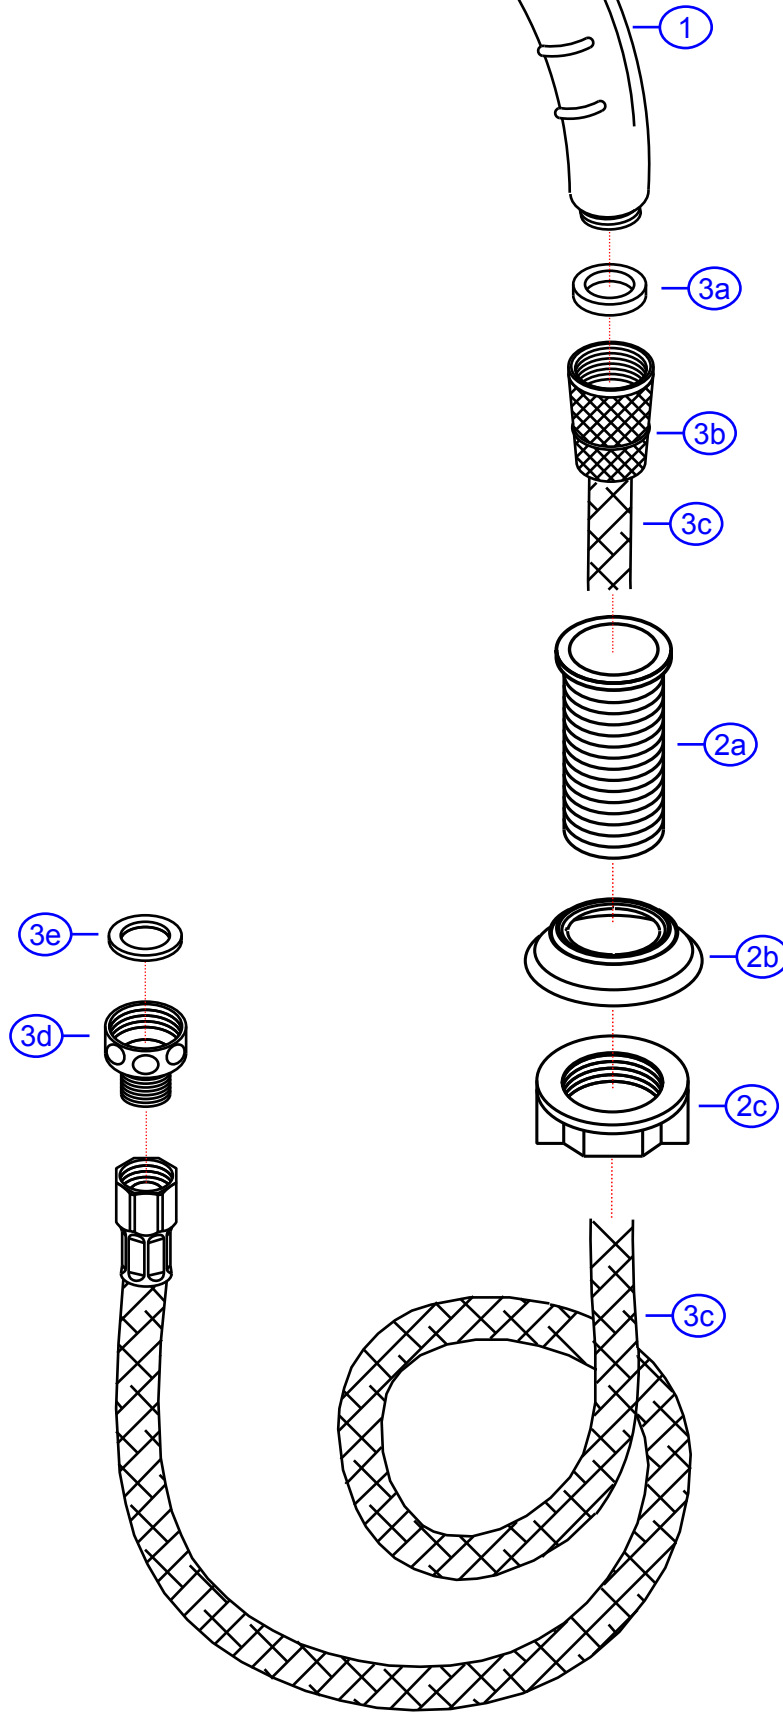

Rev. Change	
A	SHURflo branded
B	Brass (CP) Hose Nest
C	Low Profile Hose Nest
D	Ambassador branded

135-0011-xx

by Associated Marketing Concepts www.ambassadormarine.com (800) 270-4262	
Rev #	D
Package Style	Aftermarket
Model #	135-0011-xx
Vendor #	S2210102xx-ASB6
Series	Universal
Approved/Modified	01/11/12
Drawn By	SS
Type	Deck Sprayer (Small)

NOT DRAWN TO SCALE