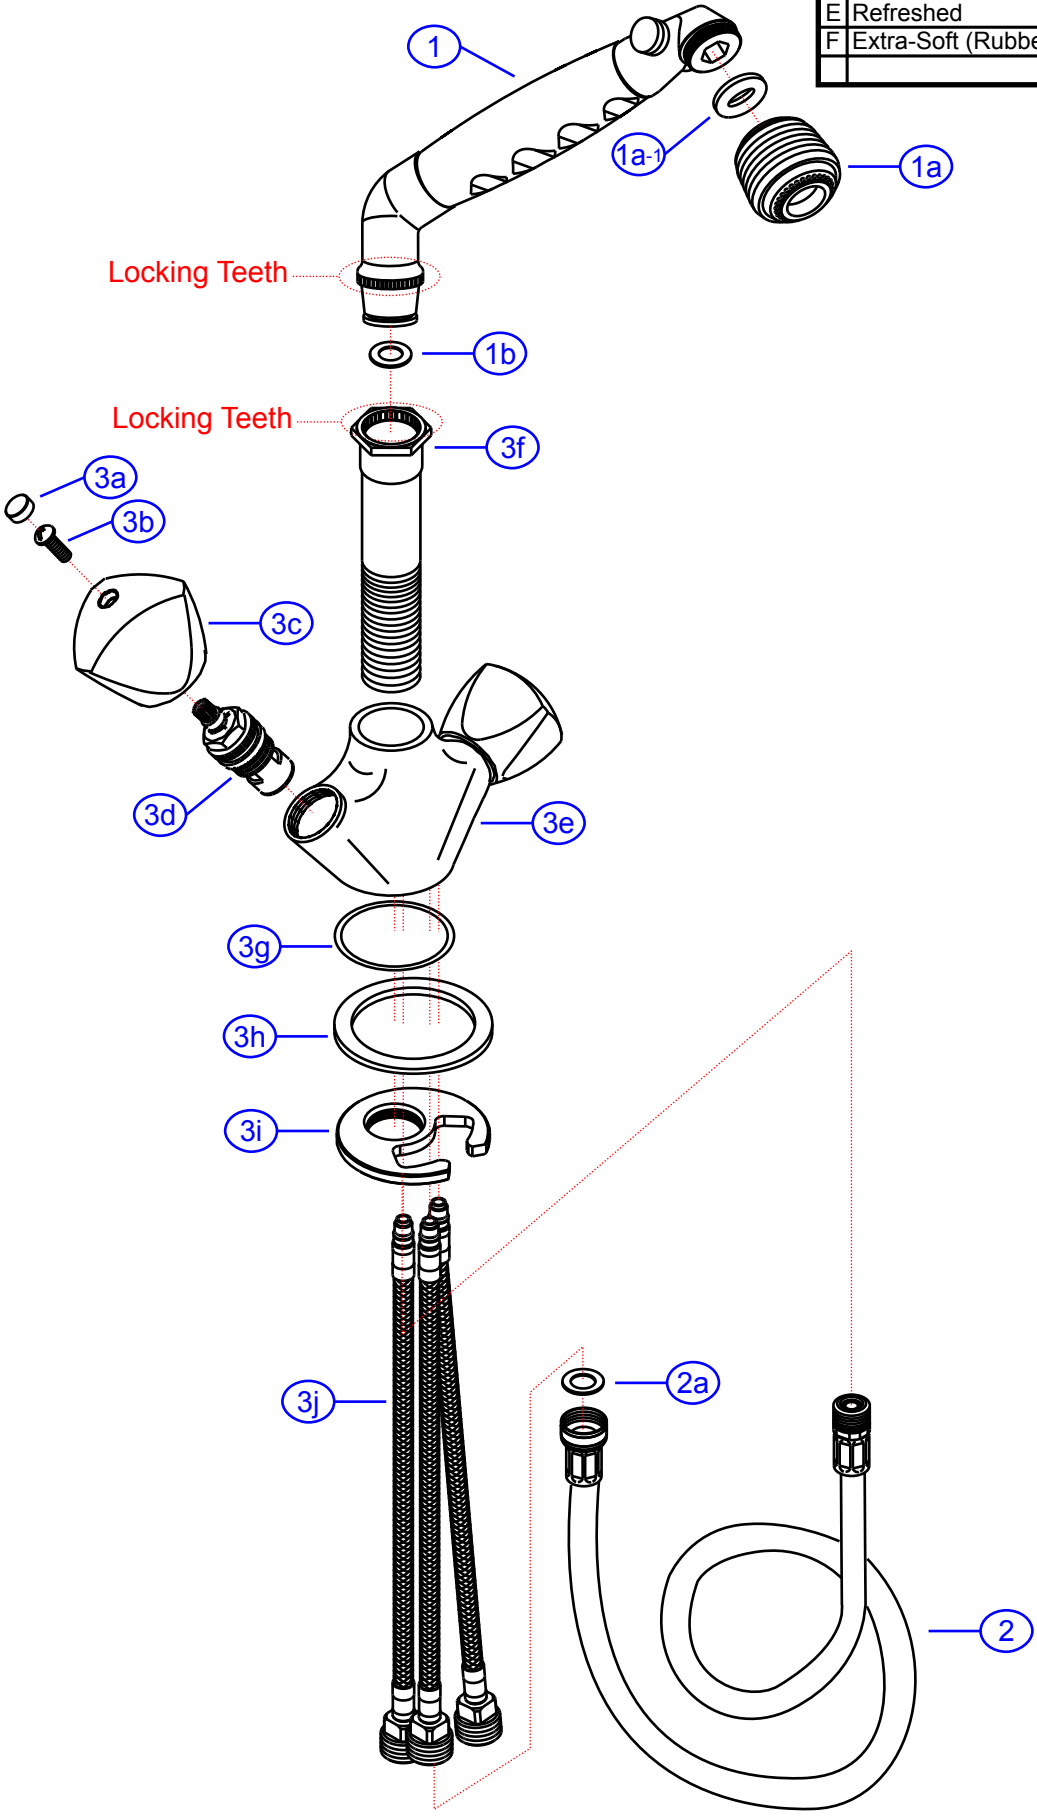

REV. CHANGE	
A	SHURflo Branded
B	Add 1" To Mounting Shaft & Teeth
C	Ambassador Branded
D	Change Copper Pipes To Hoses
E	Refreshed
F	Extra-Soft (Rubber Hose)

135-0204-xx

www.ambassadormarine.com
800.270.4262

© Ambassador Marine, Inc.

Ambassador
MARINE

Rev #	F	Package Style	Aftermarket	Model #	135-0204-xx
ERP #			N/A	Series	Trinidad
Drawn By	SS	Approved/Modified	10/27/2025	Type	Head/Shower Combo Faucet

Locking Teeth

Locking Teeth

NOT DRAWN TO SCALE