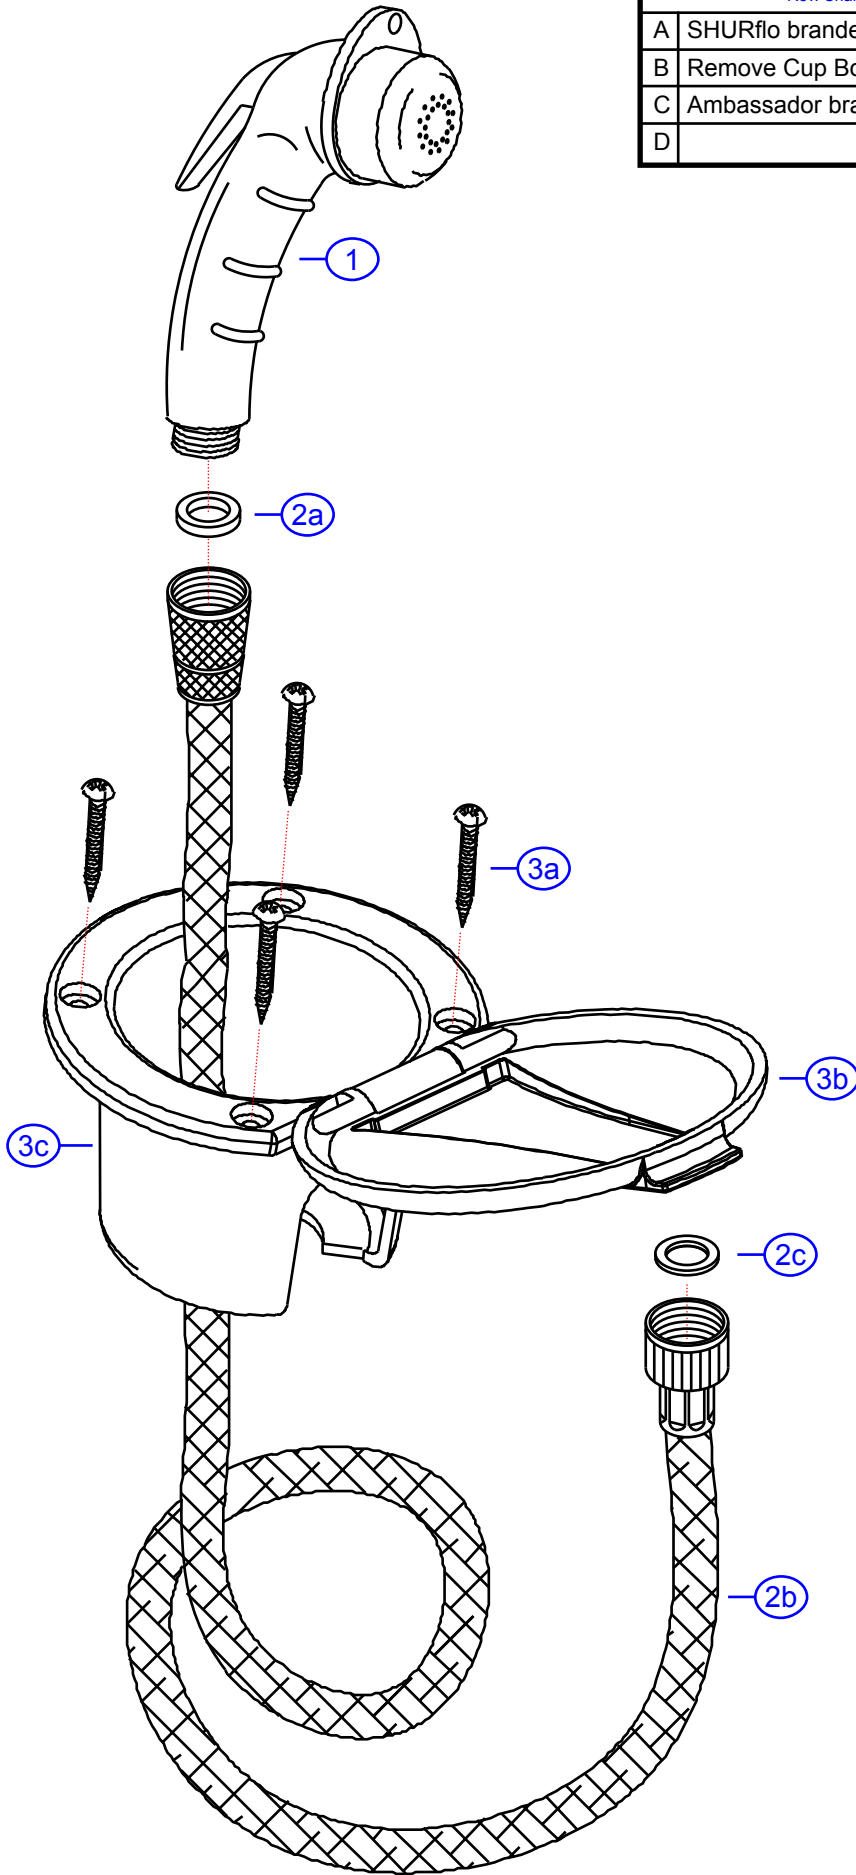

Rev. Change

A	SHURflo branded
B	Remove Cup Bottom Ring
C	Ambassador branded
D	

136-0000-xx

by Associated Marketing Concepts
www.ambassadormarine.com
(800) 270-4262

Ambassador
MARINE

Rev #	C	Package Style	OEM	Model #	136-0000-xx
Vendor #	S2210205xx-ASJ6	Series	Universal		
Drawn By	SS	Approved/Modified	10/05/11	Type	Recessed Shower

NOT DRAWN TO SCALE