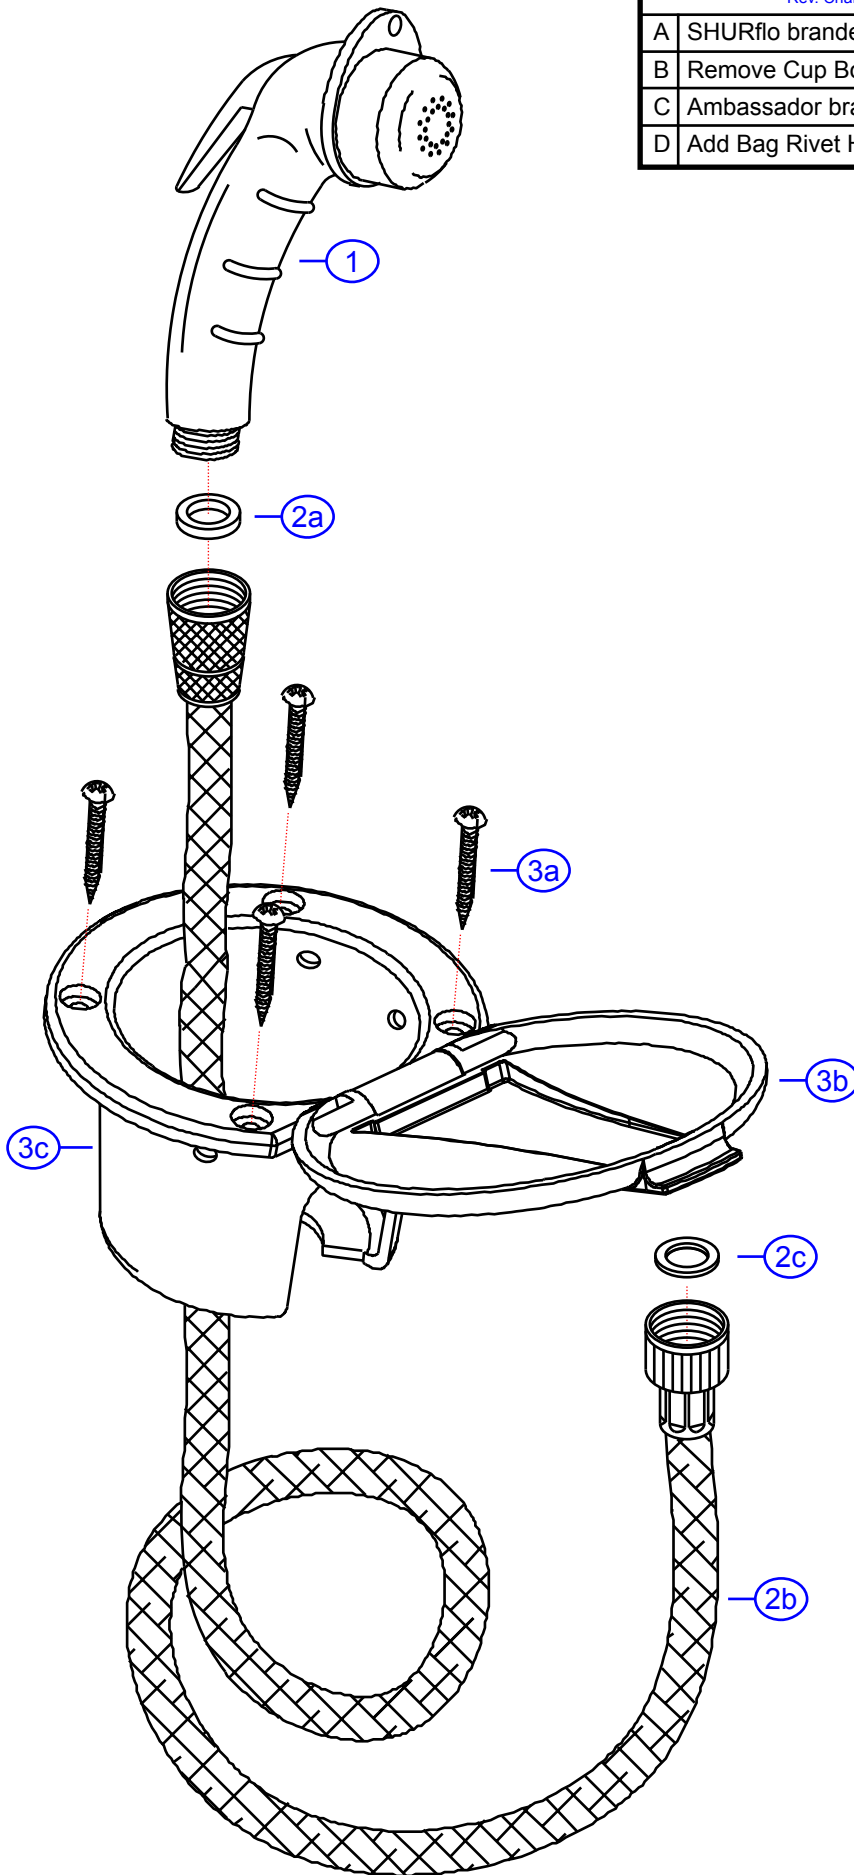

Rev. Change

A	SHURflo branded
B	Remove Cup Bottom Ring
C	Ambassador branded
D	Add Bag Rivet Holes

136-0000-xx

by Associated Marketing Concepts
www.ambassadormarine.com
(800) 270-4262

Ambassador
MARINE

Rev #	D	Package Style	OEM	Model #	136-0000-xx
Vendor #	S2210205xx-ASJ6	Series	Universal		
Drawn By	SS	Approved/Modified	9/17/12	Type	Recessed Shower

NOT DRAWN TO SCALE