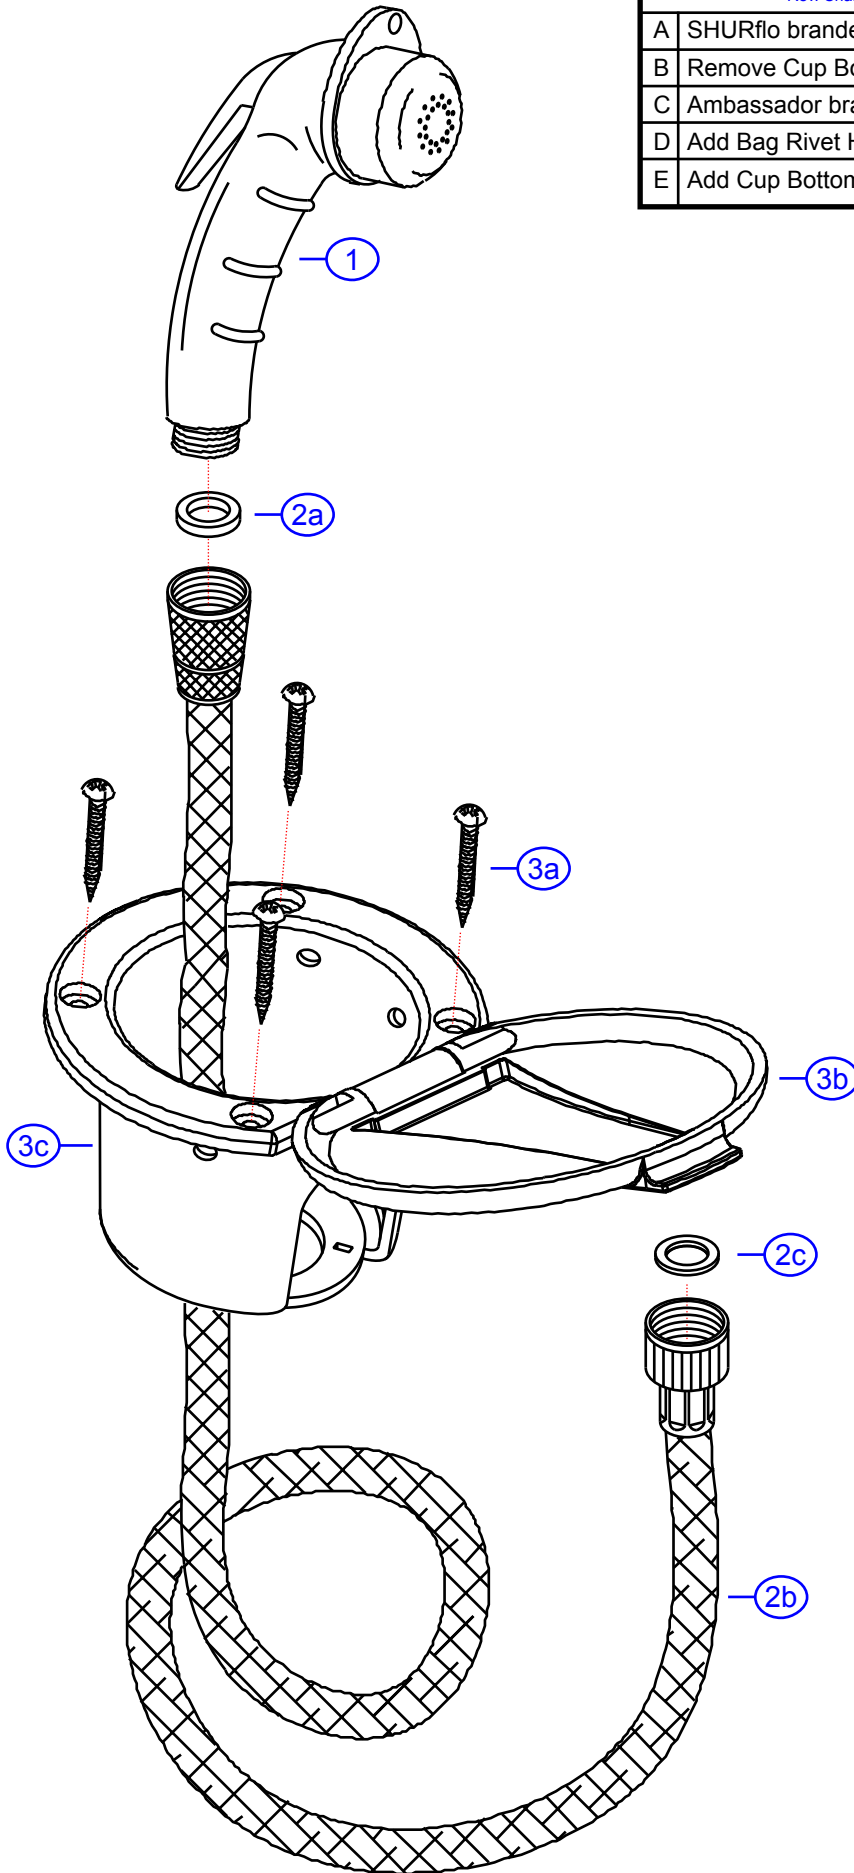

Rev. Change

A	SHURflo branded
B	Remove Cup Bottom Ring
C	Ambassador branded
D	Add Bag Rivet Holes
E	Add Cup Bottom Ring

136-0000-xx

by Associated Marketing Concepts
www.ambassadormarine.com
(800) 270-4262

Ambassador
MARINE

Rev #	E	Package Style	OEM	Model #	136-0000-xx
Vendor #	S2210205xx-ASJ6	Series	Universal		
Drawn By	SS	Approved/Modified	9/17/12	Type	Recessed Shower

NOT DRAWN TO SCALE