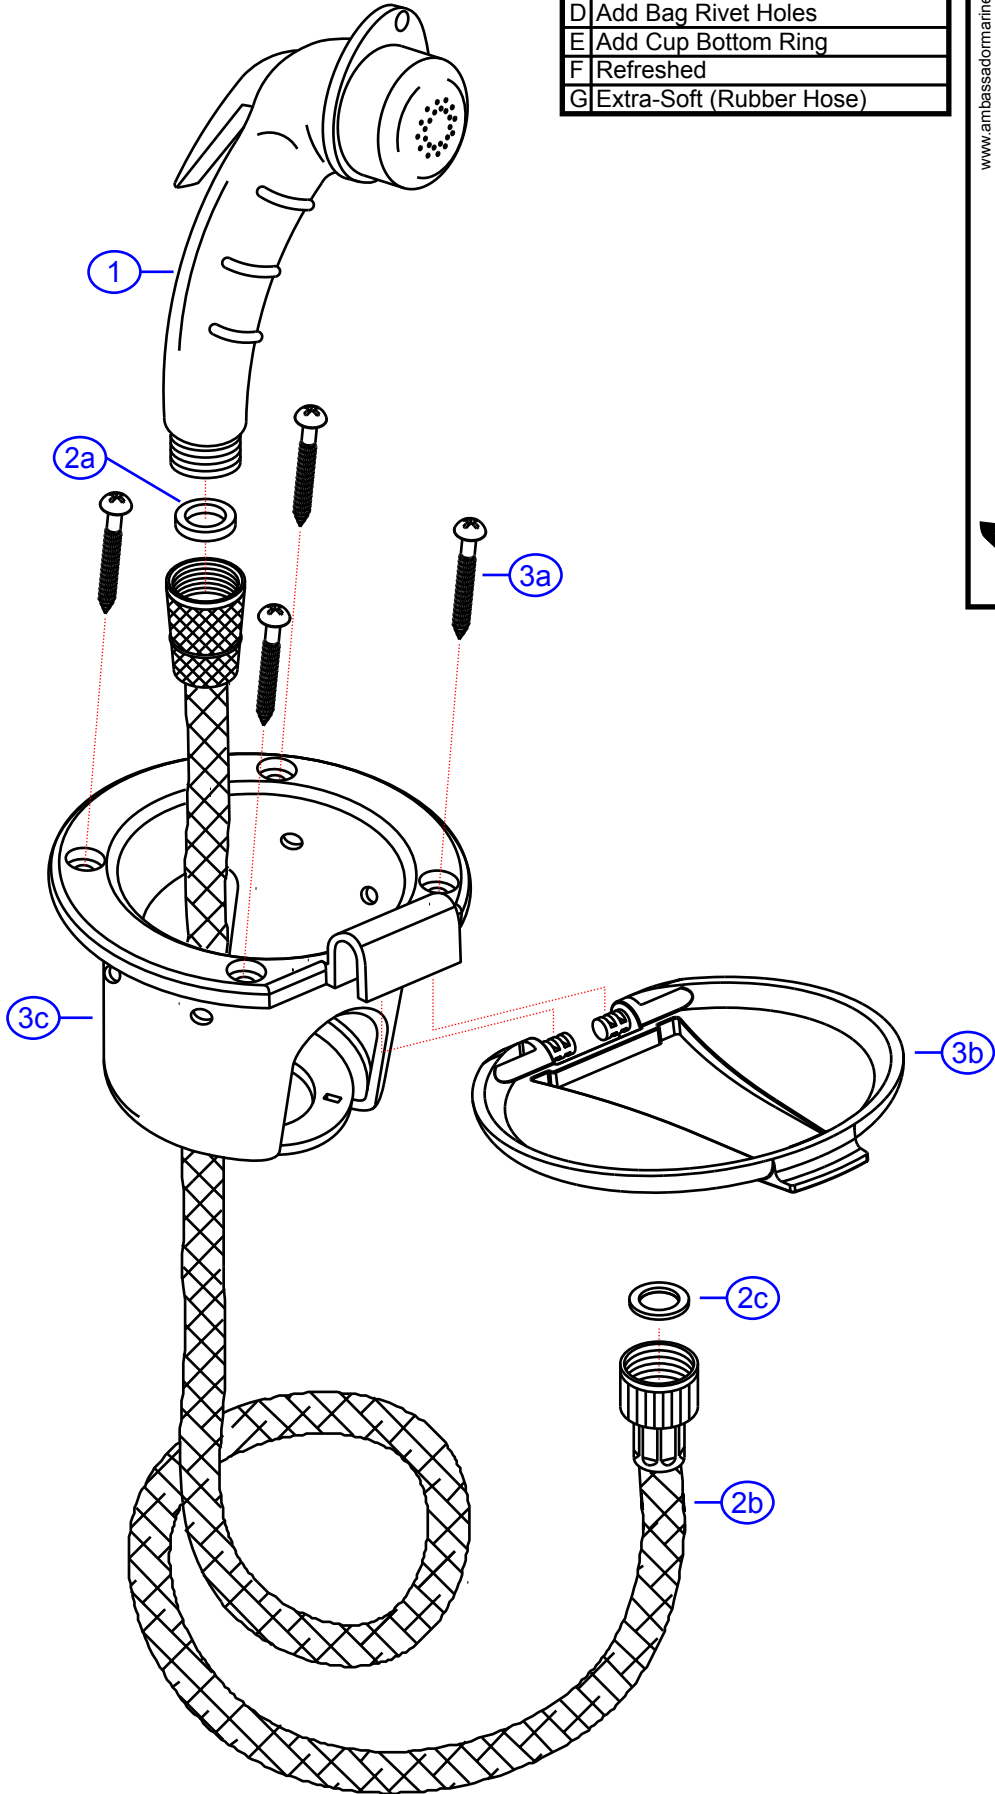

REV. CHANGE	
A	SHURflo Branded
B	Remove Cup Bottom Ring
C	Ambassador Branded
D	Add Bag Rivet Holes
E	Add Cup Bottom Ring
F	Refreshed
G	Extra-Soft (Rubber Hose)

136-0000-xx

www.ambassadormarine.com
800.270.4262

© Ambassador Marine, Inc.

Ambassador
MARINE

Rev #	G	Package Style	OEM	Model #	136-0000-xx
ERP #	N/A	Approved/Modified	05/17/2026	Series	Universal
Drawn By	SS	Type	Recessed Shower		

NOT DRAWN TO SCALE