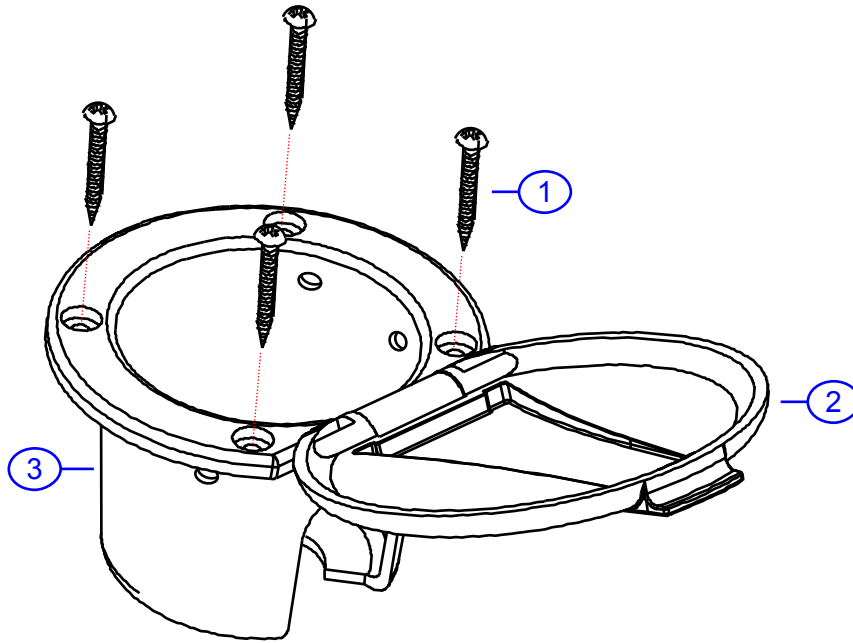

Rev. Change	
A	Shurflo branded
B	Ambassador branded
C	Add Bag Rivet Holes
D	

136-0005-xx

by Associated Marketing Concepts
 www.ambassadormarine.com
 (800) 270-4262

Ambassador
 MARINE

Rev #	C	Package Style	OEM	Model #	136-0005-xx
Vendor #	A126226xx-ASJ6	Series	Universal	Type	Recessed Cup & Lid
Drawn By	SS	Approved/Modified	9/17/12		

136-0005-xx

Universal
Recessed Cup & Lid (All Plastic)
Rev. C

#	Description	Part #	Finish Code Suffix (i.e. EA-123456CP)					Qty
			CP	KP	WH			
1	Mounting Screw	E-075022						4
2	Lid (plastic)	E-126225	CP	KP	WH			1
3	Cup (plastic)	E-126224	CP	KP	WH			1