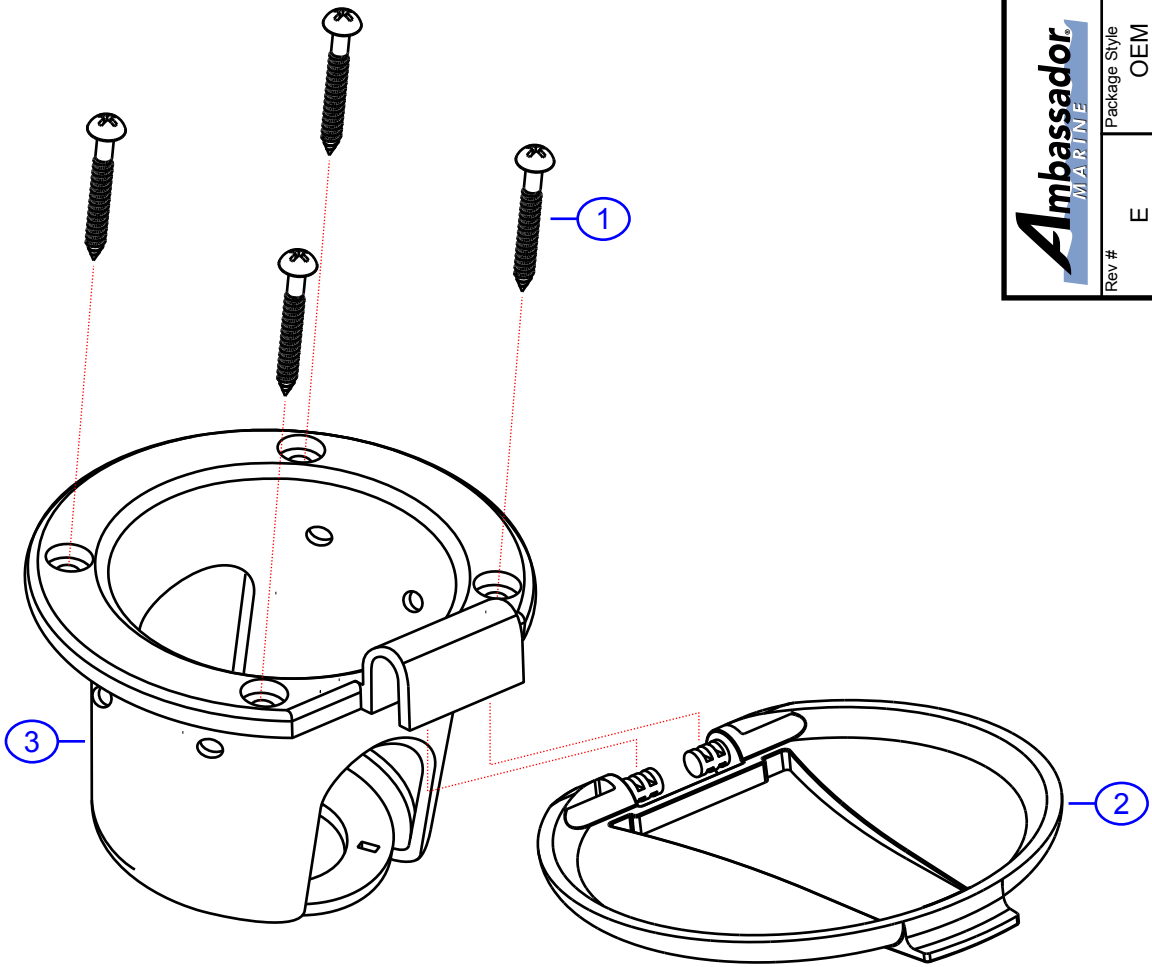

REV. CHANGE	
A	Shurflo Branded
B	Ambassador Branded
C	Add Bag Rivet Holes
D	Add Cup Bottom Ring
E	Refreshed

**136-0005-xx**

www.ambassadormarine.com  
800.270.4262

© Ambassador Marine, Inc.

Rev #	E	Package Style	OEM	Model #	<b>136-0005-xx</b>
ERP #	136-0005-xx	Series	Universal	Type	Recessed Cup & Lid (All Plastic)
Drawn By	SS	Approved/Modified	04/28/2020		

**Ambassador**  
MARINE

NOT DRAWN TO SCALE