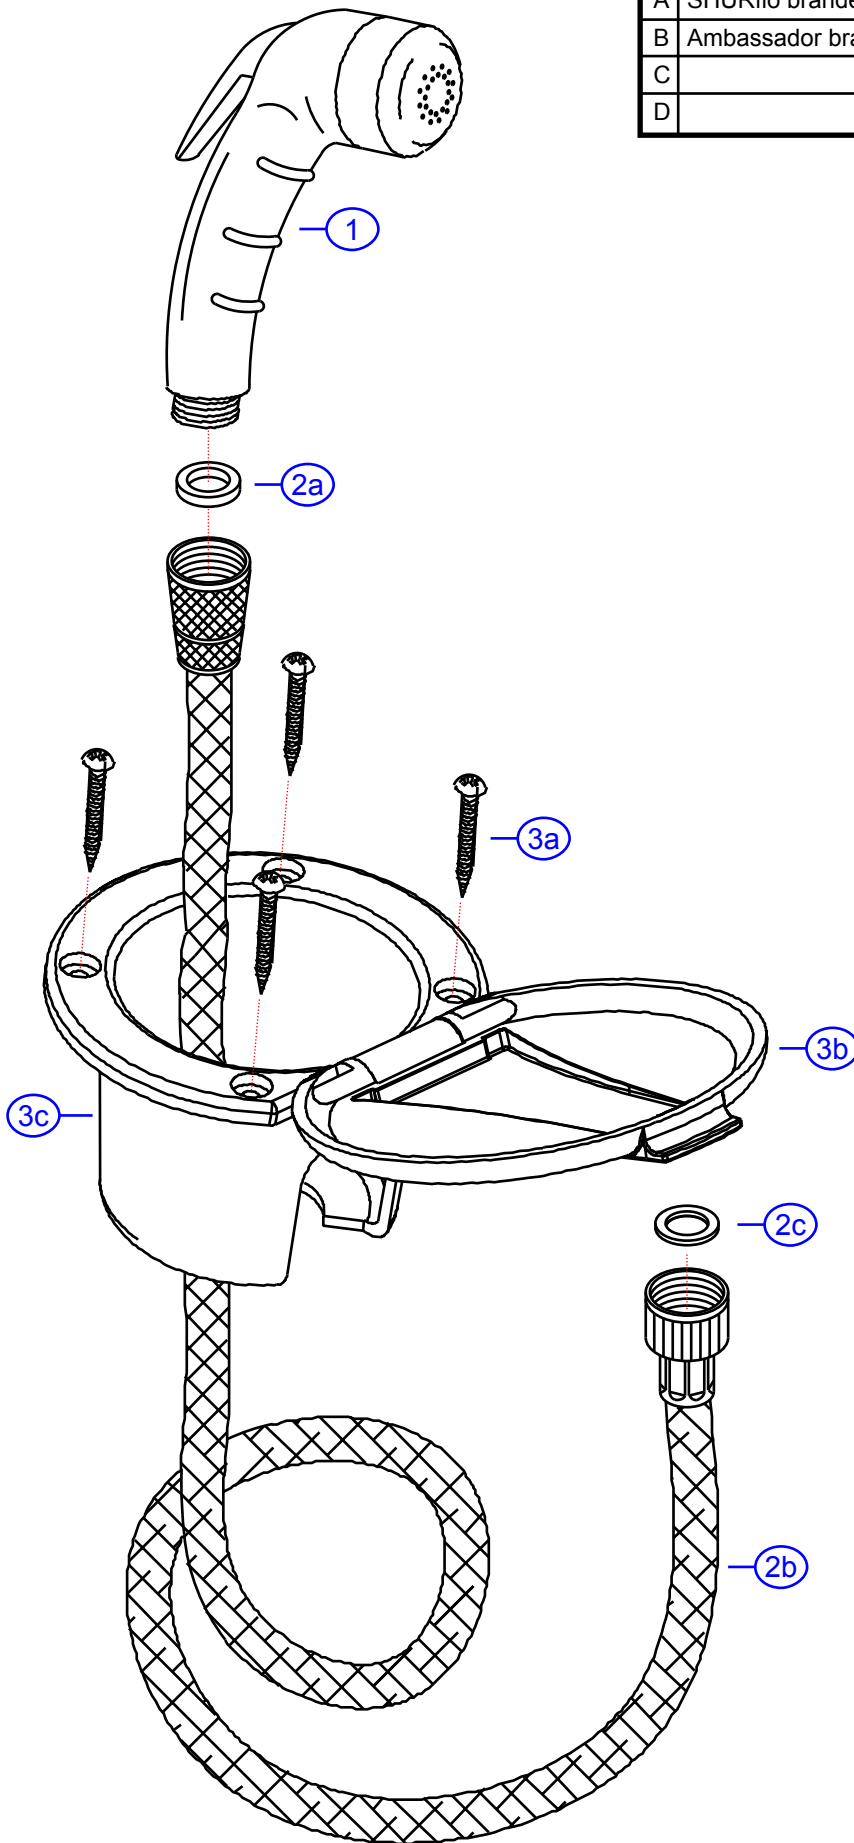

Rev. Change

A	SHURflo branded
B	Ambassador branded
C	
D	

**136-0006-xx**

by Associated Marketing Concepts  
www.ambassadormarine.com  
(800) 270-4262

**Ambassador**  
MARINE

Rev #	B	Package Style	OEM	Model #	<b>136-0006-xx</b>
Vendor #	S2210105xx-ASJ6	Series	Universal		
Drawn By	SS	Approved/Modified	10/05/11	Type	Recessed Shower

NOT DRAWN TO SCALE

136-0006-xx

Universal  
 Recessed Shower  
 Rev. B

#	Description	Part #	Finish Code Suffix (i.e. EA-123456CP)					Qty
			CP	CW	KP	WH		
1	Small Sprayer (no hook) see "Individual Sprayer" for sprayer assembly breakdown	138-0001-__	CP	CP	KP	WH		1
2	6' Rubber Hose Assembly	130-0033-__	KP	WH	KP	WH		1
2a	Washer (2.3 mm)	E-088007						1
2b	6' Rubber Hose	E-xxxx*	KP	WH	KP	WH		1
2c	Washer (1.5 mm)	E-088008						1
3	Cup & Lid Assembly (all plastic)	136-0005-__	CP	CP	KP	WH		1
3a	Mounting Screw	E-075022						4
3b	Lid (plastic)	E-126225	CP	CP	KP	WH		1
3c	Cup (plastic)	E-126224	CP	CP	KP	WH		1

\* - Part is not available individually. "Assembled" item is required.