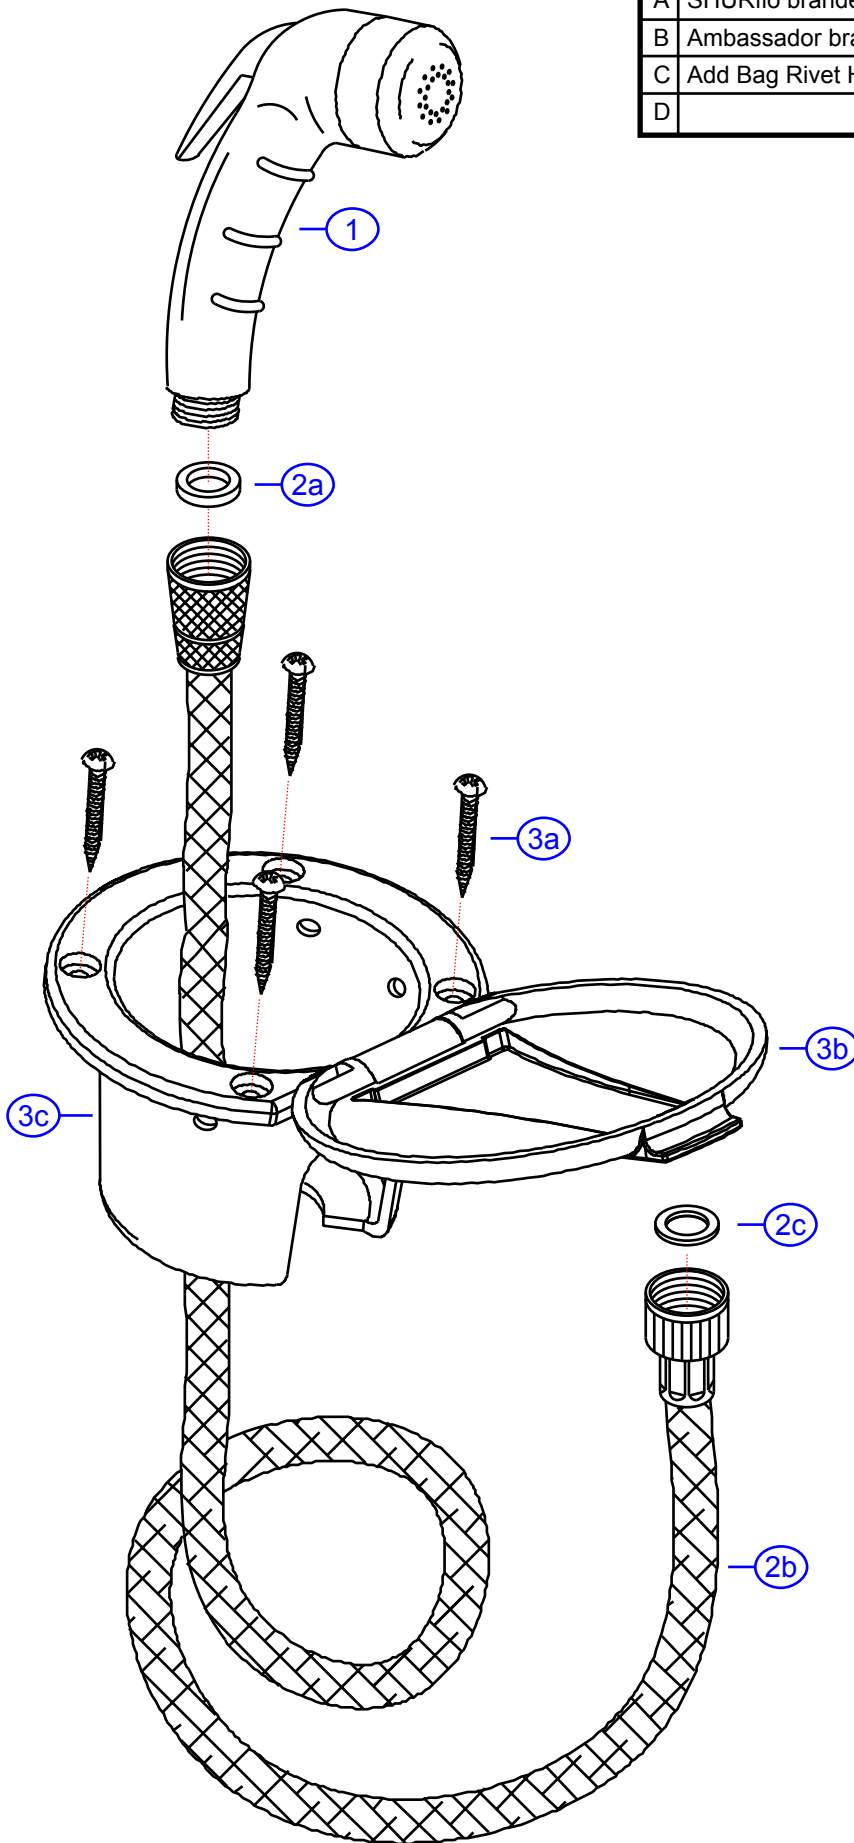

Rev. Change

A	SHURflo branded
B	Ambassador branded
C	Add Bag Rivet Holes
D	

136-0006-xx

by Associated Marketing Concepts
www.ambassadormarine.com
(800) 270-4262

Ambassador
MARINE

Rev #	C	Package Style	OEM	Model #	136-0006-xx
Vendor #	S2210105xx-ASJ6	Series	Universal		
Drawn By	SS	Approved/Modified	9/17/12	Type	Recessed Shower

NOT DRAWN TO SCALE

136-0006-xx

Universal
Recessed Shower
Rev. C

#	Description	Part #	Finish Code Suffix (i.e. EA-123456CP)						Qty
			CP	CW	KP	WH			
1	Small Sprayer (no hook) see "Individual Sprayer" for sprayer assembly breakdown	138-0001-__	CP	CP	KP	WH			1
2	6' Rubber Hose Assembly	130-0033-__	KP	WH	KP	WH			1
2a	Washer (2.3 mm)	E-088007							1
2b	6' Rubber Hose	E-xxxx*	KP	WH	KP	WH			1
2c	Washer (1.5 mm)	E-088008							1
3	Cup & Lid Assembly (all plastic)	136-0005-__	CP	CP	KP	WH			1
3a	Mounting Screw	E-075022							4
3b	Lid (plastic)	E-126225	CP	CP	KP	WH			1
3c	Cup (plastic)	E-126224	CP	CP	KP	WH			1